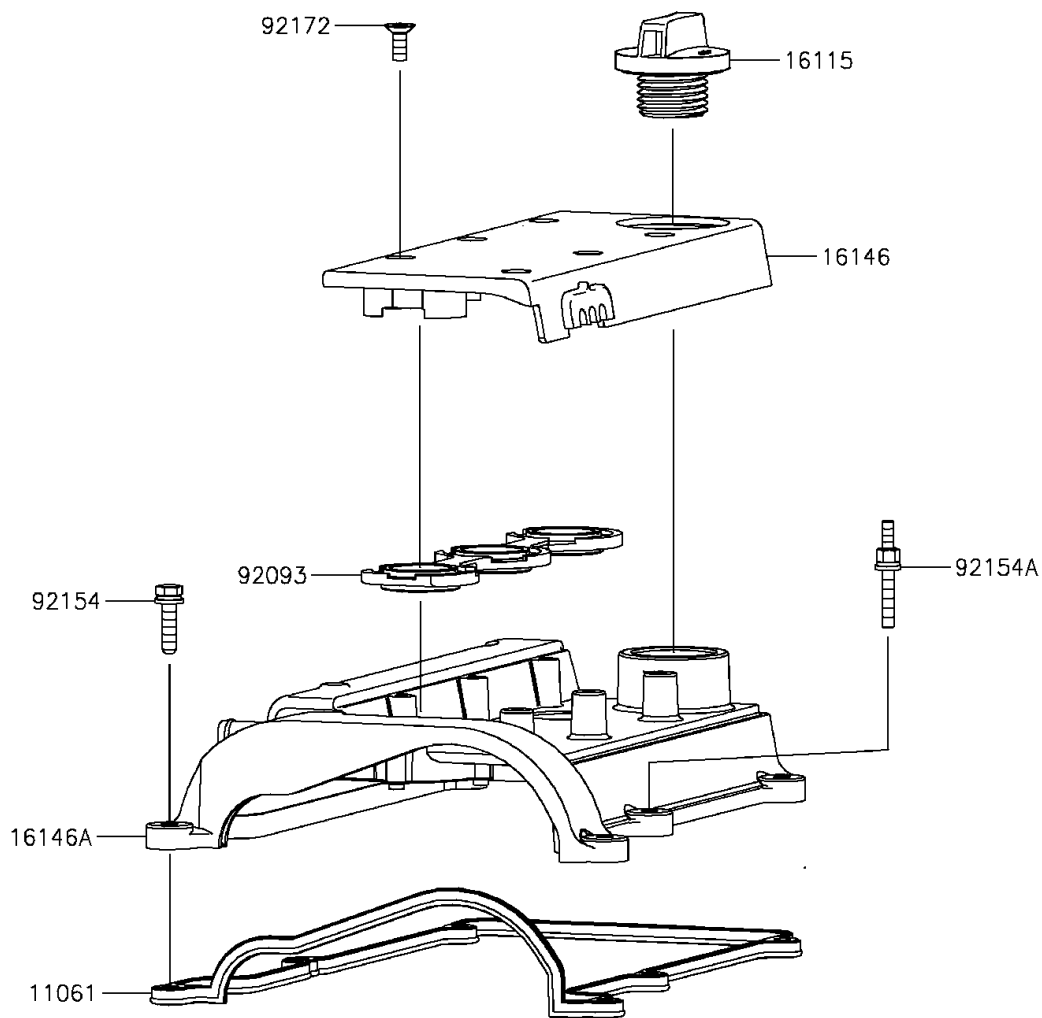

2015 MULE PRO-FXT™ EPS CAMO PARTS DIAGRAM

Cylinder Head Cover

E1112

2015 MULE PRO-FXT™ EPS CAMO PARTS LIST

Cylinder Head Cover

ITEM NAME	PART NUMBER	QUANTITY
GASKET,HEAD COVER (Ref # 11061)	11061-0953	1
CAP-OIL FILLER (Ref # 16115)	16115-0027	1
COVER-ASSY,SPARK PLUG (Ref # 16146)	16146-0738	1
COVER-ASSY,CYLINDER HEAD (Ref # 16146A)	16146-0741	1
SEAL,SPARK PLUG COVER (Ref # 92093)	92093-0608	1
BOLT,6X25 (Ref # 92154)	92154-1583	1
BOLT (Ref # 92154A)	92154-1584	1
SCREW,6X16 (Ref # 92172)	92172-0905	1