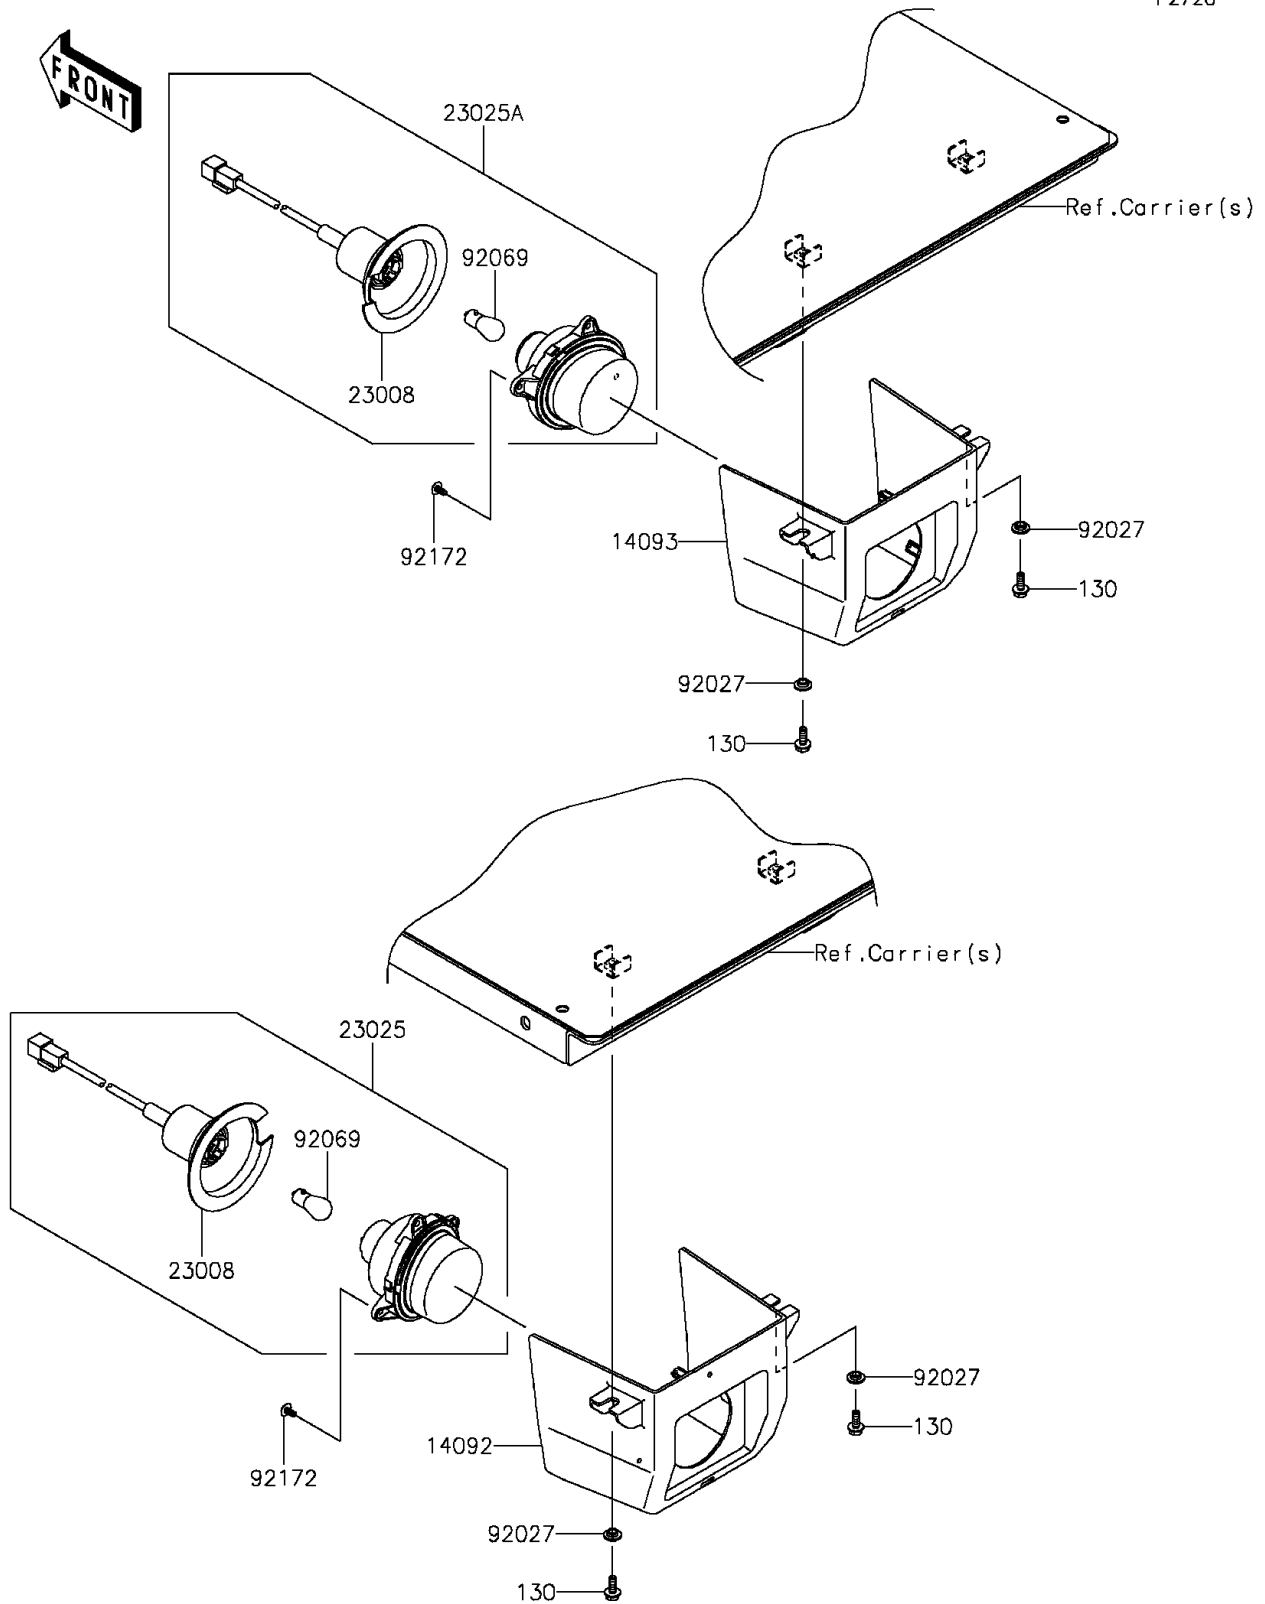

## 2015 MULE PRO-FXT™ PARTS DIAGRAM

Taillight(s)

F2720

## 2015 MULE PRO-FXT™ PARTS LIST

Taillight(s)

ITEM NAME	PART NUMBER	QUANTITY
BOLT-FLANGED,6X16 (Ref # 130)	130CA0616	1
COVER,TAIL LAMP,LH (Ref # 14092)	14092-1183	1
COVER,TAIL LAMP,RH (Ref # 14093)	14093-0091	1
SOCKET-ASSY (Ref # 23008)	23008-0162	1
LAMP-TAIL,LH (Ref # 23025)	23025-0334	1
LAMP-TAIL,RH (Ref # 23025A)	23025-0341	1
COLLAR,L=4.6 (Ref # 92027)	92027-1168	1
BULB,12V 21/5W (Ref # 92069)	92069-0072	1
SCREW,TAPPING,5X10 (Ref # 92172)	92172-0262	1