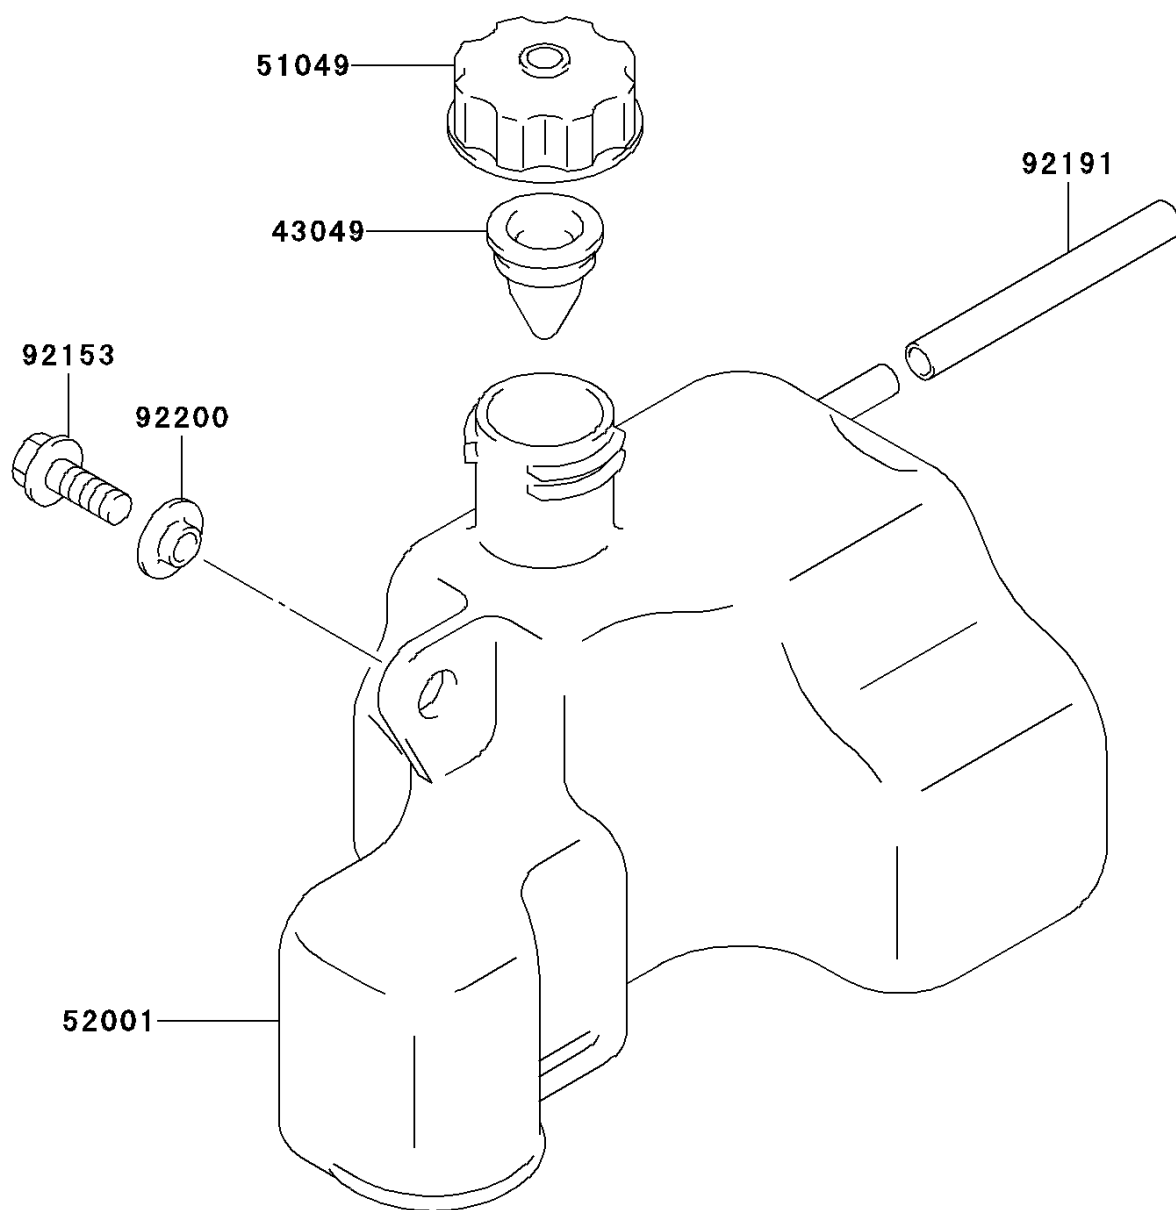

2003 KFX®50 PARTS DIAGRAM

Oil Tank

F2450

2003 KFX®50 PARTS LIST

Oil Tank

ITEM NAME	PART NUMBER	QUANTITY
PACKING,OIL TANK CAP (Ref # 43049)	43049-S005	1
CAP-TANK (Ref # 51049)	51049-S006	1
TANK-OIL (Ref # 52001)	52001-S001	1
BOLT (Ref # 92153)	92153-S126	1
TUBE,FUEL TANK BREATHER (Ref # 92191)	92191-S028	1
WASHER (Ref # 92200)	92200-S074	1