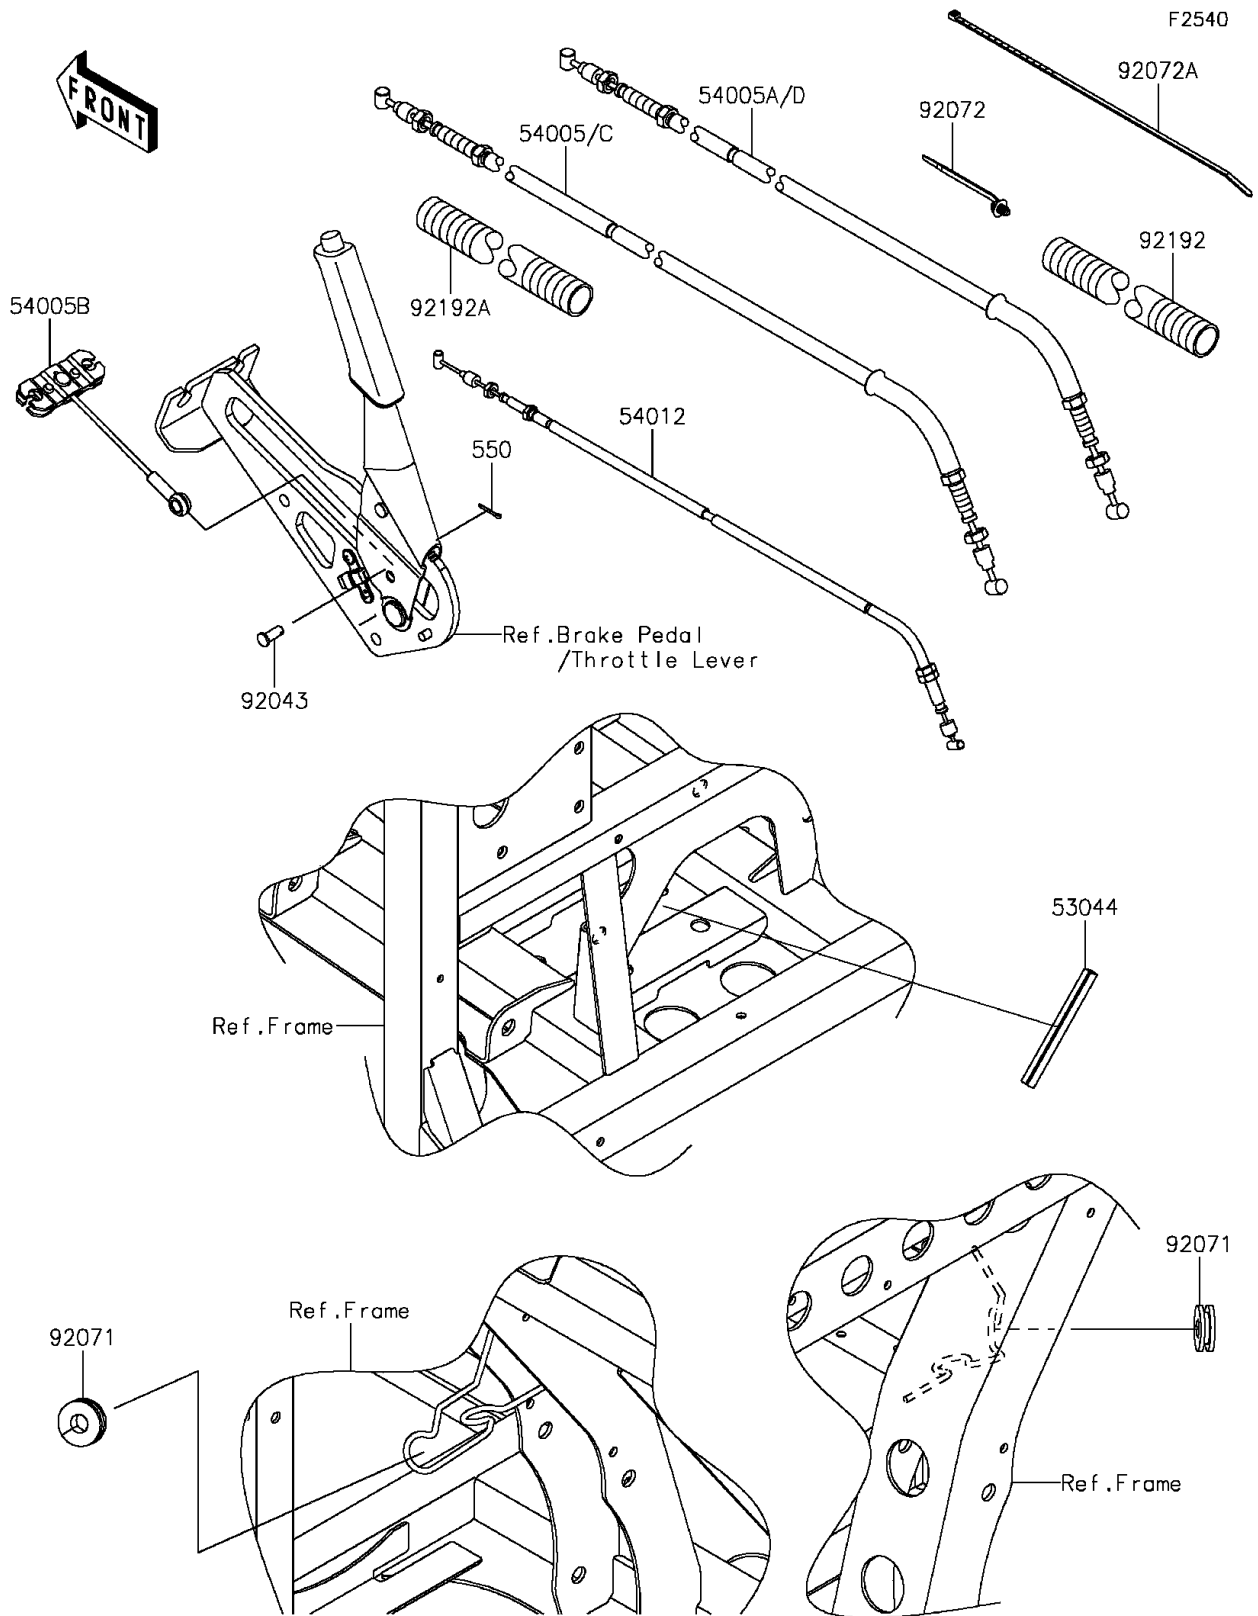

2015 MULE PRO-FXT™ PARTS DIAGRAM

Cables

2015 MULE PRO-FXT™ PARTS LIST

Cables

ITEM NAME	PART NUMBER	QUANTITY
TRIM,L=111 (Ref # 53044)	53044-7502	1
CABLE-BRAKE,PARKING,LH (Ref # 54005)	54005-0033	1
CABLE-BRAKE,PARKING,RH (Ref # 54005A)	54005-0034	1
CABLE-BRAKE,PARKING,FR (Ref # 54005B)	54005-0035	1
CABLE-THROTTLE (Ref # 54012)	54012-0639	1
PIN-COTTER,2.5X18 (Ref # 550)	550AA2518	1
PIN (Ref # 92043)	92043-1039	1
GROMMET (Ref # 92071)	92071-0029	1
BAND (Ref # 92072)	92072-1414	1
BAND,L=292.1 (Ref # 92072A)	92072-3509	1
TUBE,CONVOLUTED,25.1X30X260 (Ref # 92192)	92192-1363	1
TUBE,CONVOLUTED,25.1X30X210 (Ref # 92192A)	92192-1391	1