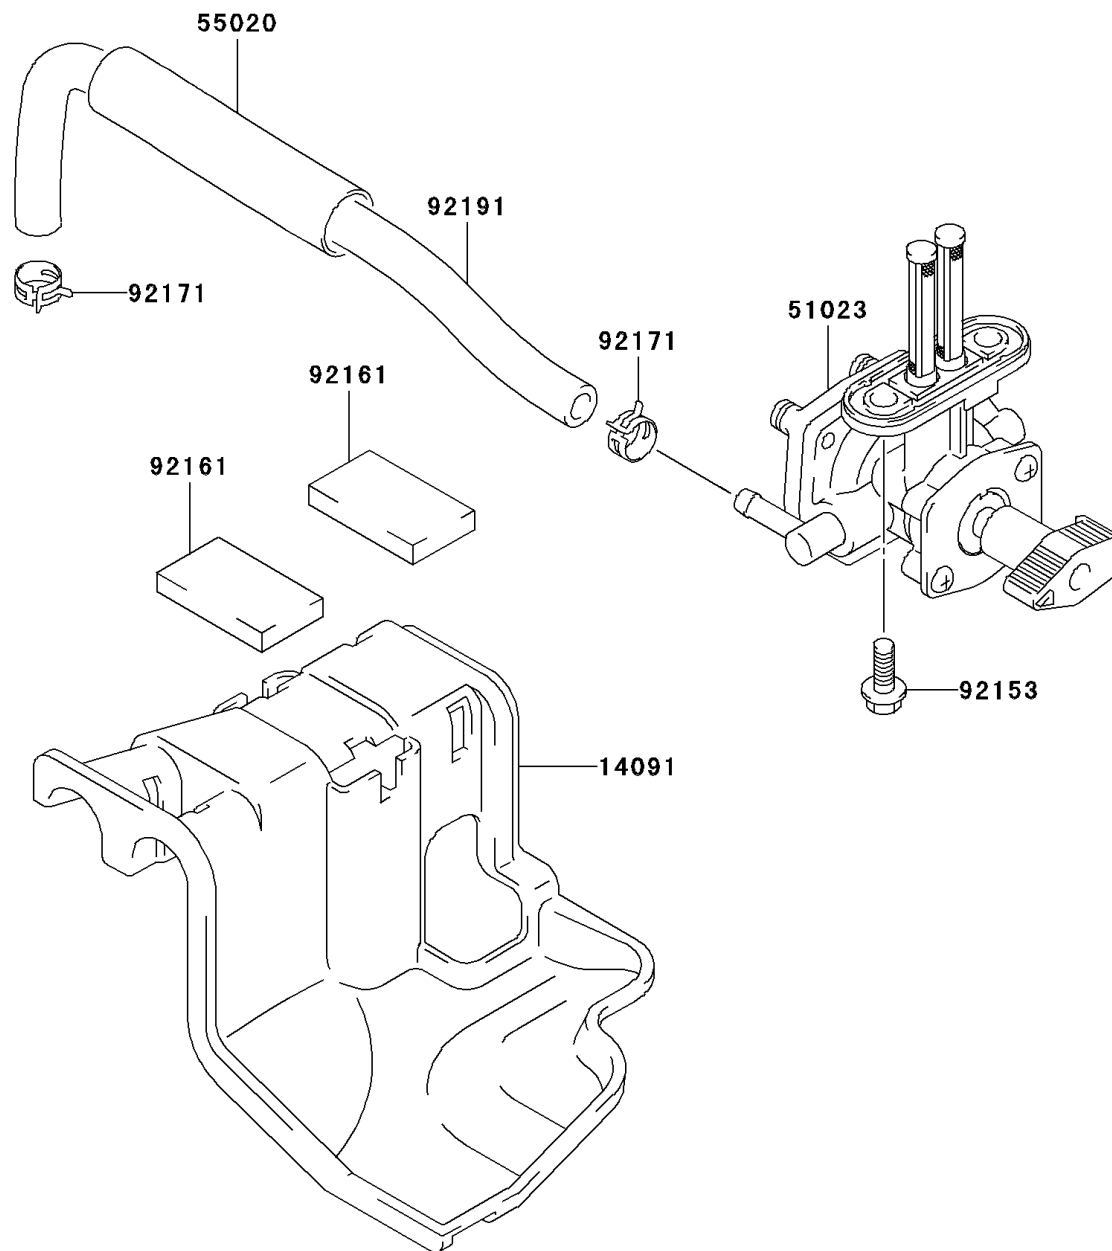

## 2003 KFX®50 PARTS DIAGRAM

Fuel Filter

F2411

## 2003 KFX®50 PARTS LIST

Fuel Filter

ITEM NAME	PART NUMBER	QUANTITY
COVER (Ref # 14091)	14091-S066	1
TAP-ASSY (Ref # 51023)	51023-S004	1
GUARD,FUEL HOSE (Ref # 55020)	55020-S008	1
BOLT (Ref # 92153)	92153-S001	1
DAMPER (Ref # 92161)	92161-S020	1
CLAMP,FUEL HOSE (Ref # 92171)	92171-S003	1
TUBE,FUEL (Ref # 92191)	92191-S042	1