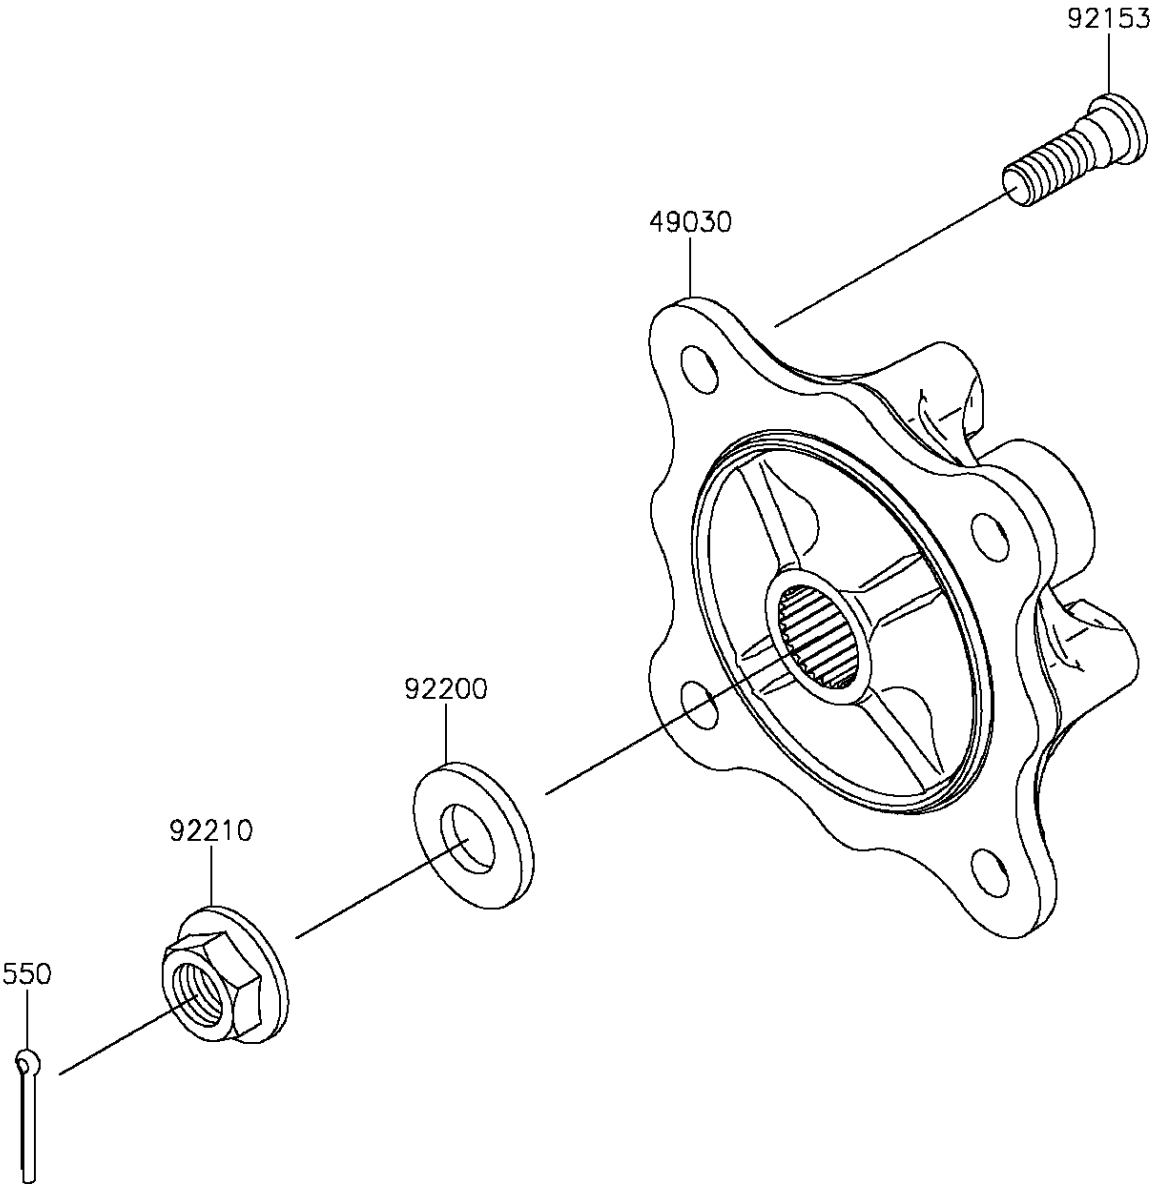

2015 MULE PRO-FXT™ PARTS DIAGRAM

Rear Hubs/Brakes

F2240

2015 MULE PRO-FXT™ PARTS LIST

Rear Hubs/Brakes

ITEM NAME	PART NUMBER	QUANTITY
HUB,RR (Ref # 49030)	49030-0049	1
PIN-COTTER,4.0X30 (Ref # 550)	550AA4030	1
BOLT,12MM (Ref # 92153)	92153-1915	1
WASHER,20.3X41X4.5 (Ref # 92200)	92200-0921	1
NUT,FLANGED,20MM (Ref # 92210)	92210-2093	1