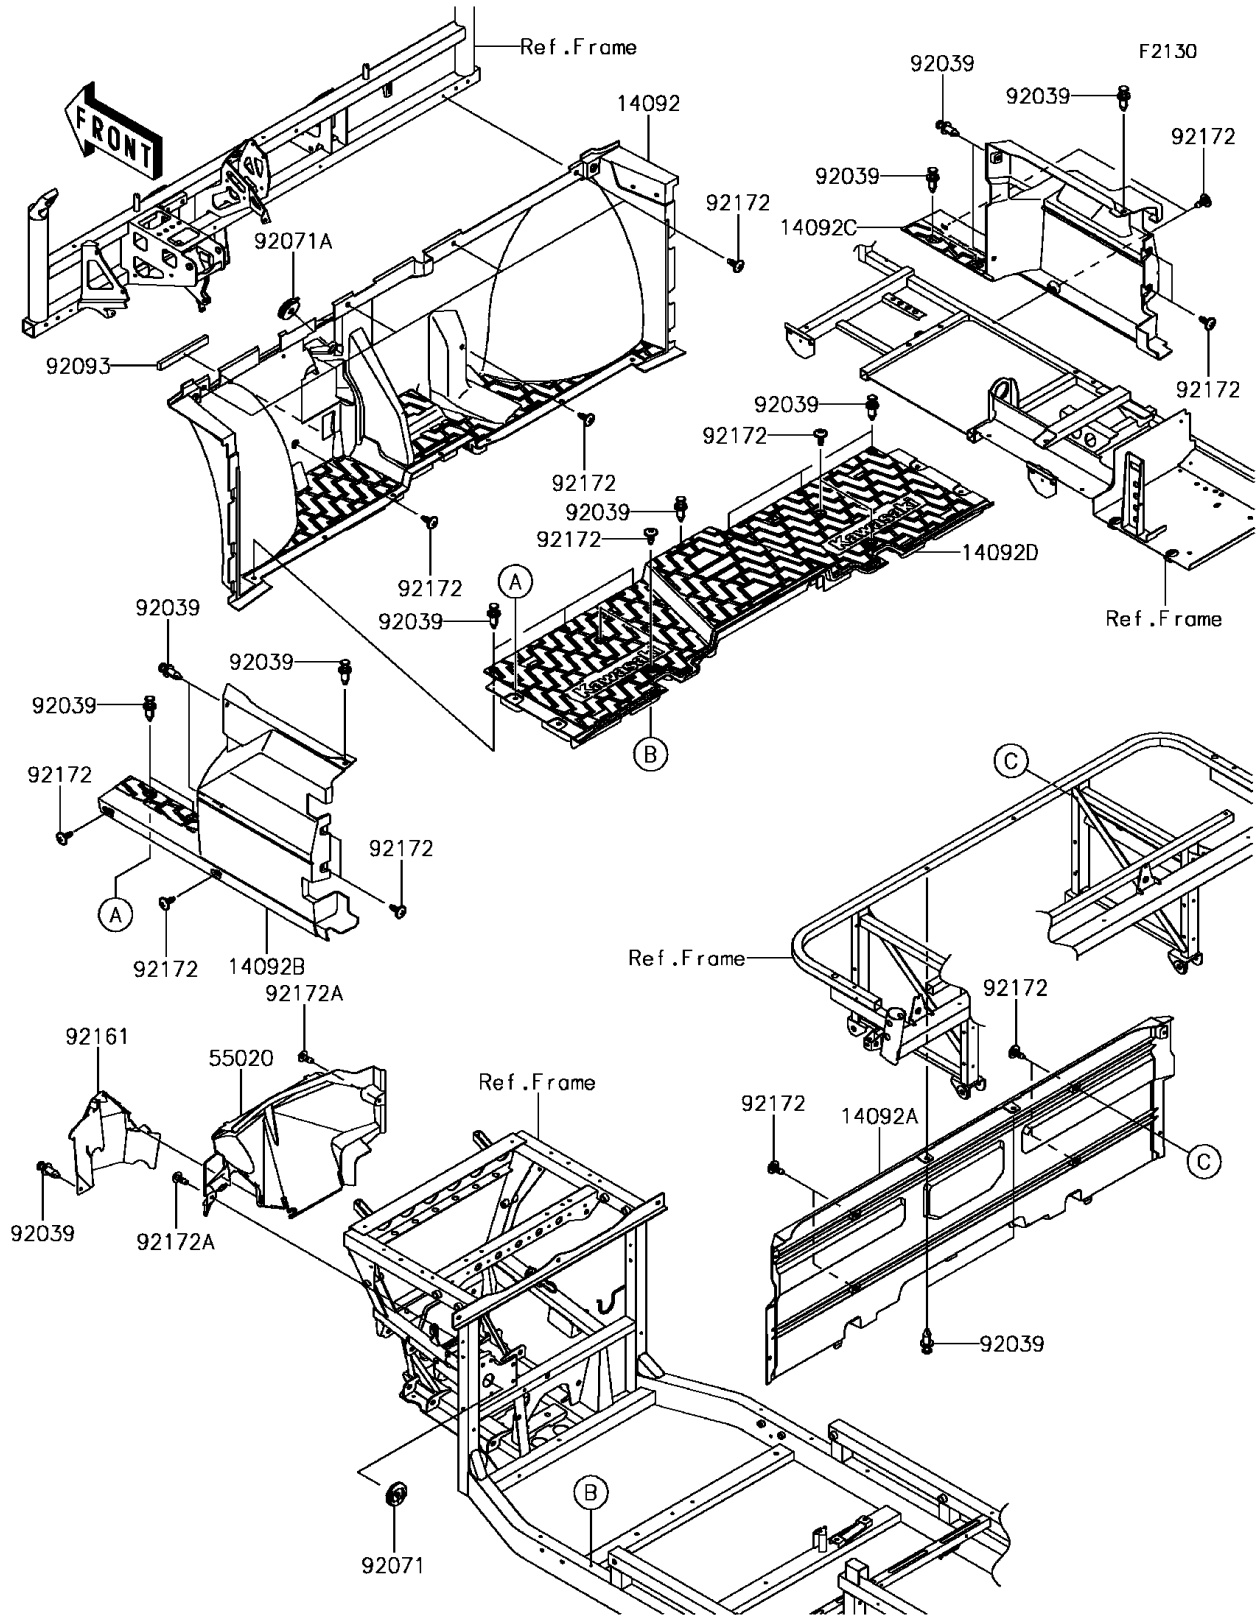

2015 MULE PRO-FXT™ PARTS DIAGRAM

Frame Fittings(Front)

2015 MULE PRO-FXT™ PARTS LIST

Frame Fittings(Front)

ITEM NAME	PART NUMBER	QUANTITY
COVER,FR FLOOR (Ref # 14092)	14092-1184	1
COVER,FR SEAT (Ref # 14092A)	14092-1185	1
COVER,SIDE,LH,FR (Ref # 14092B)	14092-1188	1
COVER,SIDE,RH,FR (Ref # 14092C)	14092-1189	1
COVER,FLOOR,BOTTOM (Ref # 14092D)	14092-1196	1
GUARD (Ref # 55020)	55020-0961	1
RIVET (Ref # 92039)	92039-1229	1
GROMMET,9X45X9 (Ref # 92071)	92071-0728	1
GROMMET,8X22X8 (Ref # 92071A)	92071-0753	1
SEAL,10X20X165 (Ref # 92093)	92093-0617	1
DAMPER (Ref # 92161)	92161-1649	1
SCREW,6X16 (Ref # 92172)	92172-0711	1
SCREW,TAPPING,6X16 (Ref # 92172A)	92172-0739	1