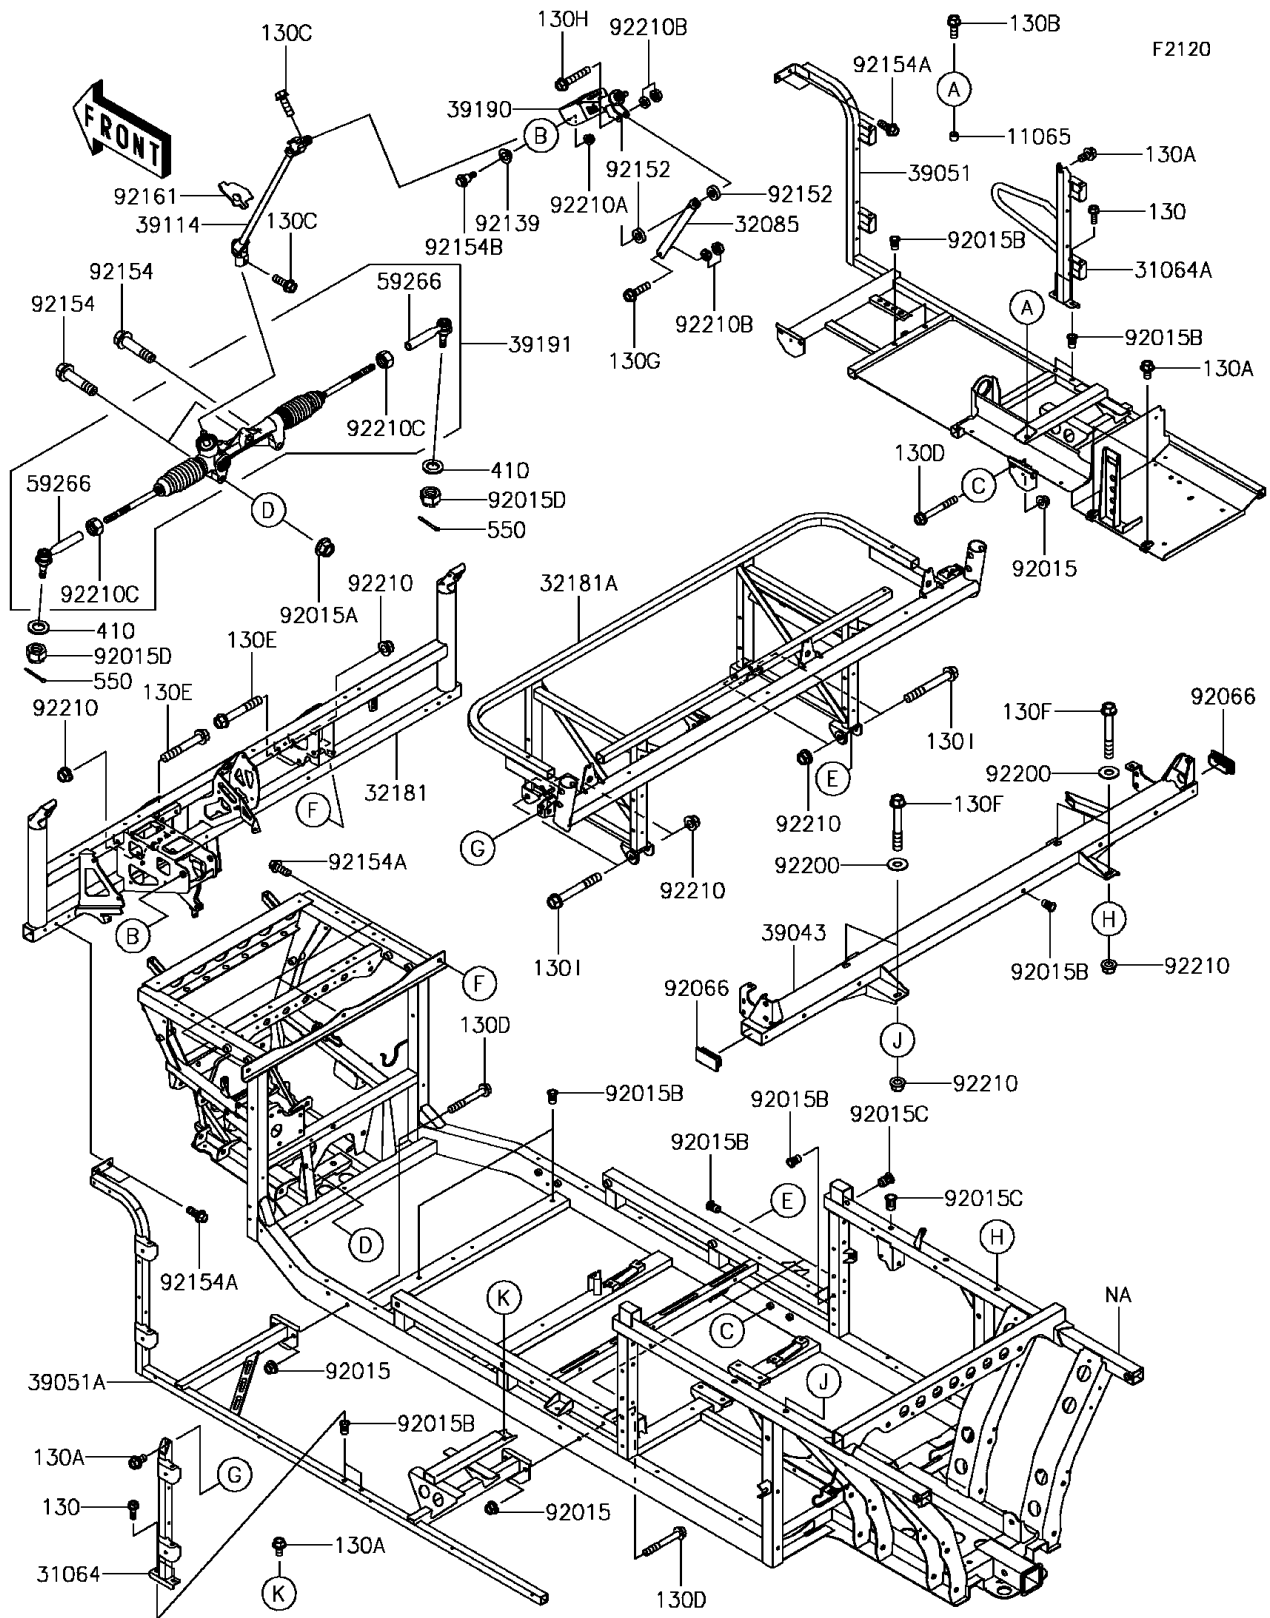

2015 MULE PRO-FXT™ PARTS DIAGRAM

Frame(AFF)