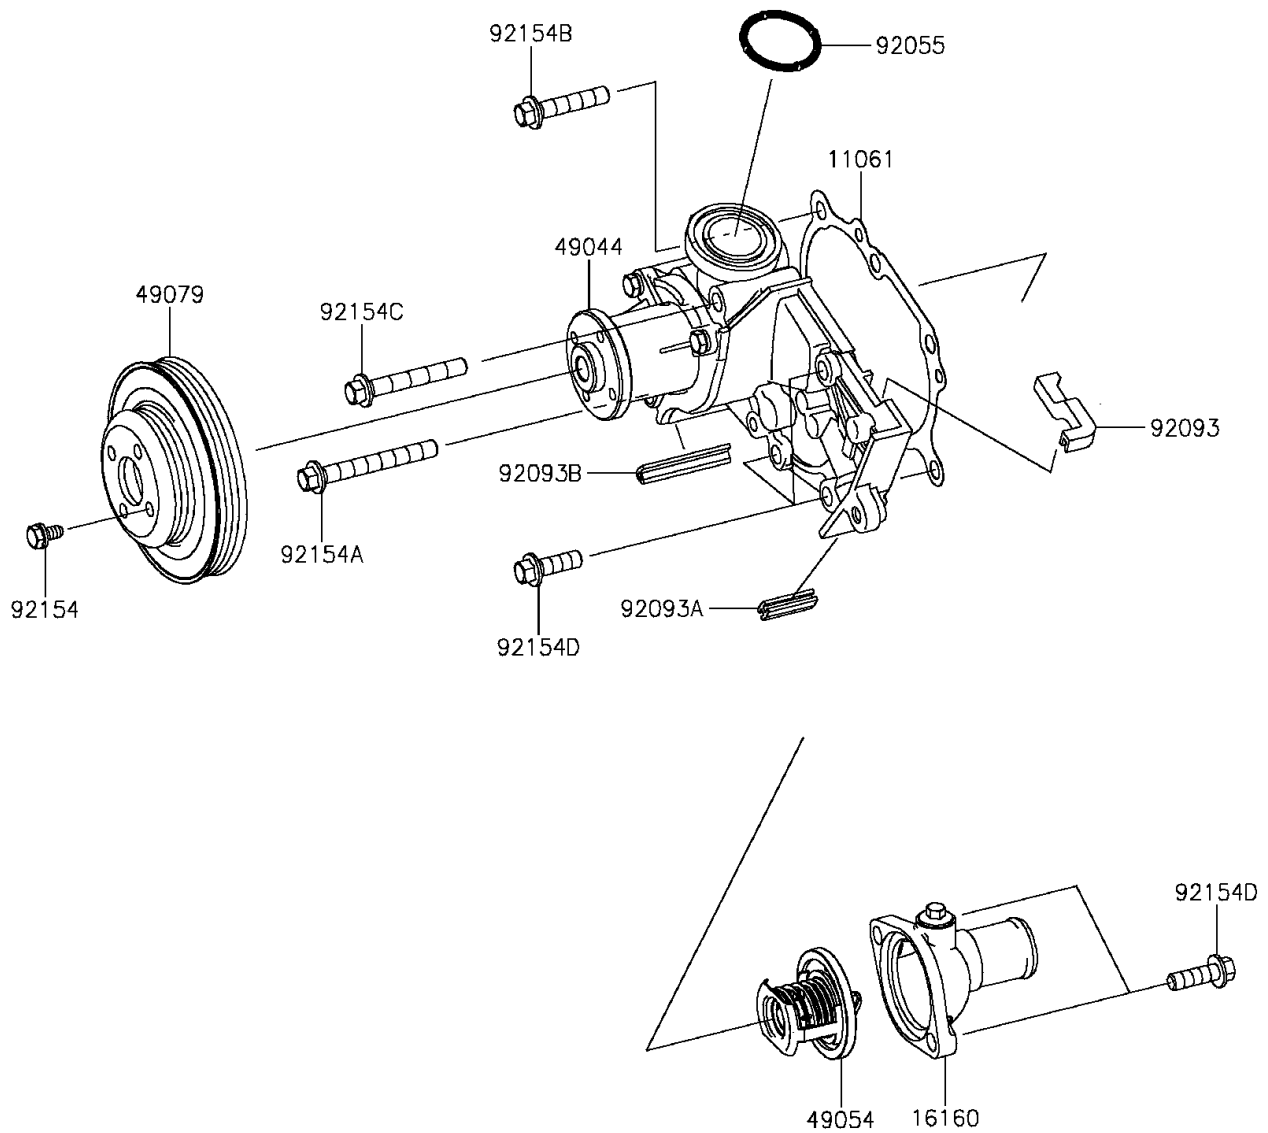

2015 MULE PRO-FXT™ PARTS DIAGRAM

Water Pump

E3031

2015 MULE PRO-FXT™ PARTS LIST

Water Pump

ITEM NAME	PART NUMBER	QUANTITY
GASKET,WATER PUMP (Ref # 11061)	11061-0955	1
BODY,THERMOSTAT HOUSING (Ref # 16160)	16160-0744	1
PUMP-WATER (Ref # 49044)	49044-0014	1
THERMOSTAT (Ref # 49054)	49054-0007	1
PULLEY-BELT (Ref # 49079)	49079-0022	1
RING-O (Ref # 92055)	92055-0825	1
SEAL (Ref # 92093)	92093-0638	1
SEAL (Ref # 92093A)	92093-0639	1
SEAL (Ref # 92093B)	92093-0640	1
BOLT,6X12 (Ref # 92154)	92154-1598	1
BOLT,FLANGED,8X65 (Ref # 92154A)	92154-1599	1
BOLT,FLANGED,8X40 (Ref # 92154B)	92154-1600	1
BOLT,FLANGED,8X55 (Ref # 92154C)	92154-1601	1
BOLT,FLANGED,8X25 (Ref # 92154D)	92154-1602	1