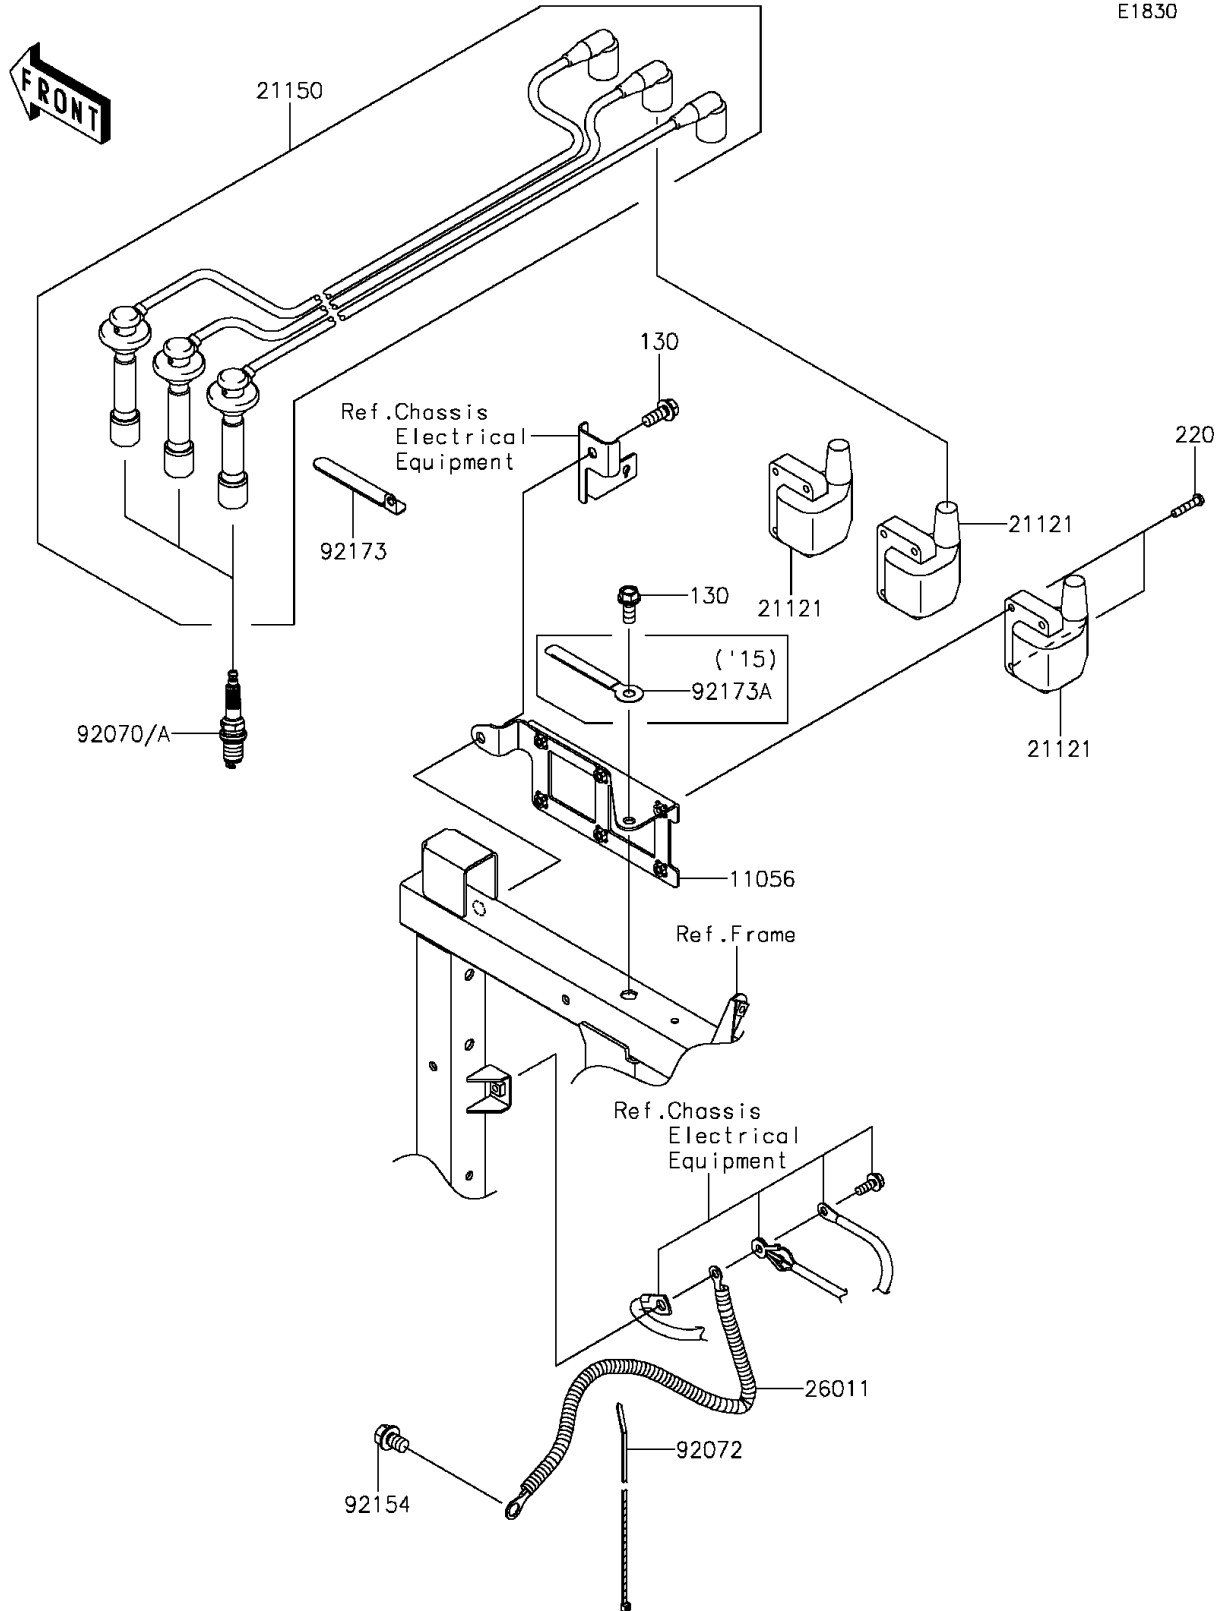

2015 MULE PRO-FXT™ PARTS DIAGRAM

Ignition System

E1830

2015 MULE PRO-FXT™ PARTS LIST

Ignition System

ITEM NAME	PART NUMBER	QUANTITY
BRACKET (Ref # 11056)	11056-2930	1
BOLT-FLANGED,8X20 (Ref # 130)	130BA0820	1
COIL-IGNITION (Ref # 21121)	21121-0724	1
CORD-ASSY,HIGH TENSION (Ref # 21150)	21150-0013	1
SCREW-PAN-CROS,5X25 (Ref # 220)	220AA0525	1
WIRE-LEAD (Ref # 26011)	26011-0846	1
PLUG-SPARK,7026(TORCH) (Ref # 92070)	92070-0048	1
BAND,L=292.1 (Ref # 92072)	92072-3509	1
BOLT,FLANGED,10X14 (Ref # 92154)	92154-1383	1
CLAMP (Ref # 92173)	92173-1056	1
CLAMP (Ref # 92173A)	92173-1306	1