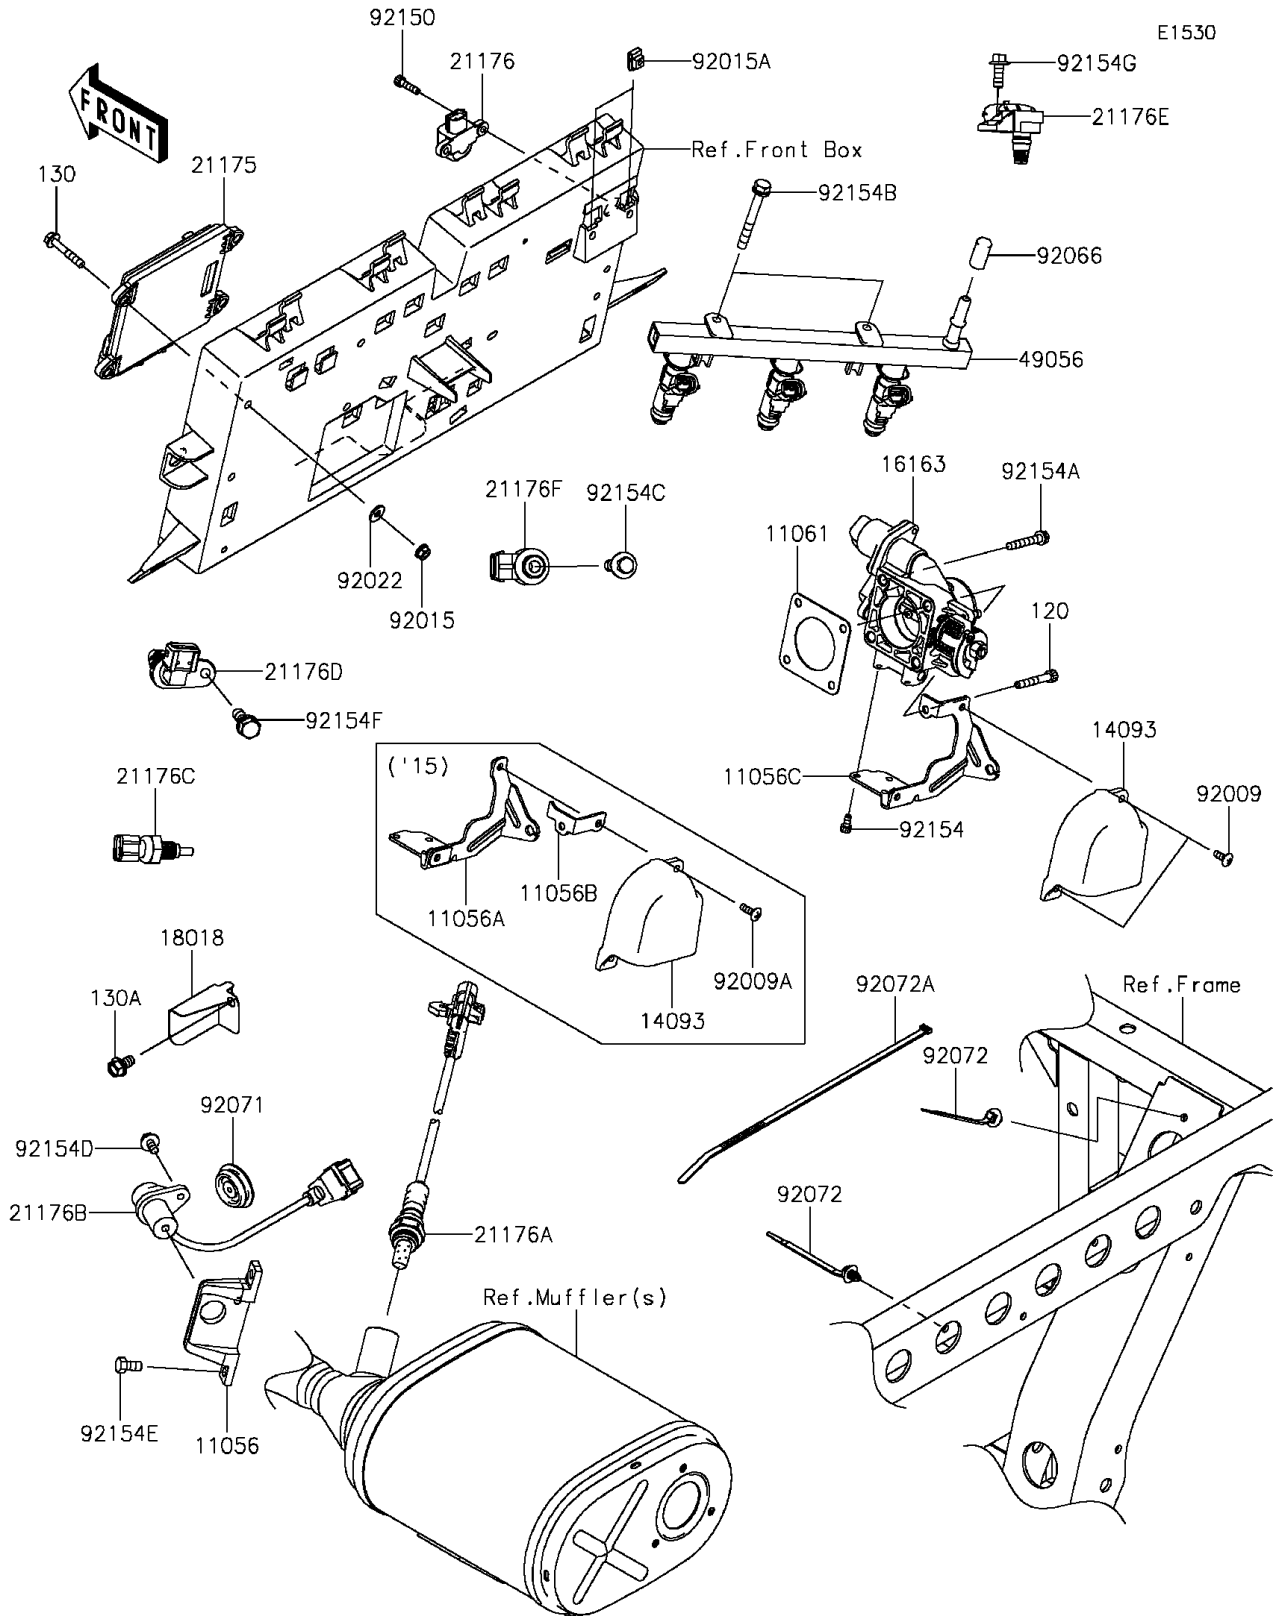

2015 MULE PRO-FXT™ PARTS DIAGRAM

Fuel Injection

2015 MULE PRO-FXT™ PARTS LIST

Fuel Injection

ITEM NAME	PART NUMBER	QUANTITY
BRACKET,CRANKSHAFT POSITION (Ref # 11056)	11056-2680	1
BRACKET,THROTTLE CABLE (Ref # 11056A)	11056-7284	1
BRACKET,THROTTLE CABLE (Ref # 11056B)	11056-7285	1
GASKET,THROTTLE (Ref # 11061)	11061-0954	1
BOLT-SOCKET,6X40 (Ref # 120)	120CA0640	1
BOLT-FLANGED,6X35 (Ref # 130)	130BA0635	1
BOLT-FLANGED,8X14 (Ref # 130A)	130BA0814	1
COVER,THROTTLE (Ref # 14093)	14093-0043	1
THROTTLE-ASSY (Ref # 16163)	16163-0816	1
PLATE-HEAT GUARD (Ref # 18018)	18018-0049	1
CONTROL UNIT-ELECTRONIC,DFI (Ref # 21175)	21175-0893	1
SENSOR,VEHICLE-DOWN (Ref # 21176)	21176-0026	1
SENSOR,OXYGEN (Ref # 21176A)	21176-0773	1
SENSOR,CRANKSHAFT POSITION (Ref # 21176B)	21176-0795	1
SENSOR,WATER TEMP (Ref # 21176C)	21176-0796	1
SENSOR,CAMSHAFT POSITION (Ref # 21176D)	21176-0797	1
SENSOR,AIR INTAKE TEMP (Ref # 21176E)	21176-0798	1
SENSOR,EXPLOSION (Ref # 21176F)	21176-0799	1
PIPE-INJECTION (Ref # 49056)	49056-0038	1
SCREW,5X16 (Ref # 92009A)	92009-3797	1
NUT,FLANGED,6MM (Ref # 92015)	92015-1367	1
NUT,5MM (Ref # 92015A)	92015-1627	1
WASHER (Ref # 92022)	92022-2247	1
PLUG (Ref # 92066)	92066-0810	1
GROMMET (Ref # 92071)	92071-0730	1
BAND (Ref # 92072)	92072-1414	1
BAND,L=292.1 (Ref # 92072A)	92072-3509	1
BOLT,SOCKET,5X20 (Ref # 92150)	92150-1019	1
BOLT,SOCKET,5X10 (Ref # 92154)	92154-1396	1

2015 MULE PRO-FXT™ PARTS LIST

Fuel Injection

ITEM NAME	PART NUMBER	QUANTITY
BOLT,6X38 (Ref # 92154A)	92154-1589	1
BOLT,6X50 (Ref # 92154B)	92154-1591	1
BOLT,FLANGED,8X30 (Ref # 92154C)	92154-1592	1
BOLT,FLANGED,6X12 (Ref # 92154D)	92154-1593	1
BOLT,6X12 (Ref # 92154E)	92154-1594	1
BOLT,8X16 (Ref # 92154F)	92154-1595	1
BOLT,FLANGED,6X16 (Ref # 92154G)	92154-1596	1