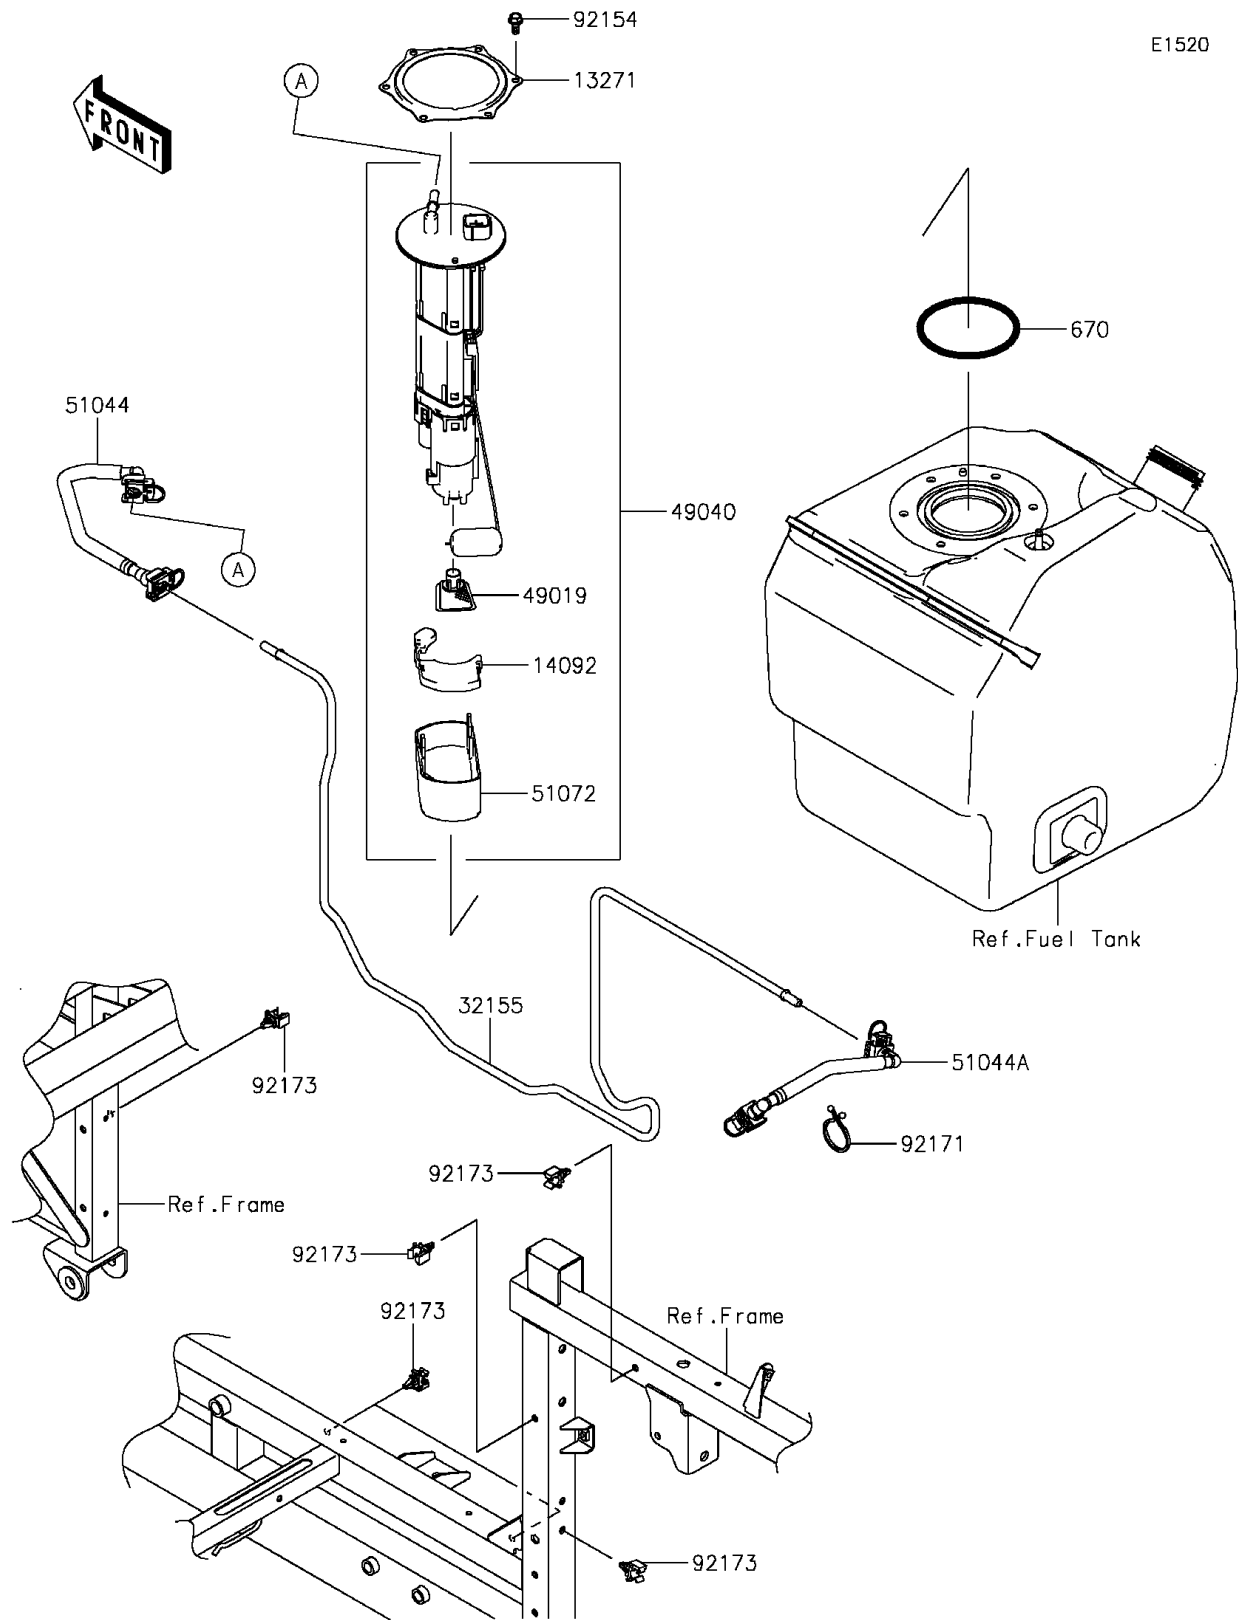

2015 MULE PRO-FXT™ PARTS DIAGRAM

Fuel Pump

2015 MULE PRO-FXT™ PARTS LIST

Fuel Pump

ITEM NAME	PART NUMBER	QUANTITY
PLATE (Ref # 13271)	13271-0980	1
COVER (Ref # 14092)	14092-1044	1
PIPE,FUEL (Ref # 32155)	32155-1619	1
FILTER-FUEL (Ref # 49019)	49019-0013	1
PUMP-FUEL (Ref # 49040)	49040-0733	1
TUBE-ASSY,TANK-PIPE (Ref # 51044)	51044-0751	1
TUBE-ASSY,PIPE-INJECTION PIPE (Ref # 51044A)	51044-0752	1
CHAMBER-FUEL (Ref # 51072)	51072-0003	1
O RING (Ref # 670)	670E5090	1
BOLT,FUEL PUMP (Ref # 92154)	92154-1326	1
CLAMP (Ref # 92171)	92171-0876	1
CLAMP,FUEL PIPE (Ref # 92173)	92173-1213	1