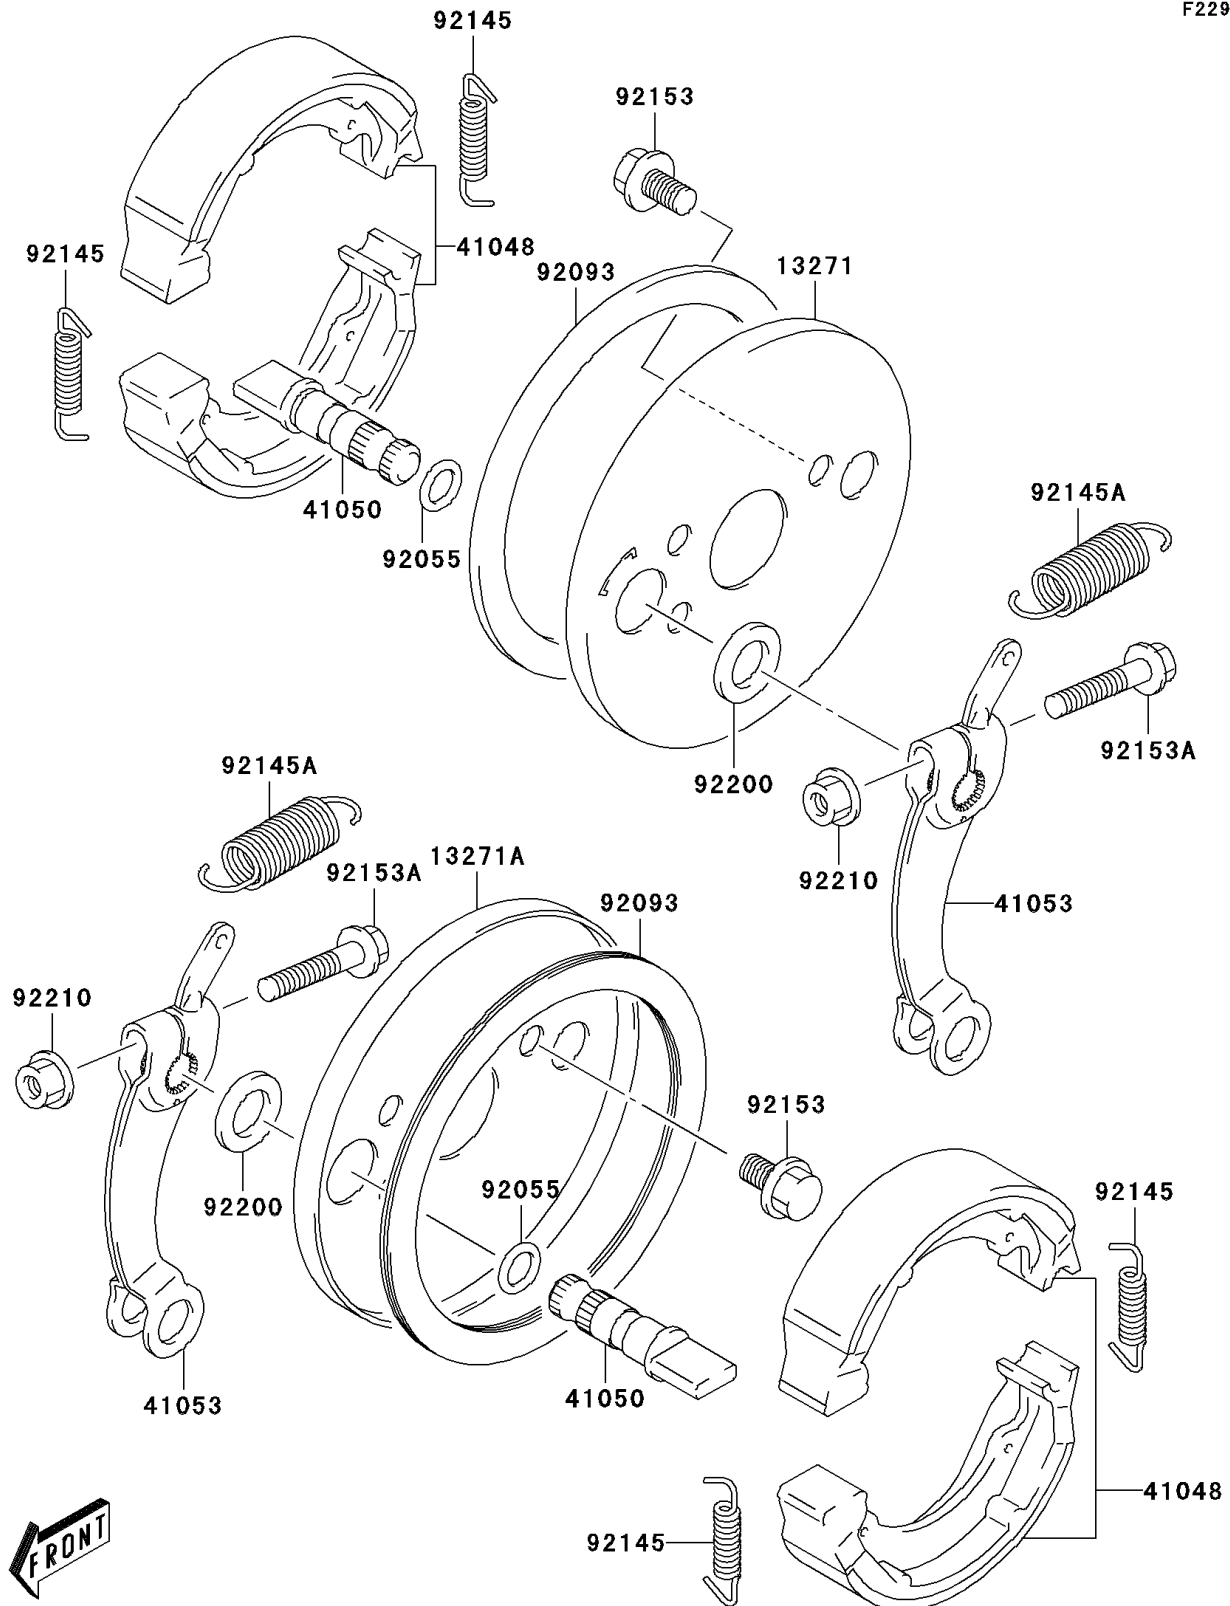

2003 KFX®50 PARTS DIAGRAM

Front Brake

F2292

2003 KFX®50 PARTS LIST

Front Brake

ITEM NAME	PART NUMBER	QUANTITY
PLATE,FRONT BRAKE,RH (Ref # 13271)	13271-S034	1
PLATE,FRONT BRAKE,LH (Ref # 13271A)	13271-S035	1
SHOE-BRAKE (Ref # 41048)	41048-S004	1
CAM-BRAKE (Ref # 41050)	41050-S004	1
LEVER-BRAKE CAM (Ref # 41053)	41053-S004	1
RING-O,BRAKE CAM DUST (Ref # 92055)	92055-S040	1
SEAL,FRONT BRAKE DUST (Ref # 92093)	92093-S018	1
SPRING,BRAKE SHOE (Ref # 92145)	92145-S066	1
SPRING,BRAKE CAM LEVER (Ref # 92145A)	92145-S067	1
BOLT (Ref # 92153)	92153-S143	1
BOLT,BRAKE CAM LEVER (Ref # 92153A)	92153-S203	1
WASHER,MAGNETO (Ref # 92200)	92200-S092	1
NUT (Ref # 92210)	92210-S067	1