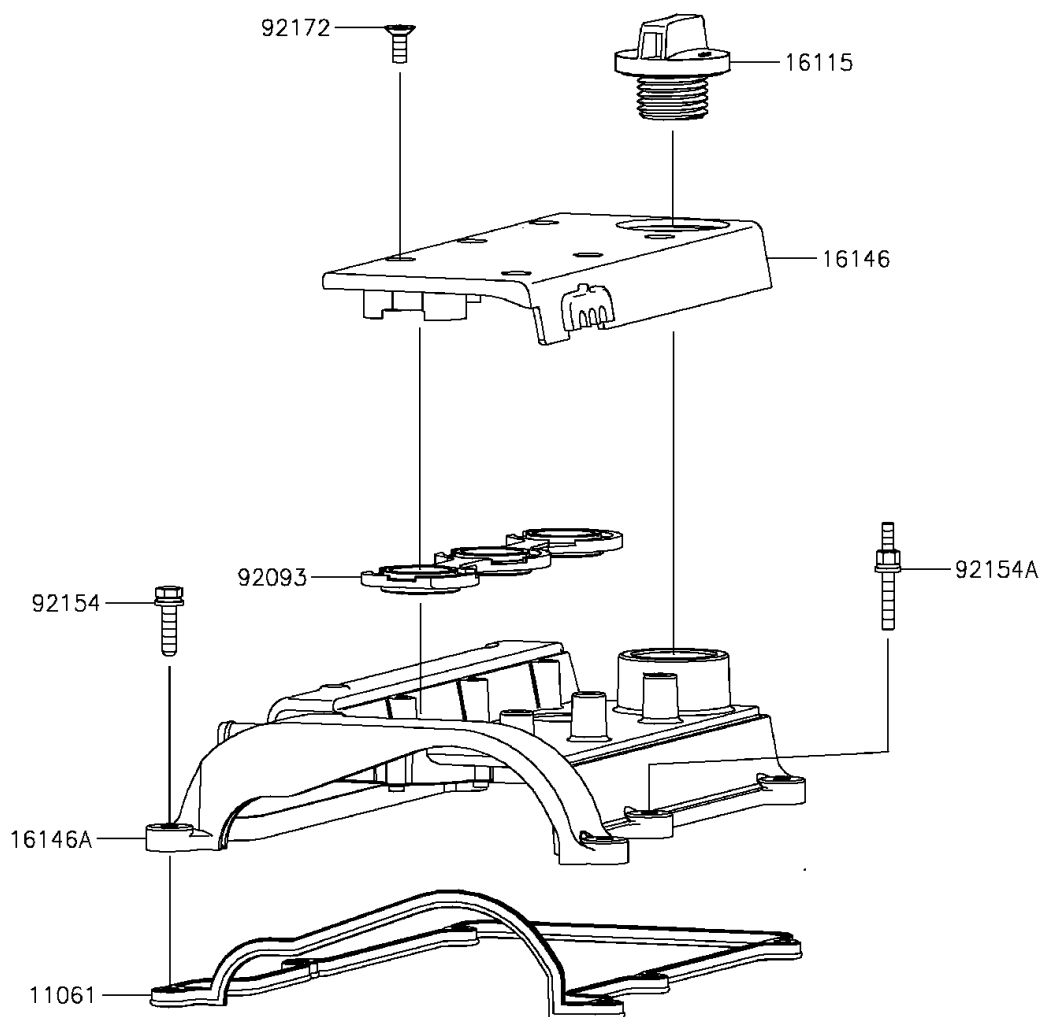

2015 MULE PRO-FXT™ PARTS DIAGRAM

Cylinder Head Cover

E1112

2015 MULE PRO-FXT™ PARTS LIST

Cylinder Head Cover

ITEM NAME	PART NUMBER	QUANTITY
GASKET,HEAD COVER (Ref # 11061)	11061-0953	1
CAP-OIL FILLER (Ref # 16115)	16115-0027	1
COVER-ASSY,SPARK PLUG (Ref # 16146)	16146-0738	1
COVER-ASSY,CYLINDER HEAD (Ref # 16146A)	16146-0741	1
SEAL,SPARK PLUG COVER (Ref # 92093)	92093-0608	1
BOLT,6X25 (Ref # 92154)	92154-1583	1
BOLT (Ref # 92154A)	92154-1584	1
SCREW,6X16 (Ref # 92172)	92172-0905	1