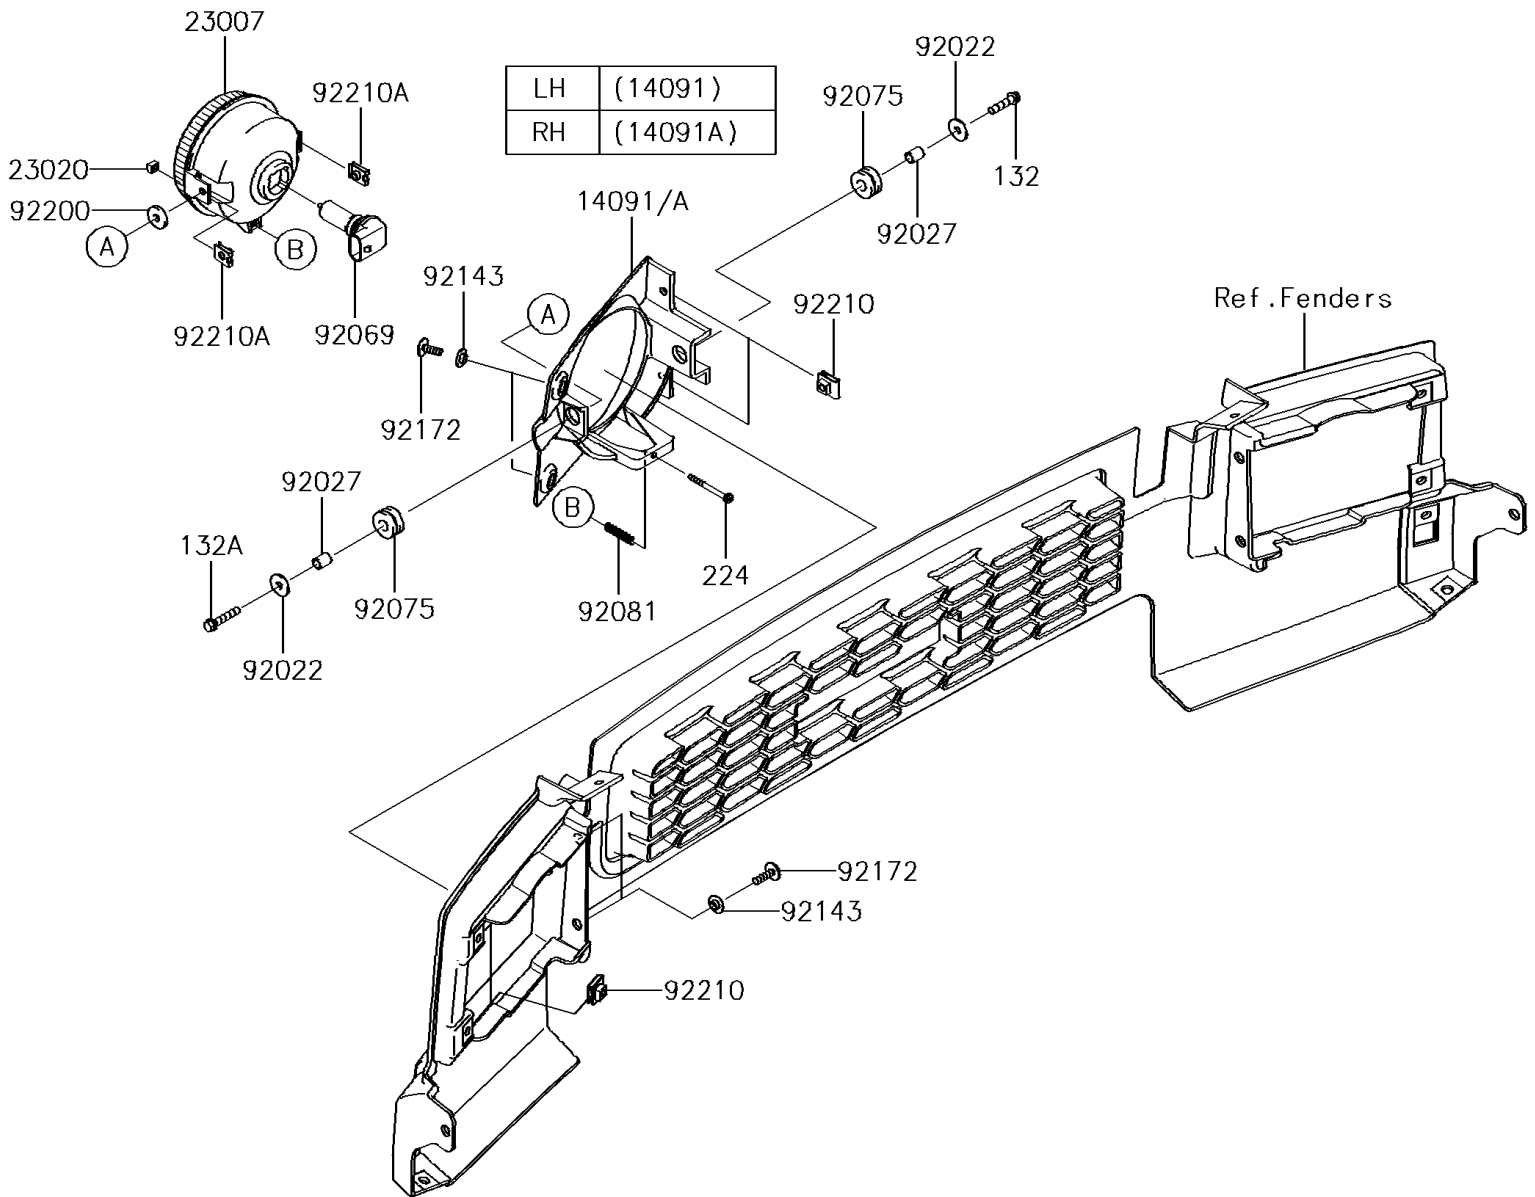

## 2014 MULE™ 4010 Trans4x4® CAMO PARTS DIAGRAM

Headlight(s)

F2710

## 2014 MULE™ 4010 Trans4x4® CAMO PARTS LIST

Headlight(s)

ITEM NAME	PART NUMBER	QUANTITY
BOLT-FLANGED-SMALL,6X25 (Ref # 132)	132BA0625	1
BOLT-FLANGED-SMALL,6X30 (Ref # 132A)	132BA0630	1
COVER,HEAD LAMP,LH (Ref # 14091)	14091-0827	1
COVER,HEAD LAMP,RH (Ref # 14091A)	14091-0828	1
SCREW-PAN-WP-CROS,4X45 (Ref # 224)	224AA0445	1
LENS-COMP,HEAD LAMP (Ref # 23007)	23007-0096	1
NUT,4MM,FOCUS ADJUST (Ref # 23020)	23020-018	1
WASHER,6.5X20X1.6 (Ref # 92022)	92022-125	1
COLLAR,6.8X10X12 (Ref # 92027)	92027-162	1
BULB,12V 35/35W (Ref # 92069)	92069-0019	1
DAMPER,10X24X12 (Ref # 92075)	92075-1690	1
SPRING,FOCUS ADJUST (Ref # 92081)	92081-1896	1
COLLAR (Ref # 92143)	92143-1087	1
SCREW,TAPPING,6X20 (Ref # 92172)	92172-0488	1
WASHER,6.5X20X3.2 (Ref # 92200)	92200-0359	1
NUT,LEAF SPRING,6MM (Ref # 92210)	92210-0624	1
NUT (Ref # 92210A)	92210-1125	1