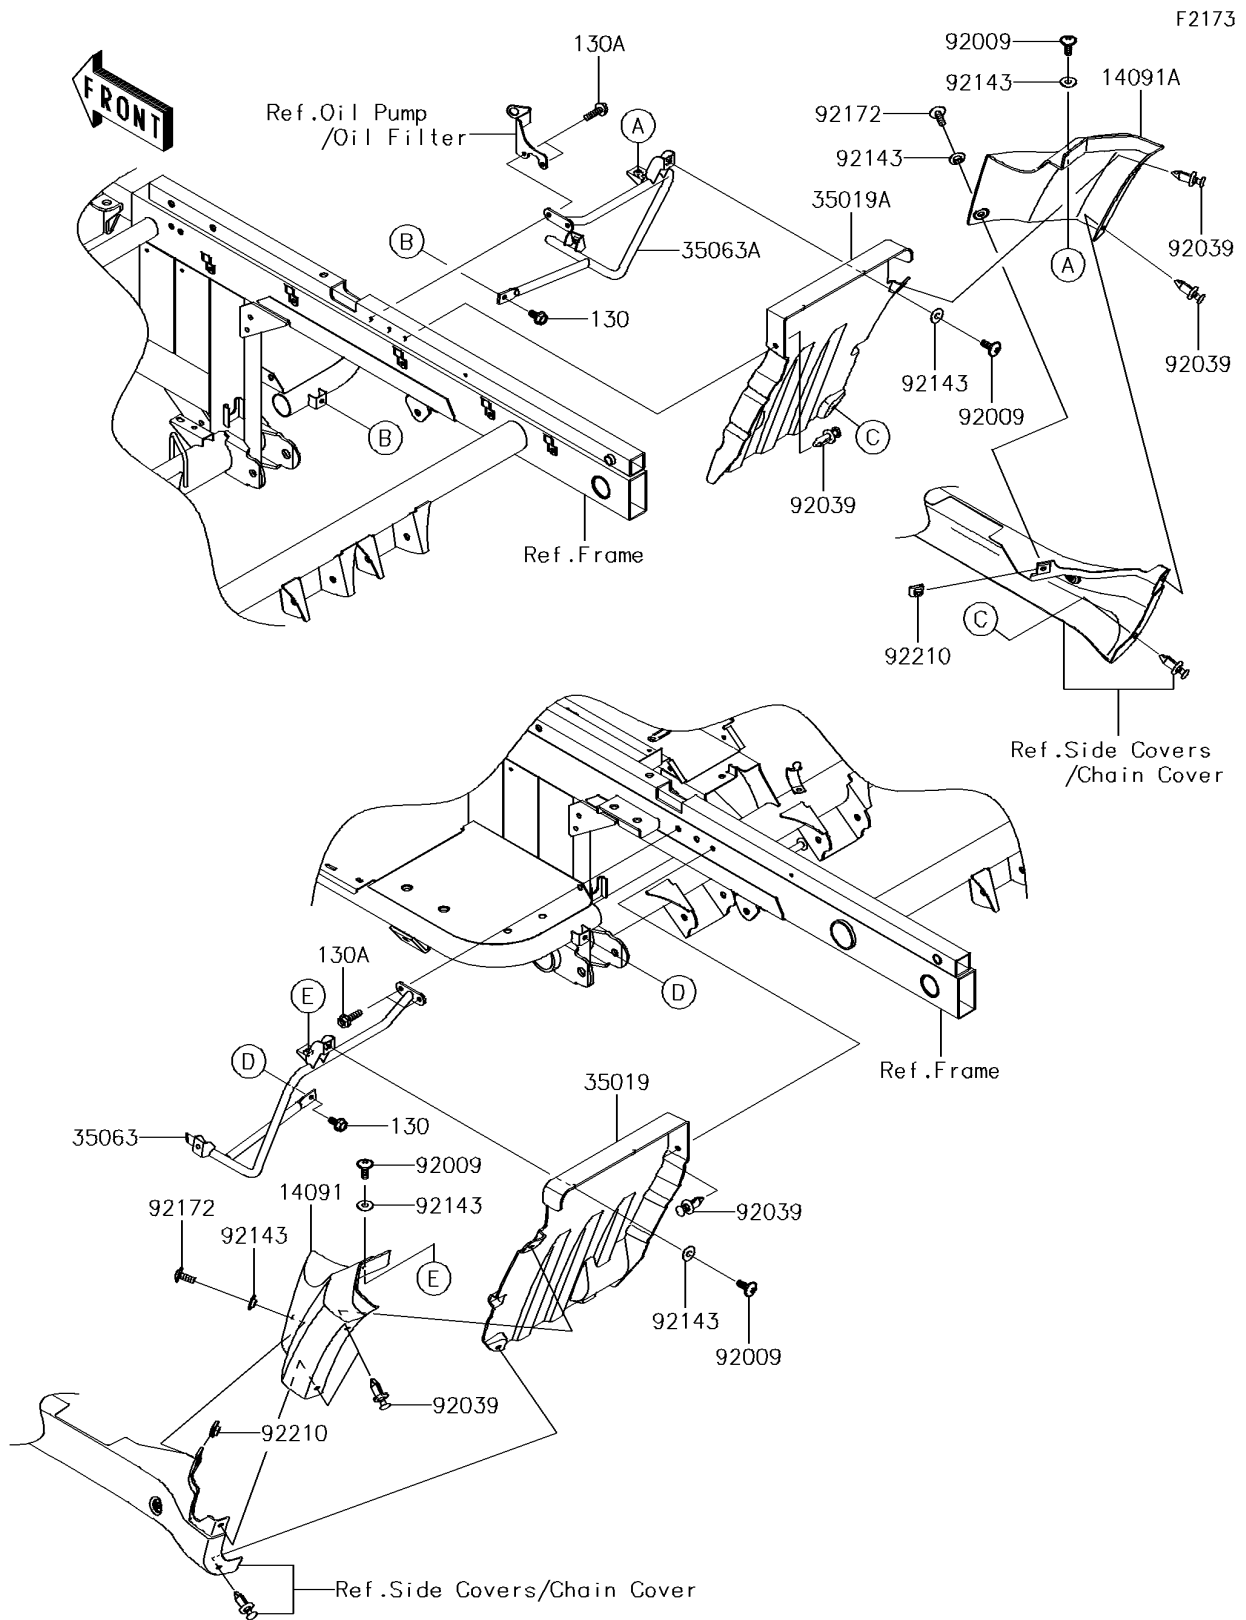

## 2014 MULE™ 4010 Trans4x4® CAMO PARTS DIAGRAM

Flap

## 2014 MULE™ 4010 Trans4x4® CAMO PARTS LIST

Flap

ITEM NAME	PART NUMBER	QUANTITY
BOLT-FLANGED,6X14 (Ref # 130)	130BA0614	1
BOLT-FLANGED,6X20 (Ref # 130A)	130BA0620	1
COVER,REAR FENDER,LWR,LH,F.BLK (Ref # 14091)	14091-0819-6Z	1
COVER,REAR FENDER,LWR,RH,F.BLK (Ref # 14091A)	14091-0820-6Z	1
FLAP,RR,LH (Ref # 35019)	35019-0066	1
FLAP,RR,RH (Ref # 35019A)	35019-0067	1
STAY,RR,LH (Ref # 35063)	35063-0451	1
STAY,RR,RH (Ref # 35063A)	35063-0452	1
SCREW,6X16 (Ref # 92009)	92009-1621	1
RIVET (Ref # 92039)	92039-0776	1
COLLAR (Ref # 92143)	92143-1087	1
SCREW,TAPPING,6X20 (Ref # 92172)	92172-0488	1
NUT,LEAF SPRING,6MM (Ref # 92210)	92210-0624	1