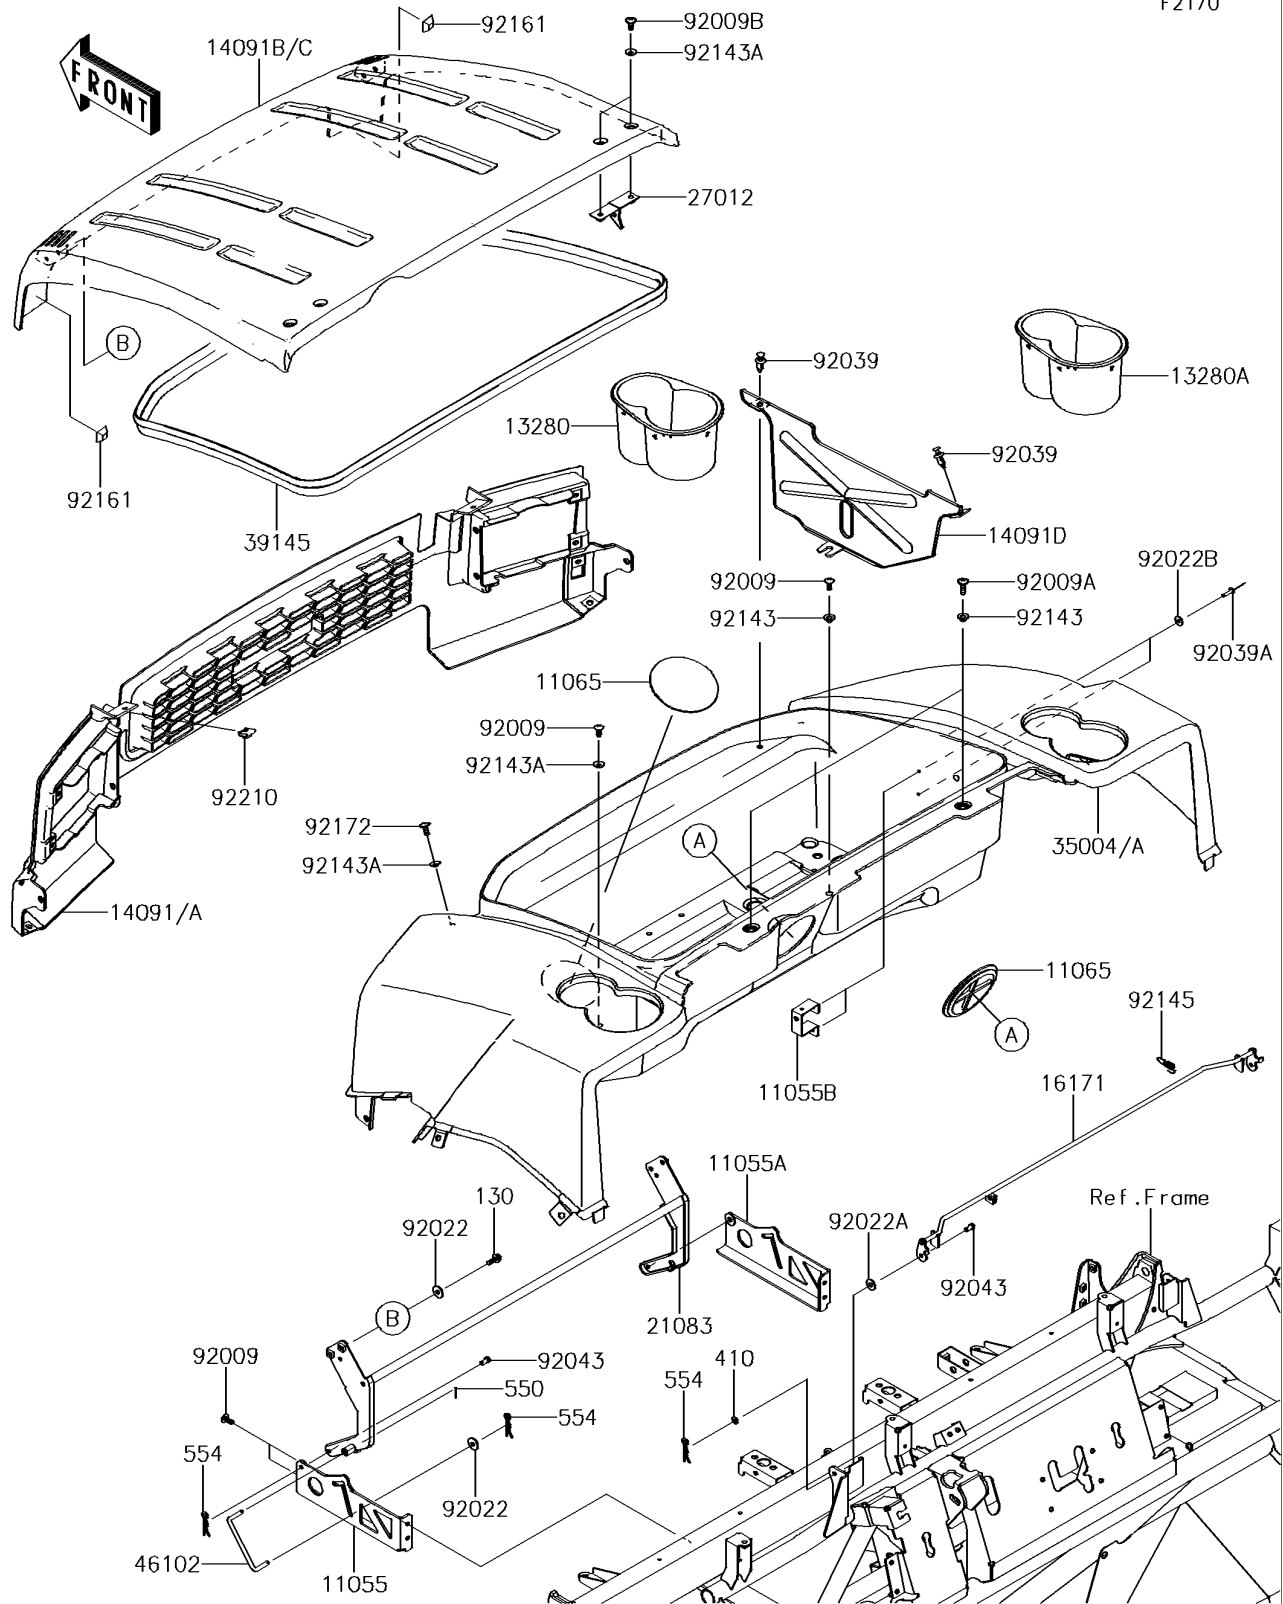

2014 MULE™ 4010 Trans4x4® CAMO PARTS DIAGRAM

Fenders

F2170

2014 MULE™ 4010 Trans4x4® CAMO PARTS LIST

Fenders

ITEM NAME	PART NUMBER	QUANTITY
BRACKET,HINGE,LH (Ref # 11055)	11055-0037	1
BRACKET,HINGE,RH (Ref # 11055A)	11055-0038	1
BRACKET,RESERVOIR TANK (Ref # 11055B)	11055-0124	1
CAP,F.BLACK (Ref # 11065)	11065-1053-6Z	1
BOLT-FLANGED,6X16 (Ref # 130)	130BA0616	1
HOLDER,CUP HOLDER,LH,F.BLACK (Ref # 13280)	13280-0265-6Z	1
HOLDER,CUP HOLDER,RH,F.BLACK (Ref # 13280A)	13280-0266-6Z	1
COVER,FRONT GRILL,CAMOUFLAGE (Ref # 14091)	14091-0976-16P	1
COVER,FRONT FENDER,CAMOUFLAGE (Ref # 14091B)	14091-0977-16P	1
COVER,RESERVOIR TANK (Ref # 14091D)	14091-1715	1
LINK (Ref # 16171)	16171-0015	1
ARM,HOOD (Ref # 21083)	21083-0051	1
HOOK,HOOD (Ref # 27012)	27012-0119	1
FENDER-FRONT,CNT,CAMOUFLAGE (Ref # 35004)	35004-0109-16P	1
TRIM-SEAL,L=2350 (Ref # 39145)	39145-0032	1
WASHER-PLAIN-SMALL (Ref # 410)	410AA0600	1
ROD (Ref # 46102)	46102-0103	1
PIN-COTTER,1.6X15 (Ref # 550)	550AA1615	1
PIN-SNAP,1.2X21.2 (Ref # 554)	554DA0600	1
SCREW,TAPPING,6X16 (Ref # 92009)	92009-1166	1
SCREW,6X22,BLACK (Ref # 92009A)	92009-1256	1
SCREW,6X16 (Ref # 92009B)	92009-1621	1
WASHER,6.5X20X1.6,BLACK (Ref # 92022)	92022-1346	1
WASHER,7X18X1.2 (Ref # 92022A)	92022-1545	1
WASHER,4.3X12.5X1 (Ref # 92022B)	92022-1949	1
RIVET (Ref # 92039)	92039-0776	1
RIVET (Ref # 92039A)	92039-1150	1
PIN,6X9 (Ref # 92043)	92043-1626	1
COLLAR (Ref # 92143)	92143-1057	1

2014 MULE™ 4010 Trans4x4® CAMO PARTS LIST

Fenders

ITEM NAME	PART NUMBER	QUANTITY
COLLAR (Ref # 92143A)	92143-1087	1
SPRING (Ref # 92145)	92145-0215	1
DAMPER,FR HOOD (Ref # 92161)	92161-0790	1
SCREW,TAPPING,6X20 (Ref # 92172)	92172-0488	1
NUT,LEAF SPRING,6MM (Ref # 92210)	92210-0624	1