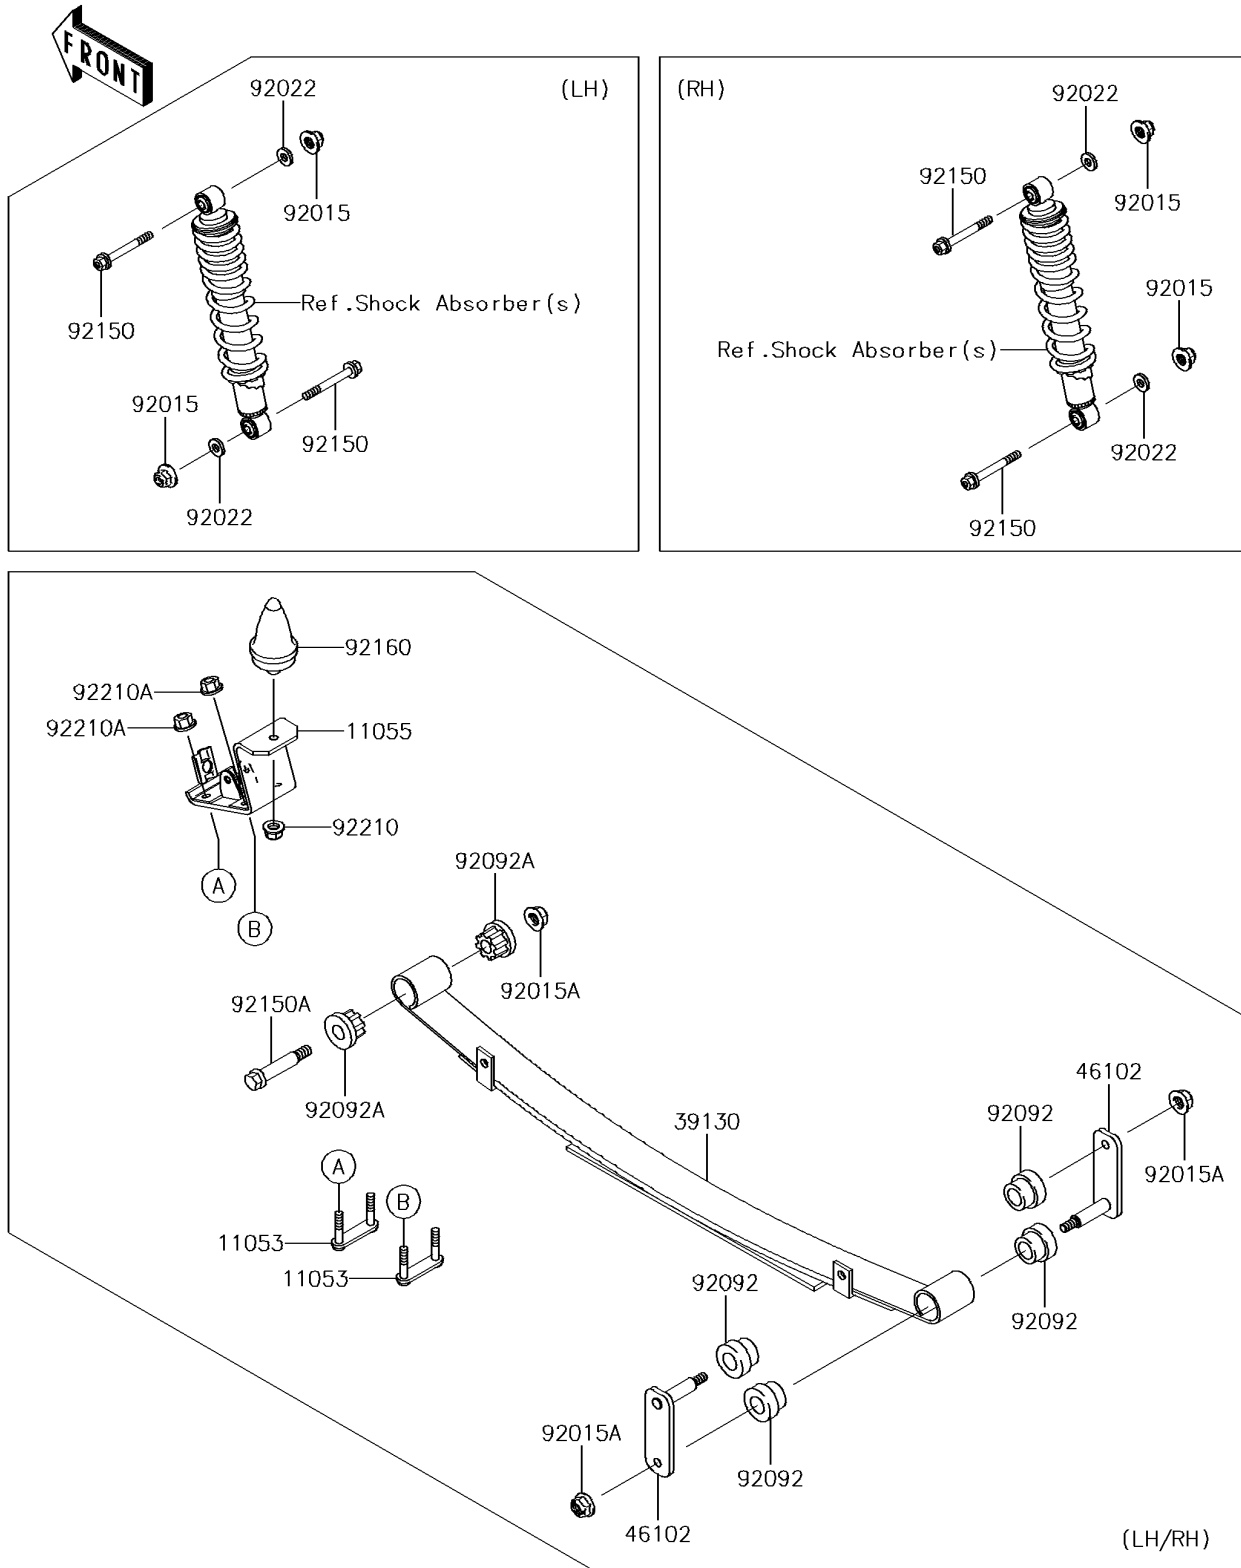

2014 MULE™ 4010 Trans4x4® CAMO PARTS DIAGRAM

Rear Suspension

F2153

2014 MULE™ 4010 Trans4x4® CAMO PARTS LIST

Rear Suspension

ITEM NAME	PART NUMBER	QUANTITY
BRACKET,LEAF SPRING (Ref # 11053)	11053-7564	1
BRACKET,LEAF SPRING (Ref # 11055)	11055-7504	1
SPRING-LEAF (Ref # 39130)	39130-1066	1
ROD,LEAF SPRING,RR (Ref # 46102)	46102-1338	1
NUT,LOCK,10MM (Ref # 92015)	92015-1597	1
NUT,12MM (Ref # 92015A)	92015-1706	1
WASHER,11.5X20.5X1.6 (Ref # 92022)	92022-1768	1
BUSHING-RUBBER (Ref # 92092)	92092-1083	1
BUSHING-RUBBER (Ref # 92092A)	92092-1084	1
BOLT,FLANGED,10X57 (Ref # 92150)	92150-1227	1
BOLT,12MM (Ref # 92150A)	92150-1284	1
DAMPER,BUMP STOPPER (Ref # 92160)	92160-1136	1
NUT,LOCK,FLANGED,10MM (Ref # 92210)	92210-0276	1
NUT,LOCK,10MM (Ref # 92210A)	92210-1204	1