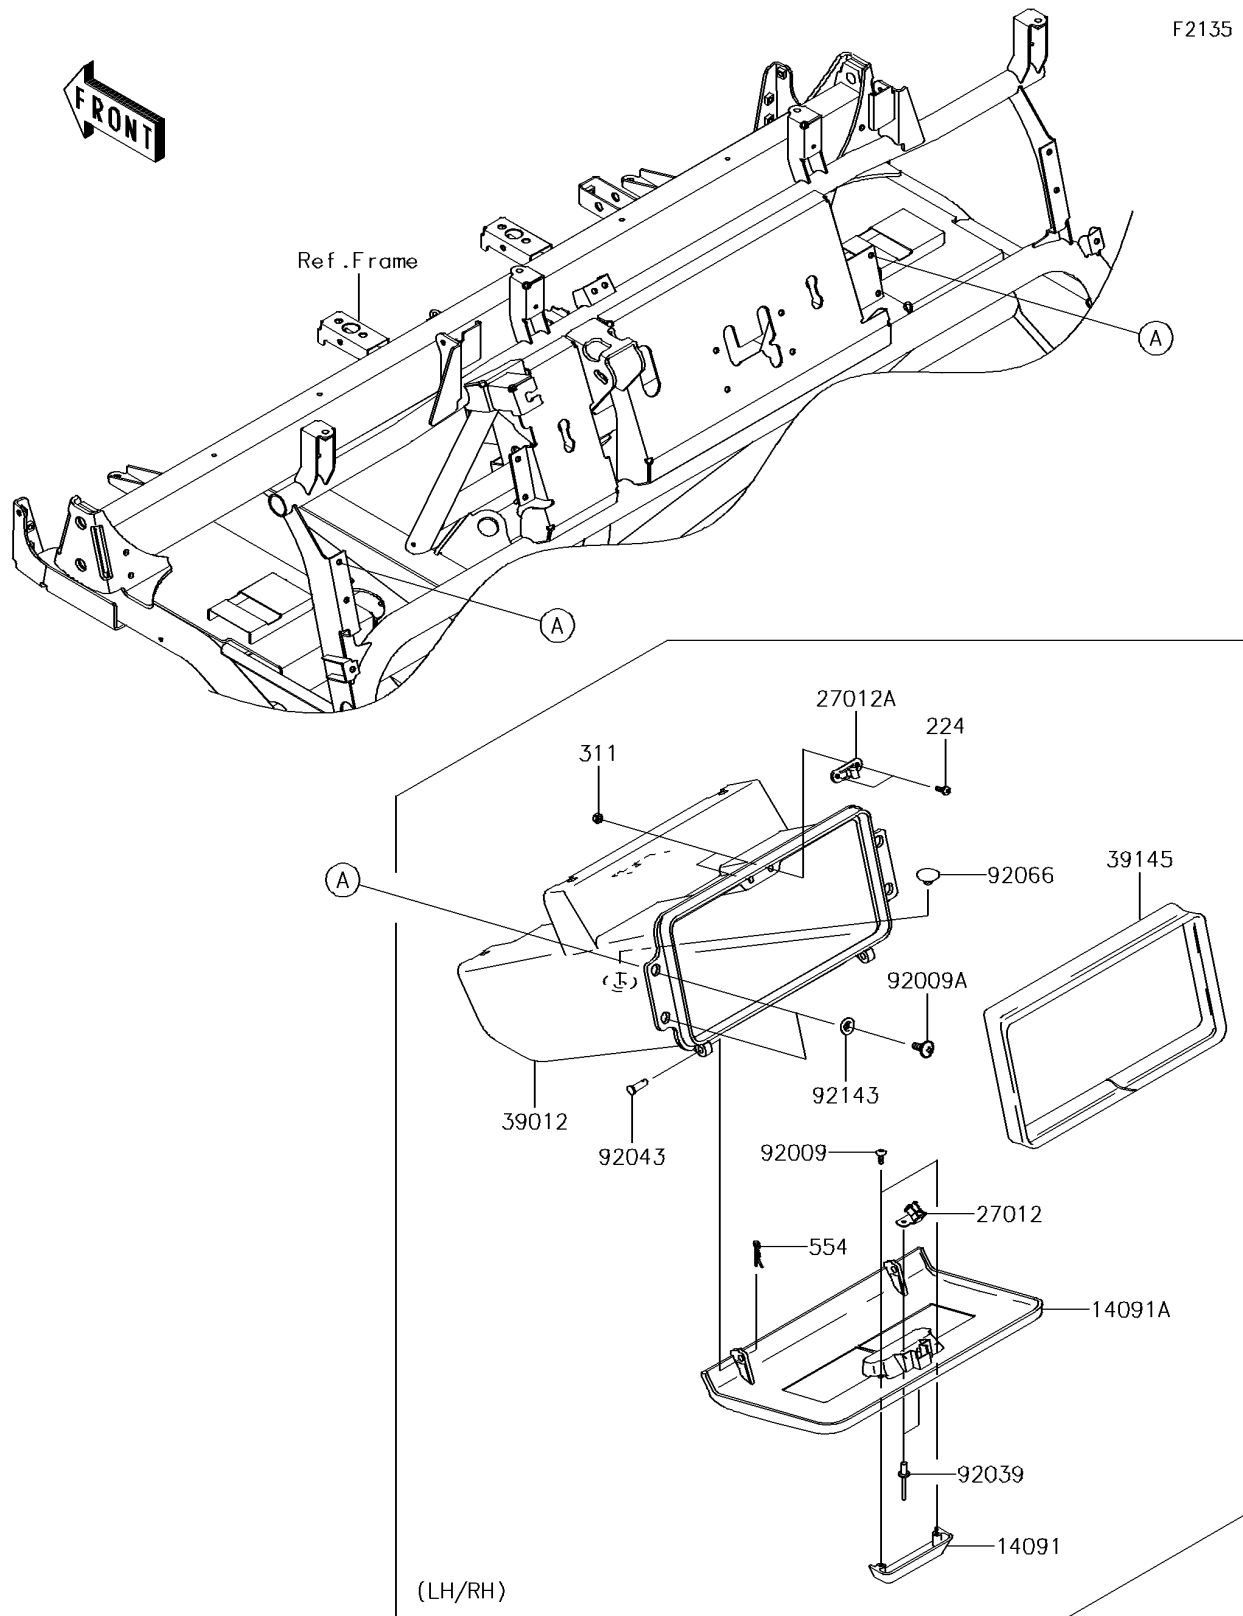

## 2014 MULE™ 4010 Trans4x4® CAMO PARTS DIAGRAM

Front Box

## 2014 MULE™ 4010 Trans4x4® CAMO PARTS LIST

Front Box

ITEM NAME	PART NUMBER	QUANTITY
COVER,STORAGE GRIP,F.BLACK (Ref # 14091)	14091-1659-6Z	1
COVER,CONTROL PANEL,F.BLACK (Ref # 14091A)	14091-1660-6Z	1
SCREW-PAN-WP-CROS,4X12 (Ref # 224)	224AB0412	1
HOOK (Ref # 27012)	27012-1607	1
HOOK (Ref # 27012A)	27012-1612	1
NUT-HEX,4MM (Ref # 311)	311AA0400	1
CASE-STORAGE,F.BLACK (Ref # 39012)	39012-1061-6Z	1
TRIM-SEAL,L=774 (Ref # 39145)	39145-1130	1
PIN-SNAP,1.2X21.2 (Ref # 554)	554DA0600	1
SCREW,TAPPING,4X12 (Ref # 92009)	92009-1444	1
SCREW,6X16 (Ref # 92009A)	92009-1621	1
RIVET (Ref # 92039)	92039-1041	1
PIN,6X14.5 (Ref # 92043)	92043-125	1
PLUG (Ref # 92066)	92066-1485	1
COLLAR (Ref # 92143)	92143-1087	1