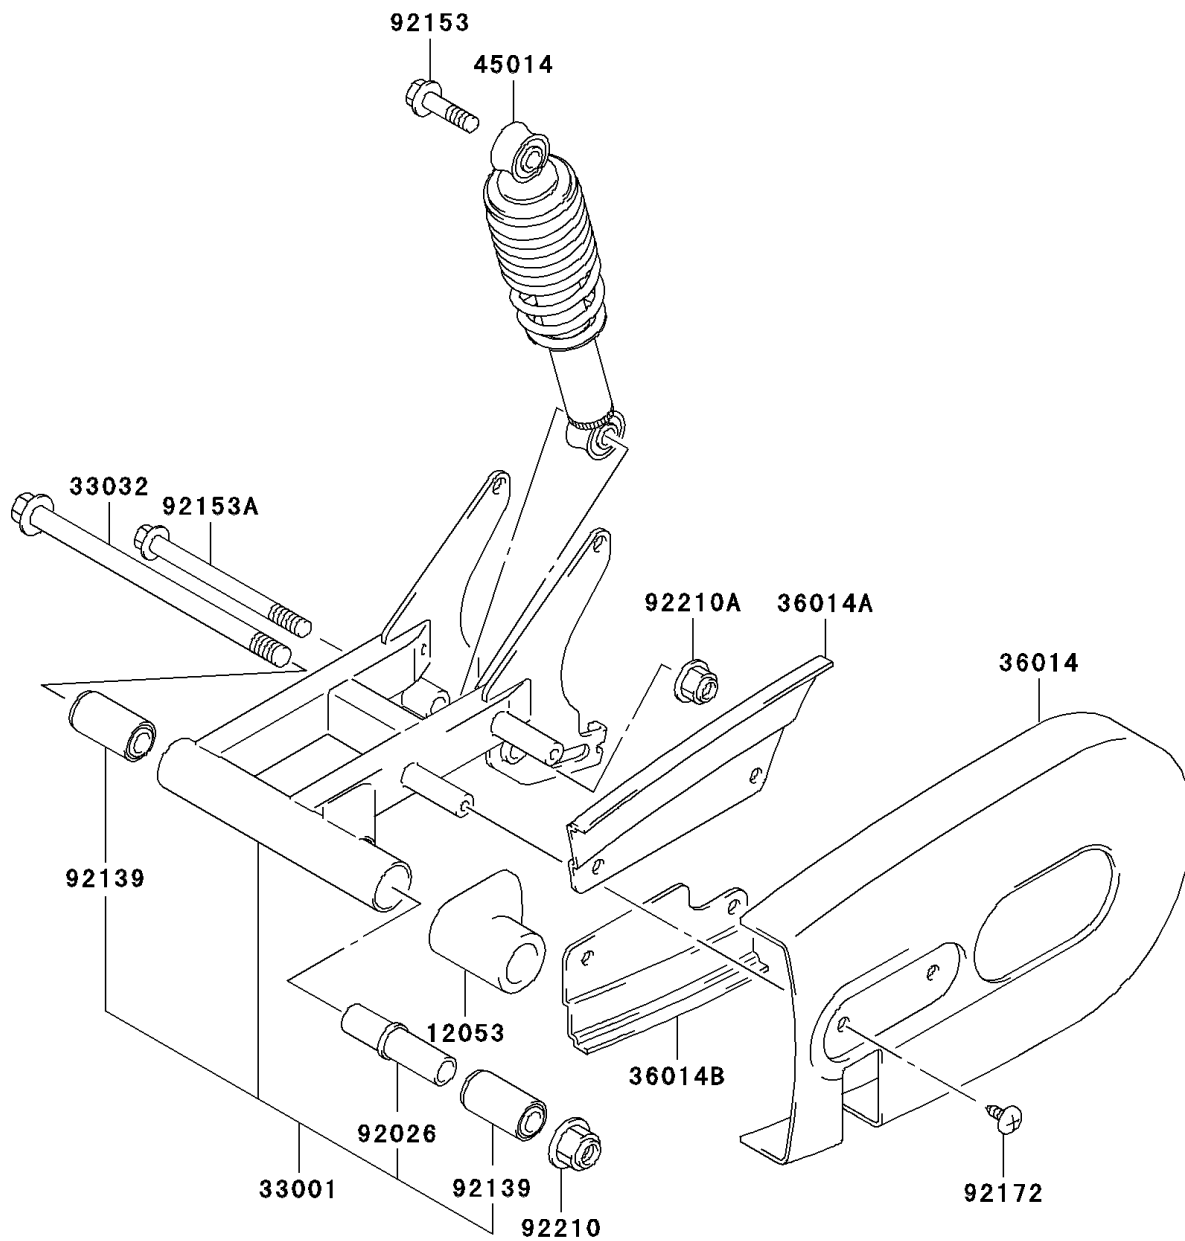

## 2003 KFX<sup>®</sup>50 PARTS DIAGRAM

Rear Suspension

F2153

## 2003 KFX®50 PARTS LIST

Rear Suspension

ITEM NAME	PART NUMBER	QUANTITY
GUIDE-CHAIN (Ref # 12053)	12053-S013	1
ARM-COMP-SWING,BLACK (Ref # 33001)	33001-S005-503	1
SHAFT-SWING ARM (Ref # 33032)	33032-S002	1
CASE-CHAIN (Ref # 36014)	36014-S002	1
CASE-CHAIN (Ref # 36014A)	36014-S003	1
CASE-CHAIN (Ref # 36014B)	36014-S004	1
SHOCKABSORBER,L.GREEN (Ref # 45014)	45014-S021-535	1
SPACER (Ref # 92026)	92026-S063	1
BUSHING (Ref # 92139)	92139-S015	1
BOLT,10X37 (Ref # 92153)	92153-S033	1
BOLT,REAR SHOCK (Ref # 92153A)	92153-S204	1
SCREW,6X16 (Ref # 92172)	92172-S073	1
NUT (Ref # 92210)	92210-S007	1
NUT (Ref # 92210A)	92210-S030	1