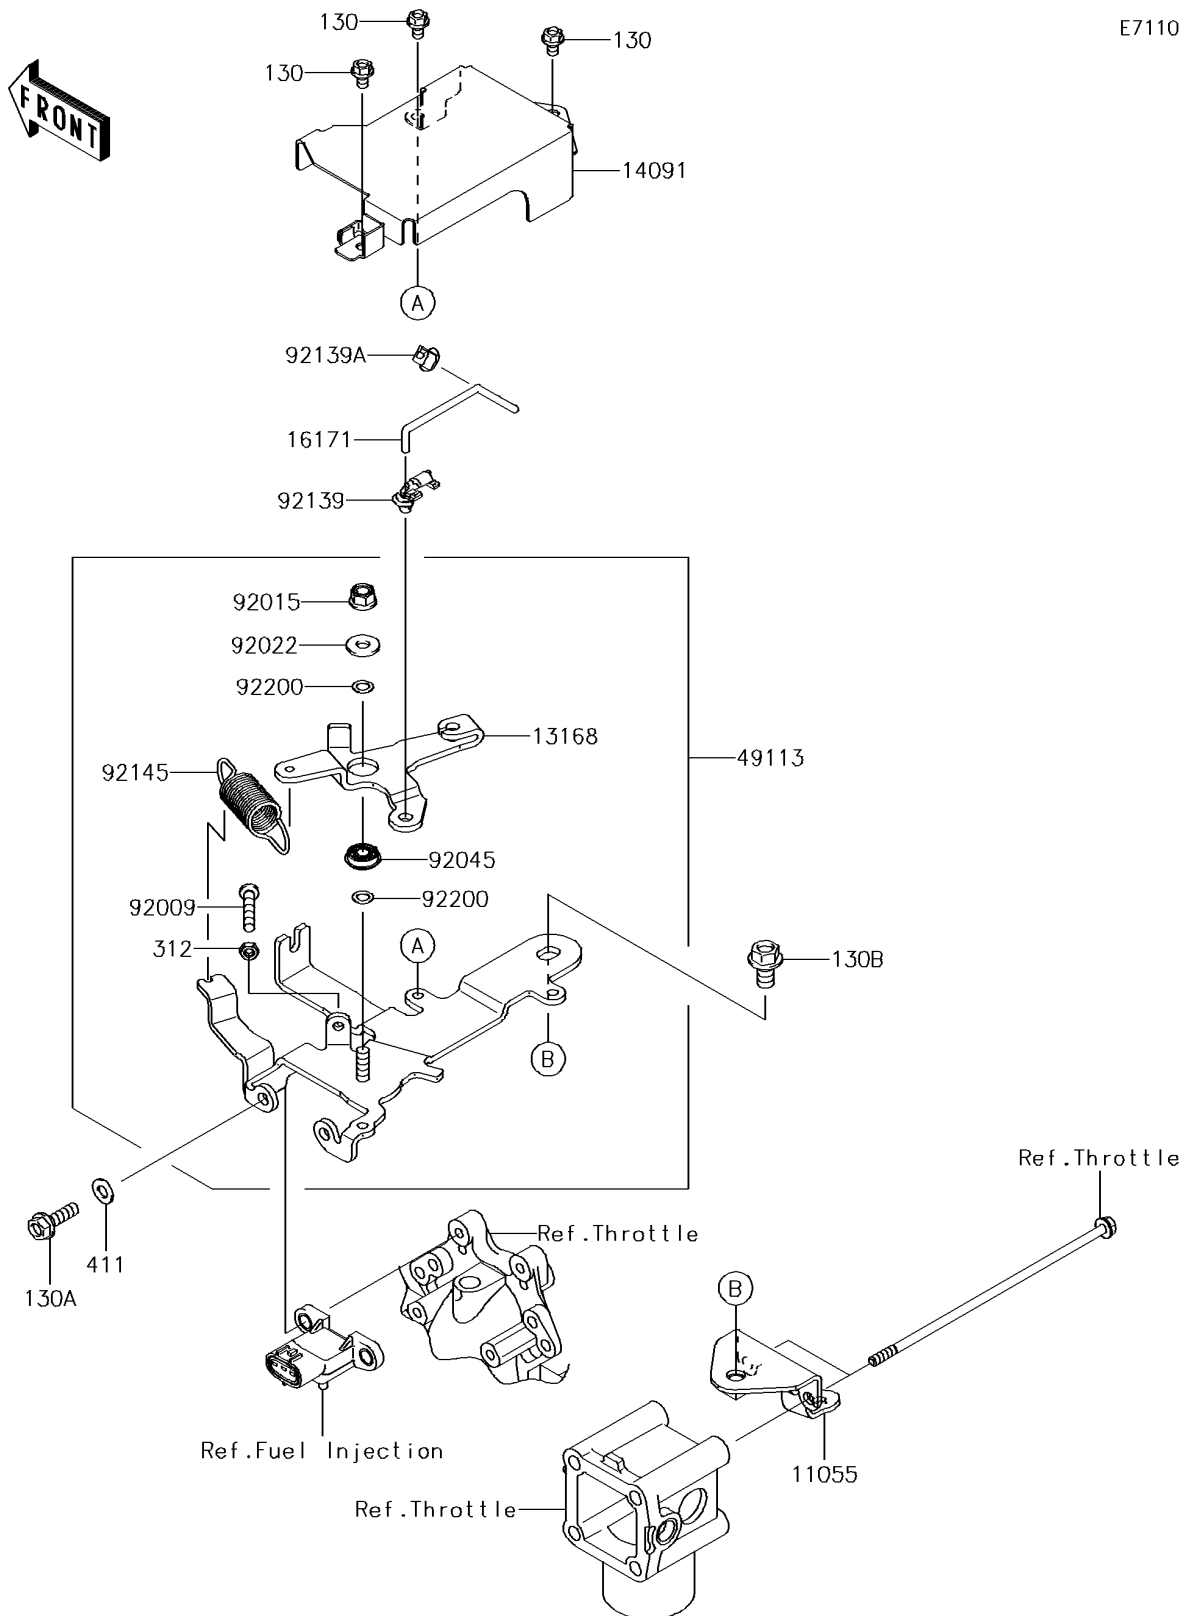

## 2014 MULE™ 4010 Trans4x4® CAMO PARTS DIAGRAM

Control

E7110

## 2014 MULE™ 4010 Trans4x4® CAMO PARTS LIST

Control

ITEM NAME	PART NUMBER	QUANTITY
BRACKET (Ref # 11055)	11055-2020	1
BOLT-FLANGED,5X8 (Ref # 130)	130BA0508	1
BOLT-FLANGED,6X20 (Ref # 130A)	130BA0620	1
BOLT-FLANGED,8X14 (Ref # 130B)	130BA0814	1
LEVER (Ref # 13168)	13168-2509	1
COVER,CONTROL PANEL (Ref # 14091)	14091-1757	1
LINK (Ref # 16171)	16171-2105	1
NUT-HEX,5MM (Ref # 312)	312AA0500	1
WASHER-PLAIN,6MM (Ref # 411)	411AB0600	1
PANEL-COMP-CONTROL (Ref # 49113)	49113-2211	1
SCREW,5X30 (Ref # 92009)	92009-2381	1
NUT,LOCK,FLANGED,6MM (Ref # 92015)	92015-1339	1
WASHER (Ref # 92022)	92022-2247	1
BEARING-BALL,696ZZ1NR MC3 (Ref # 92045)	92045-2223	1
BUSHING,CONT-PANEL (Ref # 92139)	92139-2060	1
BUSHING,THROTTLE-BODY (Ref # 92139A)	92139-2061	1
SPRING (Ref # 92145)	92145-2186	1
WASHER,6.2X10X0.5 (Ref # 92200)	92200-2083	1