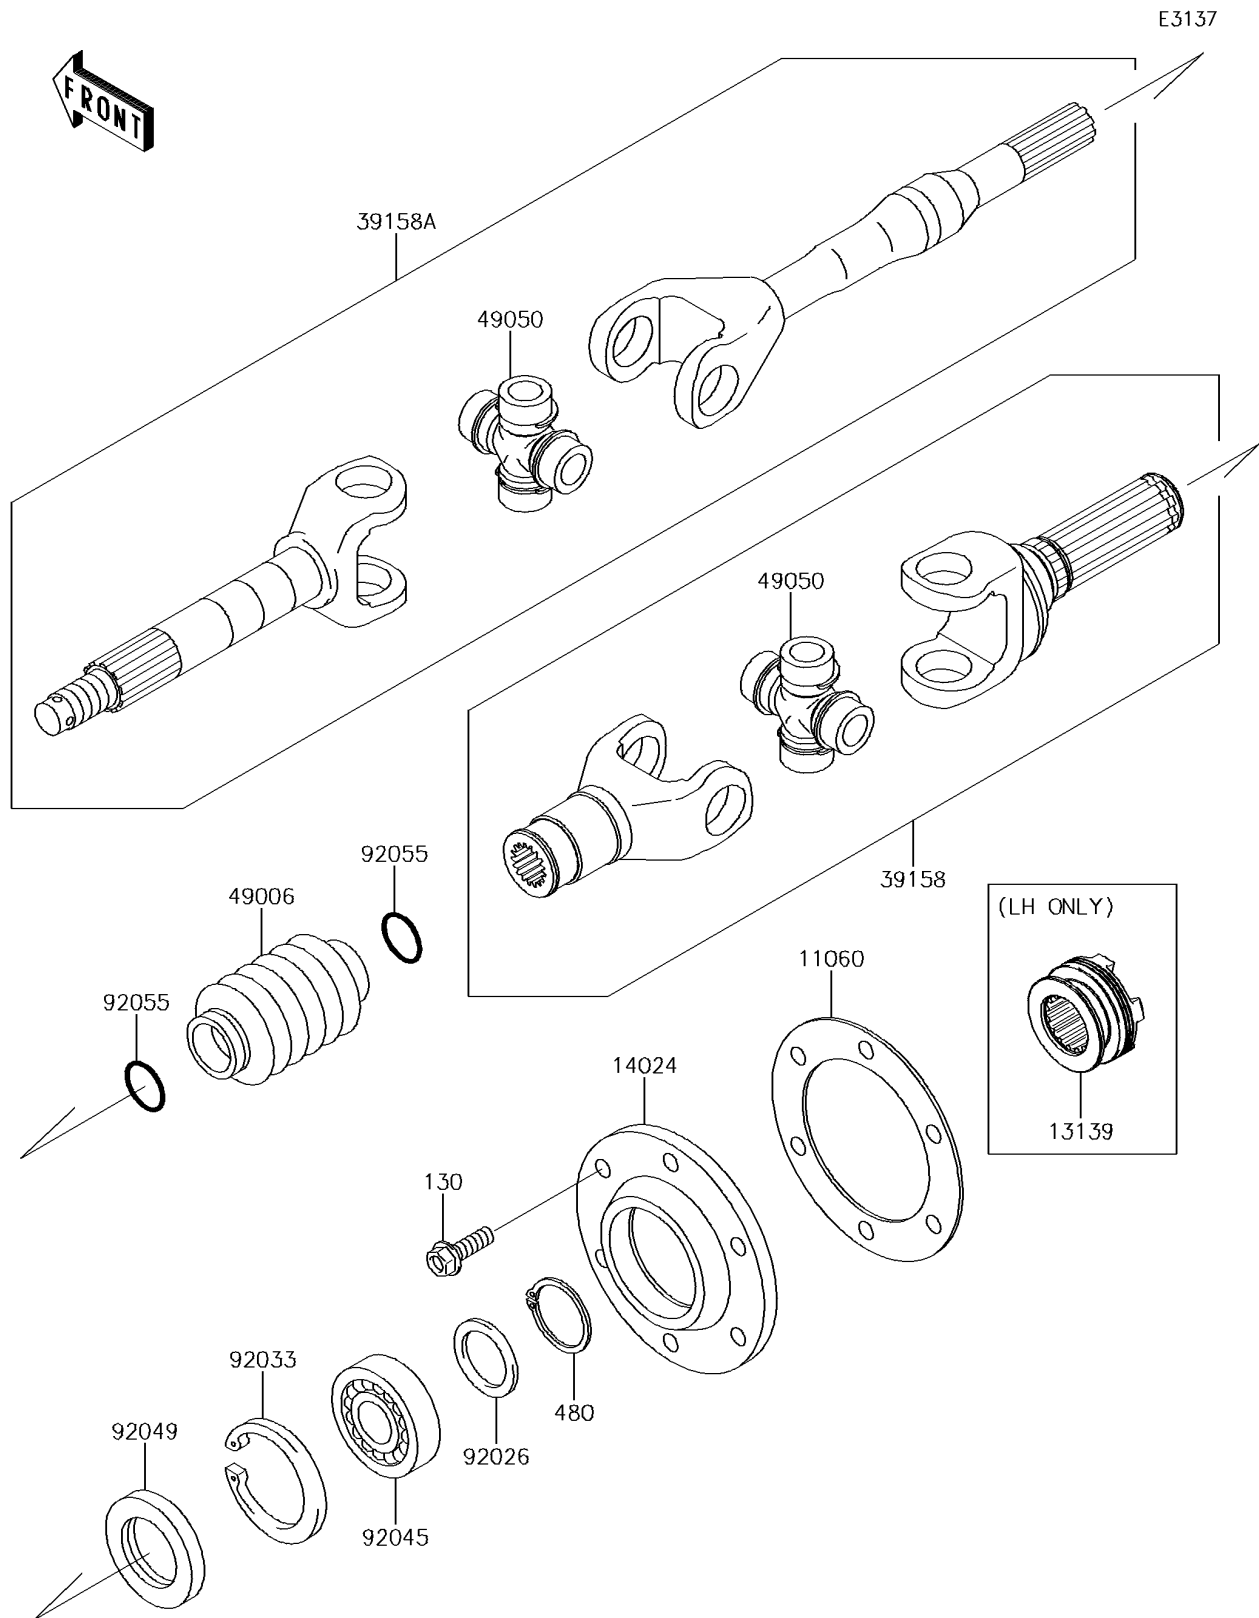

2014 MULE™ 4010 Trans4x4® CAMO PARTS DIAGRAM

Drive Shaft-Rear

2014 MULE™ 4010 Trans4x4® CAMO PARTS LIST

Drive Shaft-Rear

ITEM NAME	PART NUMBER	QUANTITY
GASKET,DRIVESHAFT COVER (Ref # 11060)	11060-1251	1
BOLT-FLANGED,8X25 (Ref # 130)	130BA0825	1
SHIFTER (Ref # 13139)	13139-0009	1
COVER,DRIVESHAFT (Ref # 14024)	14024-1560	1
SHAFT-ASSY-DRIVE,INSIDE (Ref # 39158)	39158-1119	1
SHAFT-ASSY-DRIVE (Ref # 39158A)	39158-1120	1
CIRCLIP-TYPE-C,28MM (Ref # 480)	480J2800	1
BOOT,DRIVE SHAFT (Ref # 49006)	49006-1257	1
SPIDER (Ref # 49050)	49050-0034	1
SPACER,28.1X38X2.6 (Ref # 92026)	92026-1489	1
RING-SNAP,55MM (Ref # 92033)	92033-1274	1
BEARING-BALL,6006 (Ref # 92045)	92045-1208	1
SEAL-OIL,TC35X55X8 (Ref # 92049)	92049-1298	1
RING-O,19.5X3.0 (Ref # 92055)	92055-1451	1