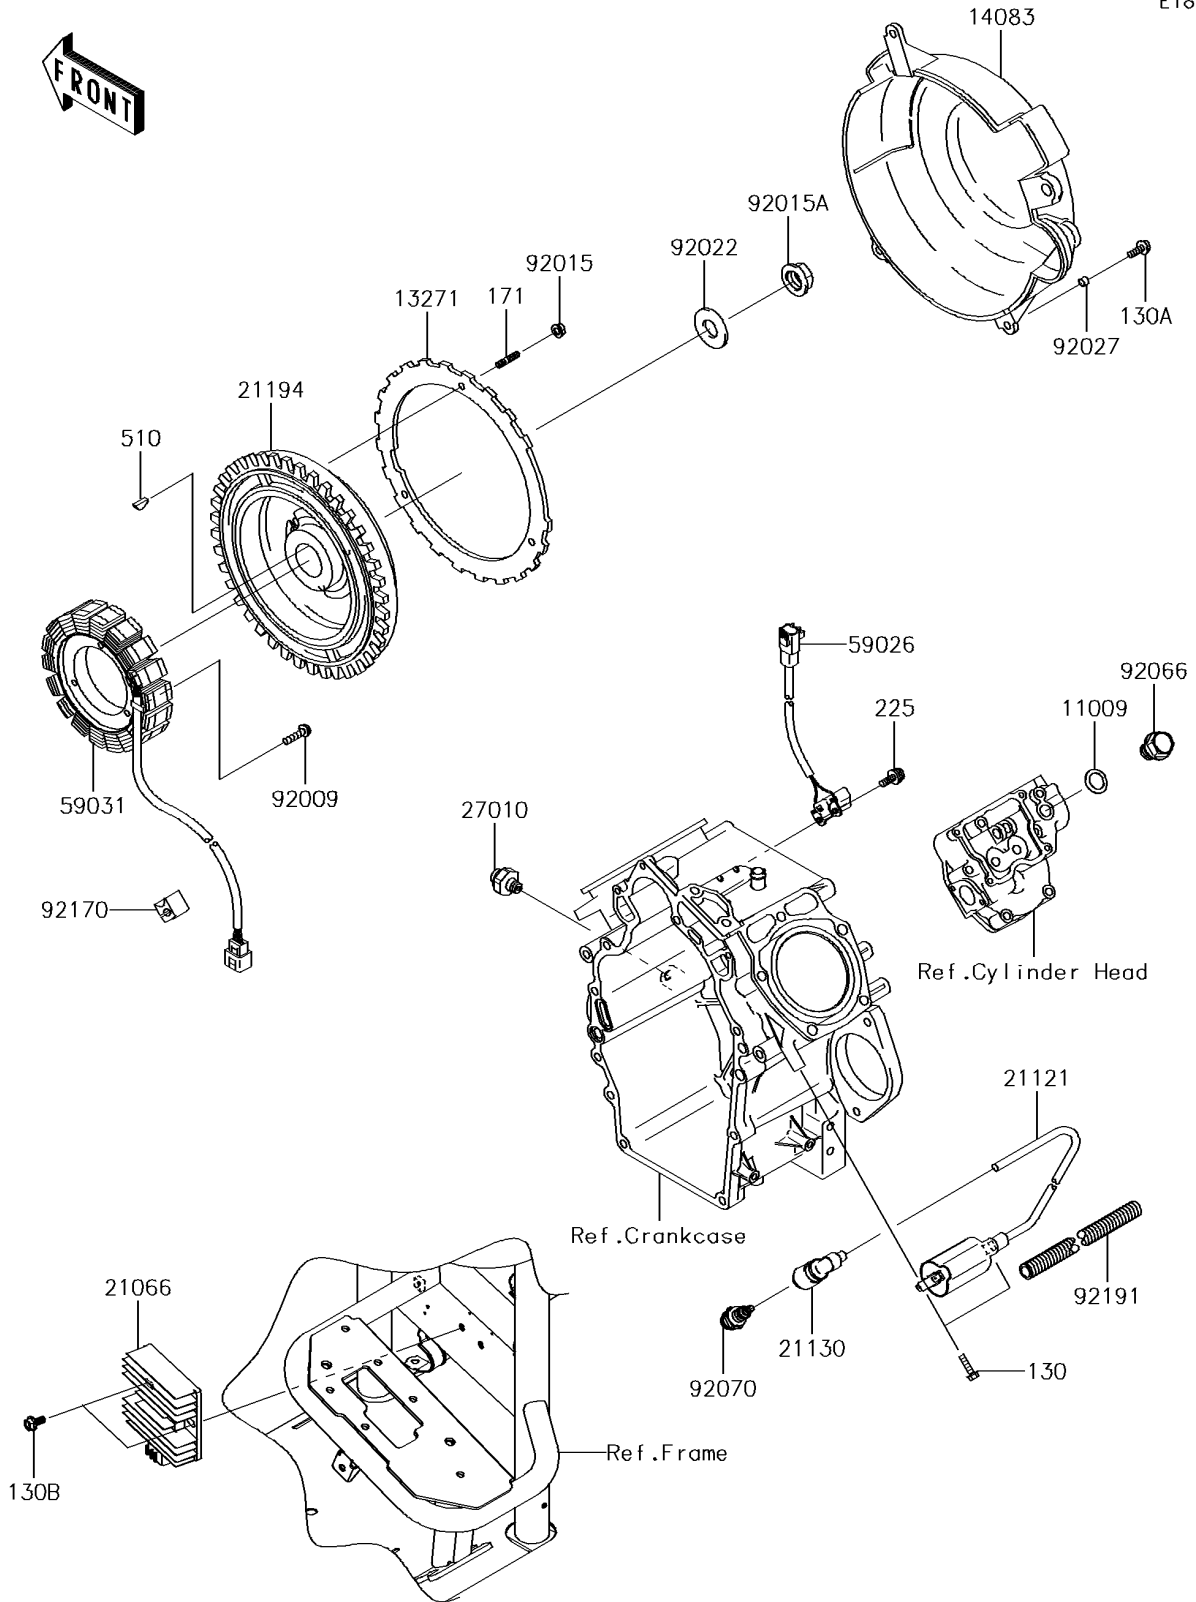

2014 MULE™ 4010 Trans4x4® CAMO PARTS DIAGRAM

Generator/Ignition Coil

E1811

2014 MULE™ 4010 Trans4x4® CAMO PARTS LIST

Generator/Ignition Coil

ITEM NAME	PART NUMBER	QUANTITY
GASKET,16X24X1 (Ref # 11009)	11009-2566	1
BOLT-FLANGED,5X18 (Ref # 130)	130BA0518	1
BOLT-FLANGED,6X16 (Ref # 130A)	130BA0616	1
BOLT-FLANGED,6X14 (Ref # 130B)	130BB0614	1
PLATE (Ref # 13271)	13271-2269	1
COVER-FLYWHEEL (Ref # 14083)	14083-2052	1
BOLT-STUD,6X18 (Ref # 171)	171BA0618	1
REGULATOR-VOLTAGE (Ref # 21066)	21066-0717	1
COIL-IGNITION (Ref # 21121)	21121-2092	1
CAP-SPARK PLUG (Ref # 21130)	21130-2060	1
FLYWHEEL-COMP (Ref # 21194)	21194-2352	1
SCREW-PAN-WSP-CROS,4X14 (Ref # 225)	225AA0414	1
SWITCH,OIL PRESSURE (Ref # 27010)	27010-1313	1
KEY-WOODRUFF (Ref # 510)	510A5100	1
COIL-PULSING (Ref # 59026)	59026-2065	1
COIL-CHARGING (Ref # 59031)	59031-2136	1
SCREW,6X25 (Ref # 92009)	92009-2273	1
NUT,FLANGED,6MM (Ref # 92015)	92015-1367	1
NUT (Ref # 92015A)	92015-2167	1
WASHER (Ref # 92022)	92022-2229	1
COLLAR,6.2X7.8X5 (Ref # 92027)	92027-2096	1
PLUG,DRAIN (Ref # 92066)	92066-2099	1
PLUG-SPARK,BPR2ES(NGK),SOLID (Ref # 92070)	92070-2110	1
CLAMP (Ref # 92170)	92170-2056	1
TUBE (Ref # 92191)	92191-2124	1