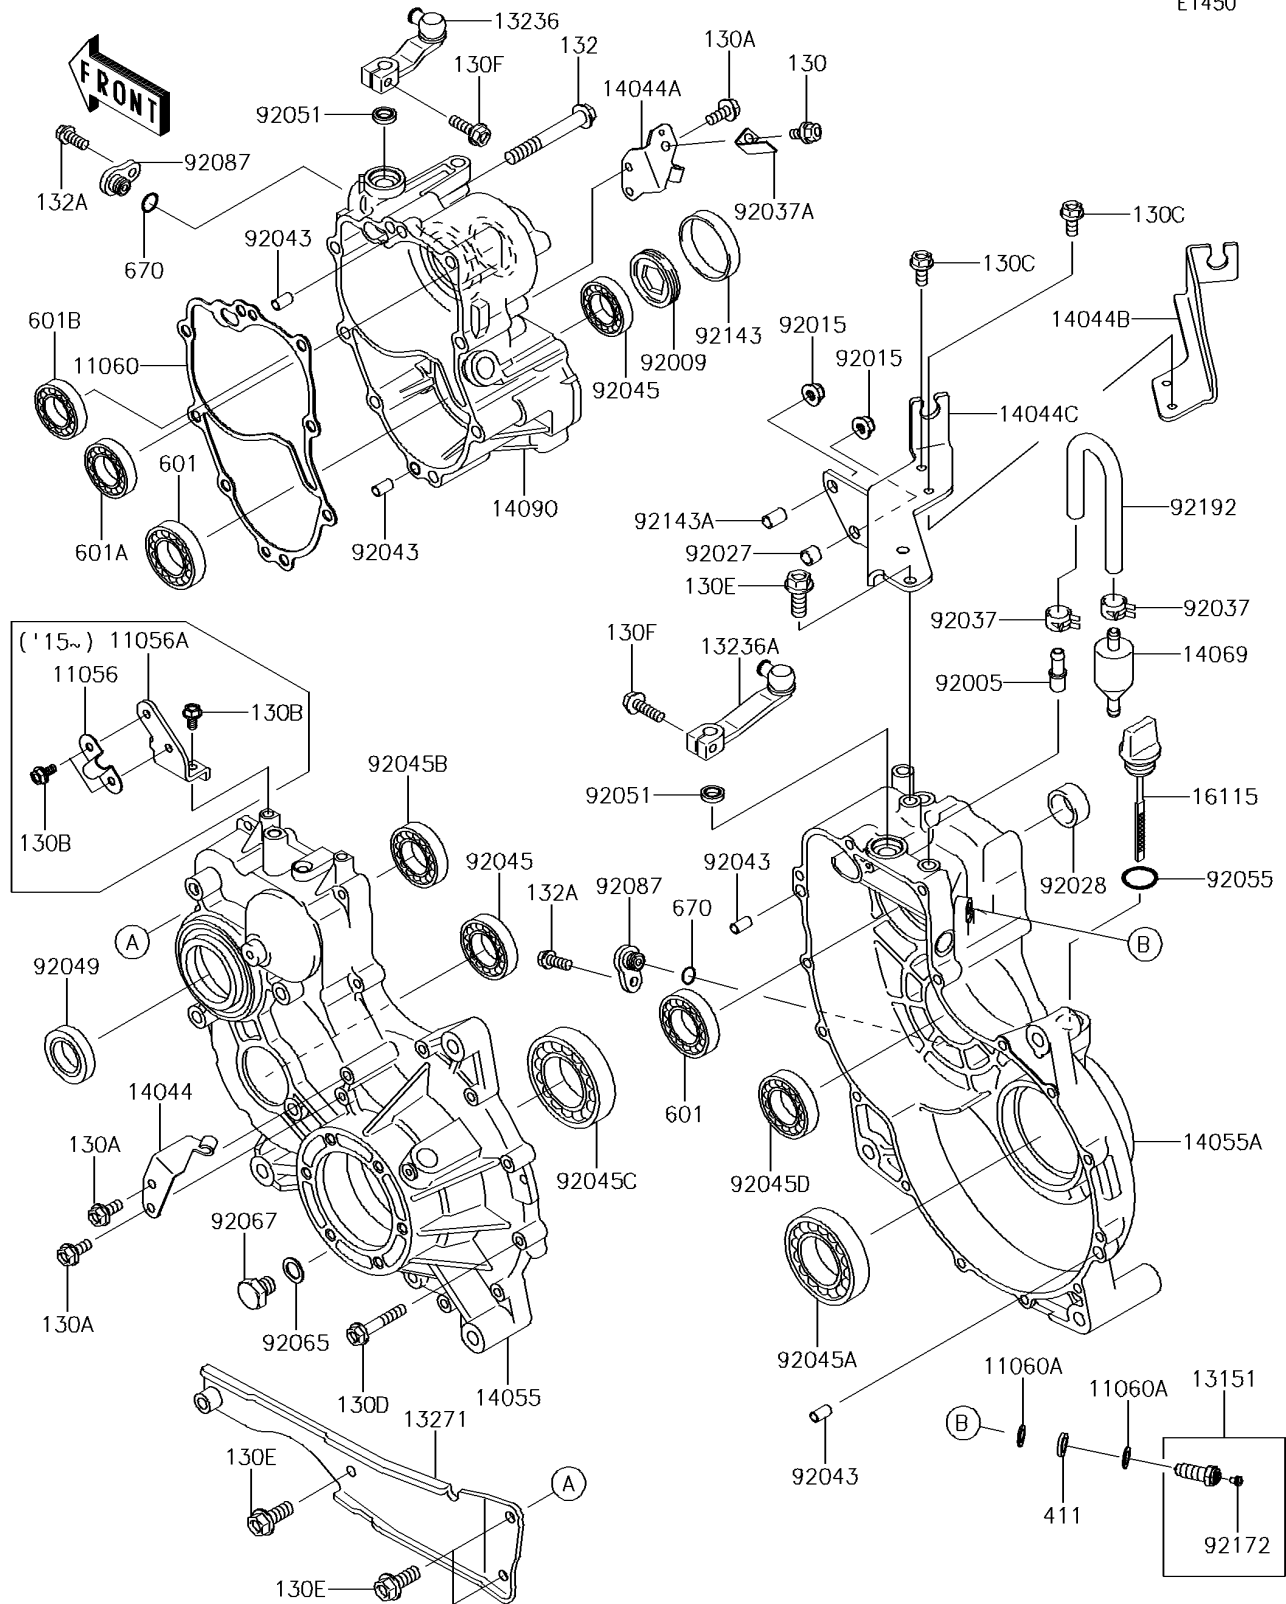

2014 MULE™ 4010 Trans4x4® CAMO PARTS DIAGRAM

Gear Box

E1450

2014 MULE™ 4010 Trans4x4® CAMO PARTS LIST

Gear Box

ITEM NAME	PART NUMBER	QUANTITY
GASKET,GEAR CASE COVER (Ref # 11060)	11060-1310	1
GASKET (Ref # 11060A)	11060-1966	1
SWITCH-COMP (Ref # 13151)	13151-1093	1
LEVER-COMP (Ref # 13236)	13236-1363	1
LEVER-COMP (Ref # 13236A)	13236-1372	1
PLATE (Ref # 13271)	13271-1604	1
HOLDER-CABLE (Ref # 14044)	14044-0003	1
HOLDER-CABLE (Ref # 14044A)	14044-0004	1
HOLDER-CABLE,HI/LOW (Ref # 14044B)	14044-1075	1
HOLDER-CABLE (Ref # 14044C)	14044-1098	1
CASE-GEAR,LH (Ref # 14055)	14055-0035	1
CASE-GEAR,RH (Ref # 14055A)	14055-1110	1
BREATHER (Ref # 14069)	14069-1051	1
COVER,GEAR CASE,HI/LOW (Ref # 14090)	14090-1238	1
CAP-OIL FILLER (Ref # 16115)	16115-1060	1
FITTING,BREATHER (Ref # 92005)	92005-1127	1
SCREW,55MM (Ref # 92009)	92009-1290	1
NUT,8MM (Ref # 92015)	92015-1432	1
COLLAR,8.8X12X9 (Ref # 92027)	92027-1568	1
BUSHING,23X30X13 (Ref # 92028)	92028-132	1
CLAMP,TUBE (Ref # 92037)	92037-1505	1
CLAMP (Ref # 92037A)	92037-1680	1
PIN,6.2X8X14 (Ref # 92043)	92043-1263	1
BEARING-BALL,TMB304CCM (Ref # 92045)	92045-1142	1
BEARING-BALL,6010CM (Ref # 92045A)	92045-1162	1
BEARING-BALL,62/28 (Ref # 92045B)	92045-1207	1
BEARING-BALL,6210CM (Ref # 92045C)	92045-1213	1
BEARING-BALL,TMB205JR2 (Ref # 92045D)	92045-1285	1
SEAL-OIL,TC28X47X7 (Ref # 92049)	92049-1297	1