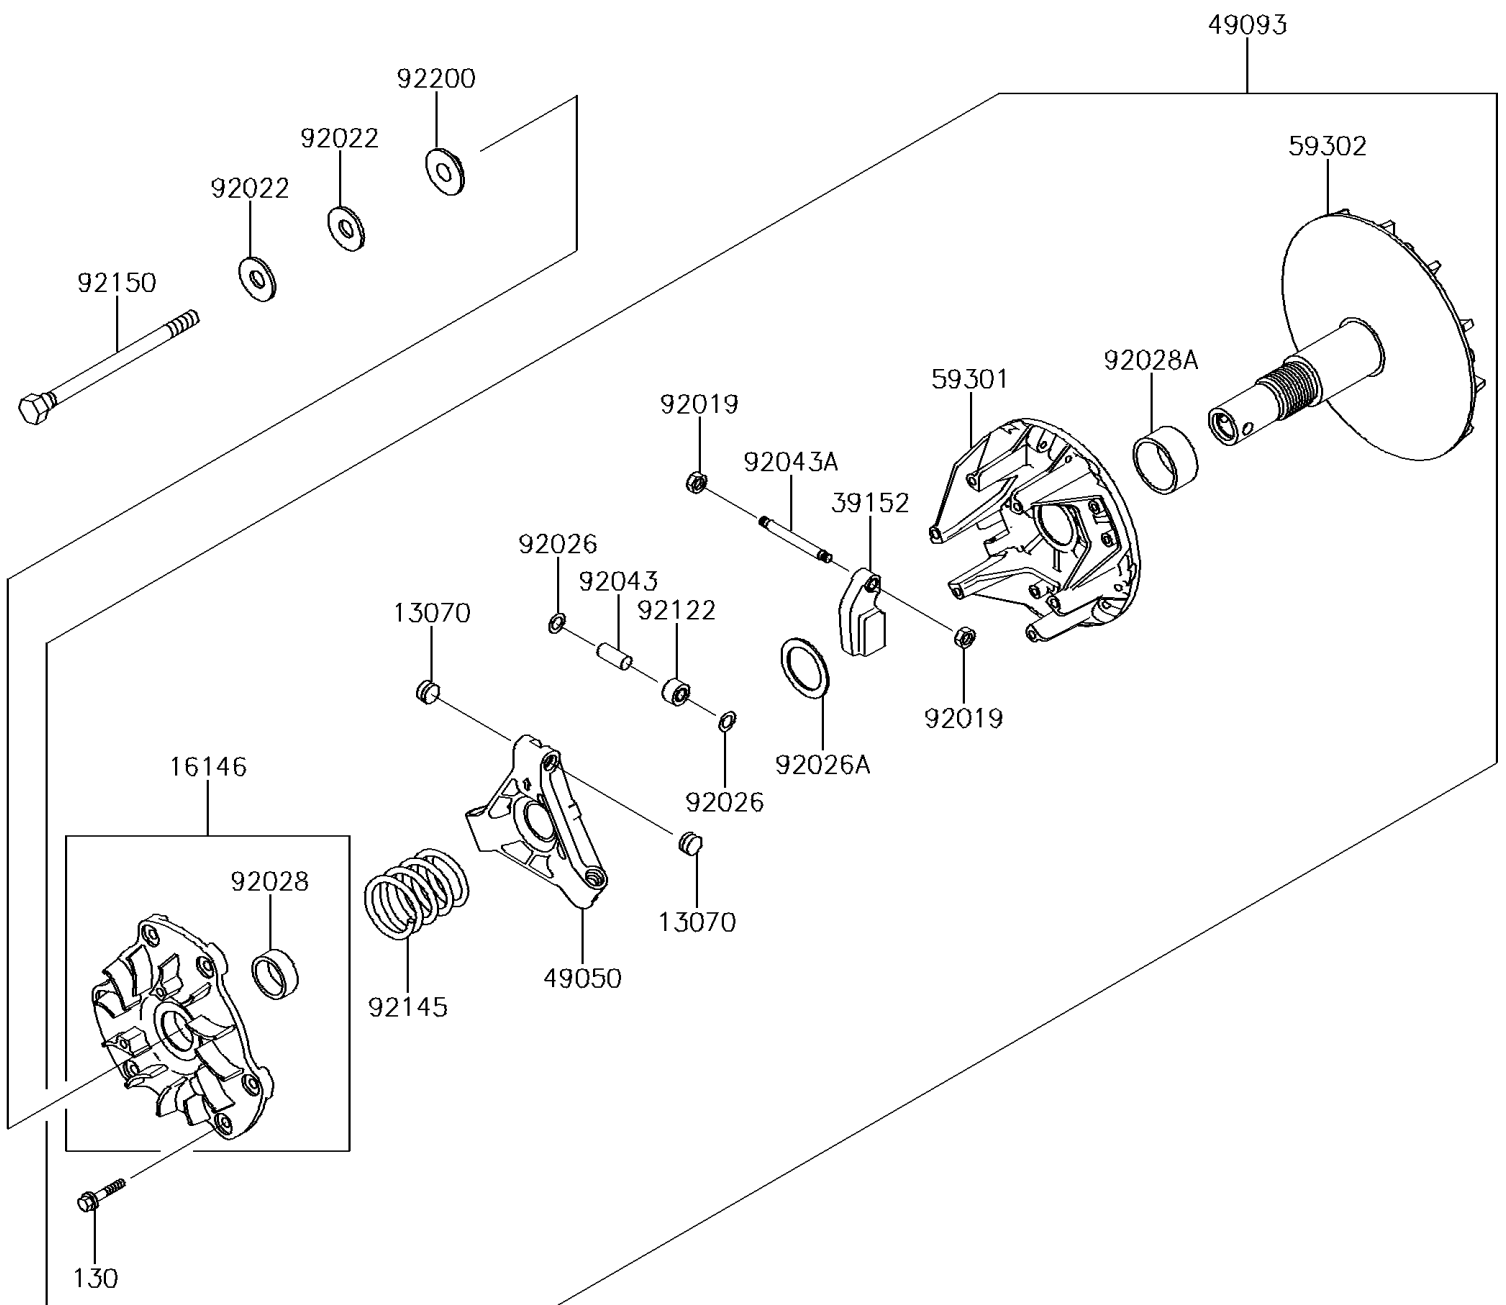

2014 MULE™ 4010 Trans4x4® CAMO PARTS DIAGRAM

Drive Converter

E1391

2014 MULE™ 4010 Trans4x4® CAMO PARTS LIST

Drive Converter

ITEM NAME	PART NUMBER	QUANTITY
BOLT-FLANGED,6X30 (Ref # 130)	130CA0630	1
GUIDE (Ref # 13070)	13070-1330	1
COVER-ASSY (Ref # 16146)	16146-1219	1
WEIGHT-RAMP (Ref # 39152)	39152-1078	1
SPIDER (Ref # 49050)	49050-0018	1
CONVERTER-ASSY-DRIVE (Ref # 49093)	49093-0025	1
SHEAVE-MOVABLE (Ref # 59301)	59301-0016	1
SHEAVE-COMP (Ref # 59302)	59302-1085	1
NUT,LOCK,6MM (Ref # 92019)	92019-008	1
WASHER,SPECIAL CONICAL (Ref # 92022)	92022-1901	1
SPACER (Ref # 92026)	92026-1512	1
SPACER,32.3X44.3X3.6 (Ref # 92026A)	92026-1591	1
BUSHING (Ref # 92028)	92028-1861	1
BUSHING (Ref # 92028A)	92028-1864	1
PIN (Ref # 92043)	92043-1572	1
PIN (Ref # 92043A)	92043-1573	1
ROLLER (Ref # 92122)	92122-1204	1
SPRING,YELLOW PAINT (Ref # 92145)	92145-0639	1
BOLT,12X163.5 (Ref # 92150)	92150-1008	1
WASHER (Ref # 92200)	92200-1401	1