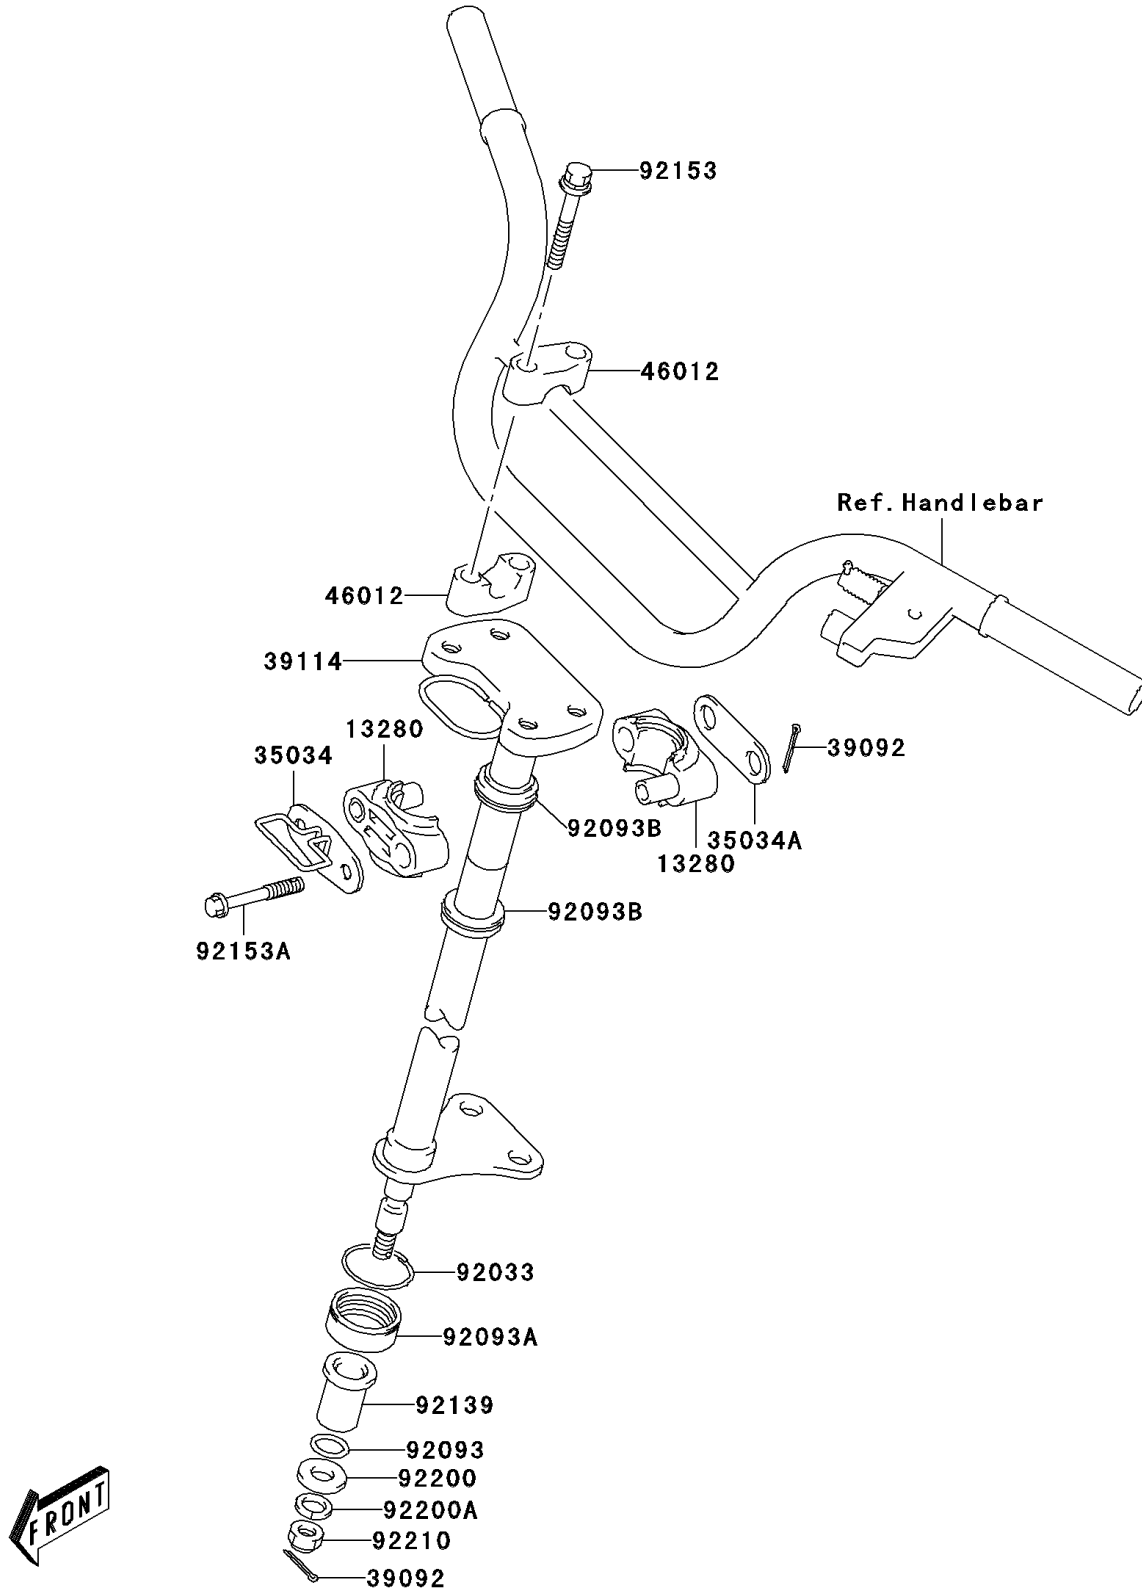

2003 KFX®50 PARTS DIAGRAM

Steering Shaft

F2121

2003 KFX®50 PARTS LIST

Steering Shaft

ITEM NAME	PART NUMBER	QUANTITY
HOLDER,STEERING SHAFT (Ref # 13280)	13280-S016	1
REINFORCE,STEERING HOLDER (Ref # 35034)	35034-S001	1
REINFORCE,STEERING HOLDER (Ref # 35034A)	35034-S002	1
PIN-HAIR,COTTER (Ref # 39092)	39092-S005	1
SHAFT-COMP-STRG (Ref # 39114)	39114-S001	1
HOLDER-HANDLE (Ref # 46012)	46012-S002	1
RING-SNAP,STEERING SHAFT (Ref # 92033)	92033-S029	1
SEAL,REAR BRAKE CAM (Ref # 92093)	92093-S008	1
SEAL,STEERING SHAFT DUST (Ref # 92093A)	92093-S016	1
SEAL,STEERING SHAFT (Ref # 92093B)	92093-S020	1
BUSHING,STEERING SHAFT (Ref # 92139)	92139-S011	1
BOLT,HANDLE CLAMP (Ref # 92153)	92153-S199	1
BOLT,STEERING SHAFT HOLDER (Ref # 92153A)	92153-S200	1
WASHER,STEERING SHAFT,LWR (Ref # 92200)	92200-S095	1
WASHER,STEERING SHAFT,LWR (Ref # 92200A)	92200-S096	1
NUT,STEERING SHAFT (Ref # 92210)	92210-S071	1