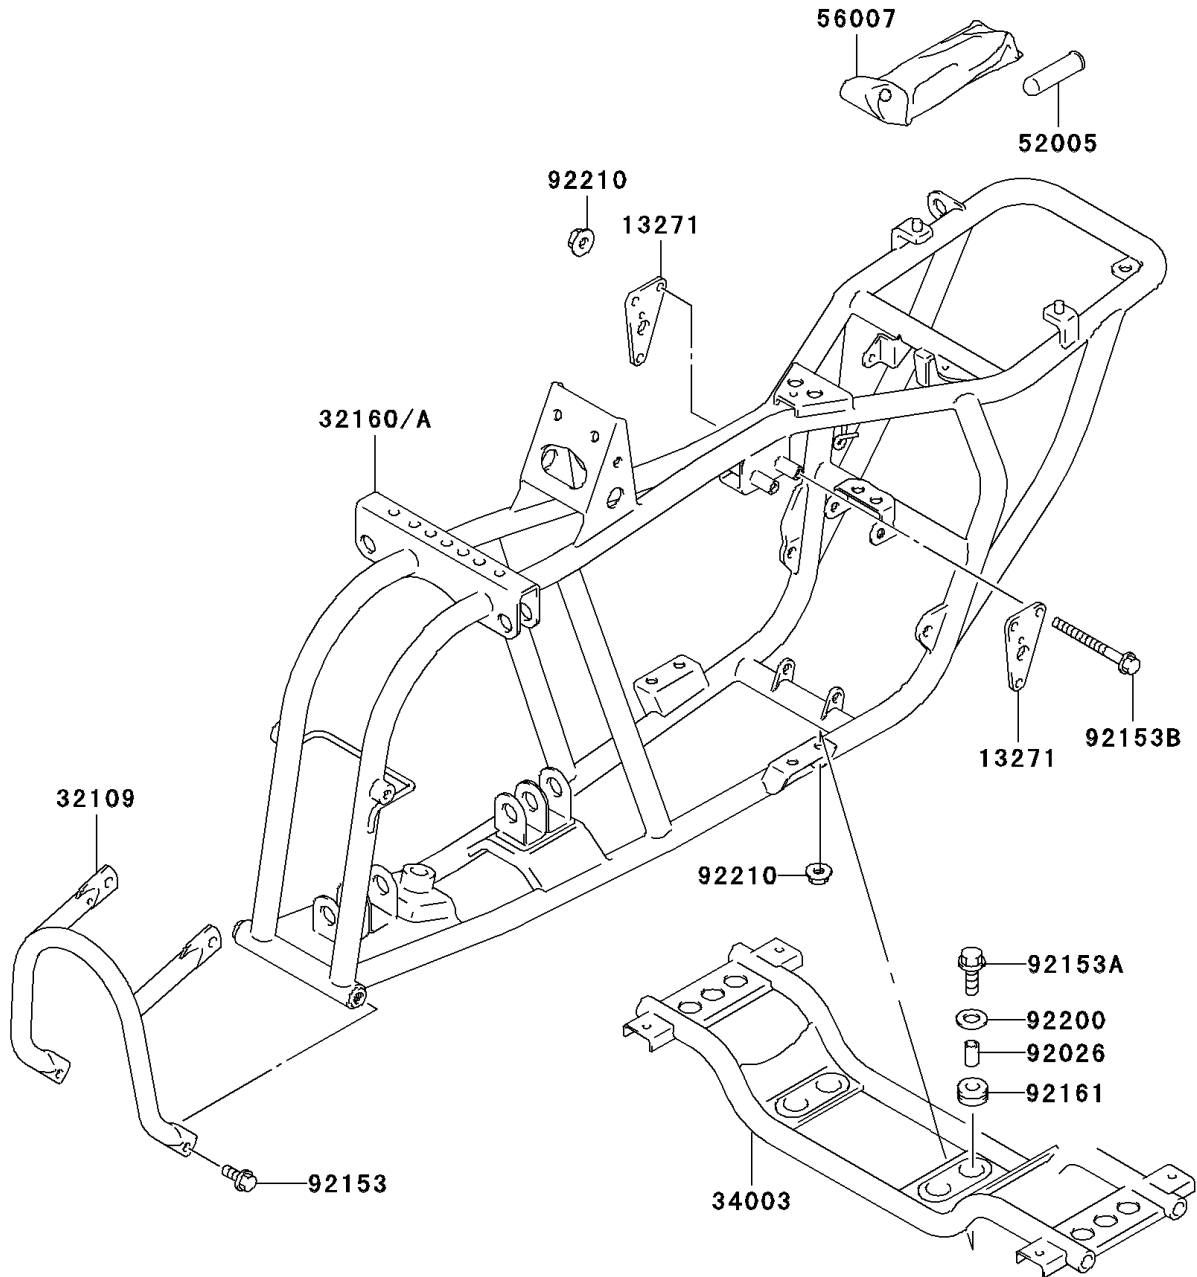

2003 KFX®50 PARTS DIAGRAM

Frame

F2120

2003 KFX®50 PARTS LIST

Frame

ITEM NAME	PART NUMBER	QUANTITY
PLATE,ENGINE MTG,RH (Ref # 13271)	13271-S030	1
GRIP-FRAME,FR (Ref # 32109)	32109-S003	1
HOLDER-STEP (Ref # 34003)	34003-S002	1
GAUGE,AIR (Ref # 52005)	52005-S005	1
TOOL-KIT (Ref # 56007)	56007-S003	1
SPACER,FOOTREST (Ref # 92026)	92026-S057	1
BOLT (Ref # 92153)	92153-S015	1
BOLT (Ref # 92153A)	92153-S016	1
BOLT,L=70 (Ref # 92153B)	92153-S190	1
DAMPER,FOOTREST (Ref # 92161)	92161-S066	1
WASHER,FOOTREST (Ref # 92200)	92200-S093	1
NUT (Ref # 92210)	92210-S029	1
FRAME-COMP,BLACK (Ref # 32160)	32160-S004-503	1
FRAME-COMP,BLACK (Ref # 32160A)	32160-S007-503	1