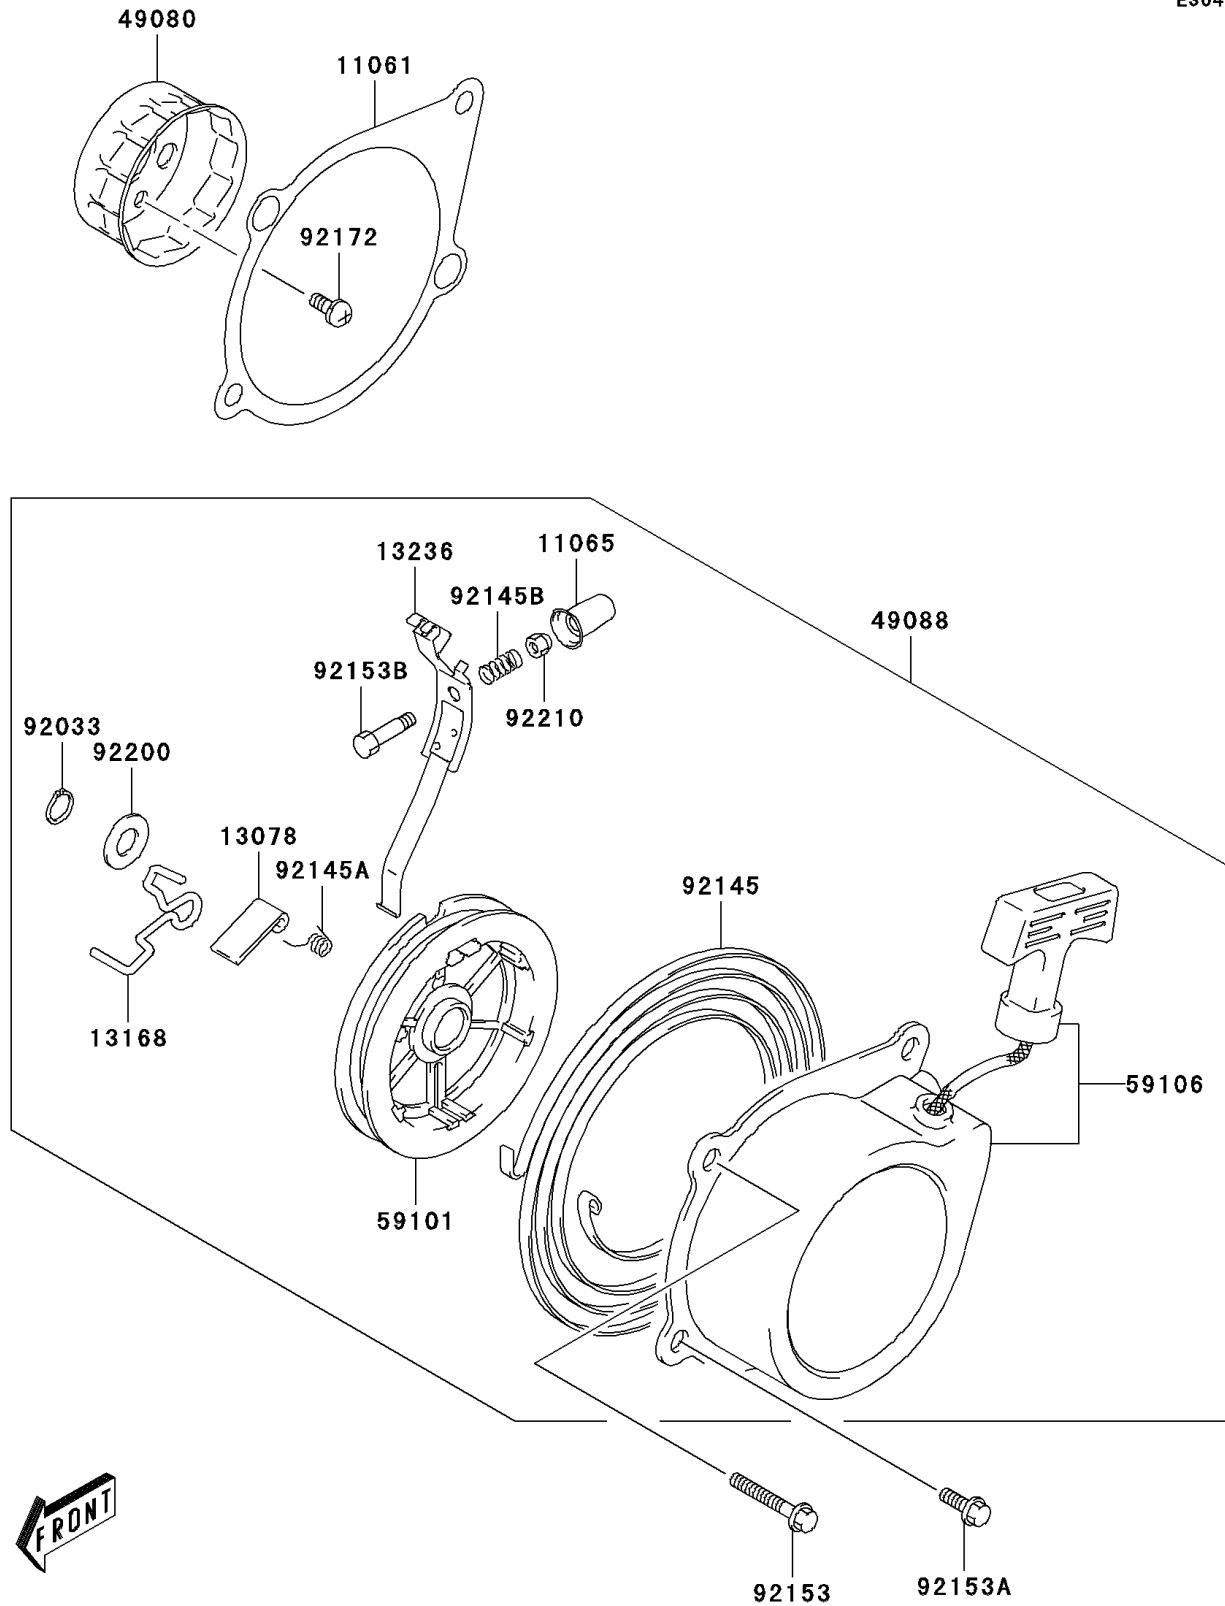

2003 KFX®50 PARTS DIAGRAM

Recoil Starter

E3040

2003 KFX®50 PARTS LIST

Recoil Starter

ITEM NAME	PART NUMBER	QUANTITY
GASKET,RECOIL STARTER (Ref # 11061)	11061-S050	1
CAP (Ref # 11065)	11065-S023	1
RATCHET (Ref # 13078)	13078-S002	1
LEVER (Ref # 13168)	13168-S003	1
LEVER-COMP (Ref # 13236)	13236-S003	1
PULLEY-STARTING (Ref # 49080)	49080-S001	1
STARTER-RECOIL (Ref # 49088)	49088-S004	1
REEL (Ref # 59101)	59101-S003	1
ROPE (Ref # 59106)	59106-S001	1
RING-SNAP (Ref # 92033)	92033-S001	1
SPRING (Ref # 92145)	92145-S069	1
SPRING,RETURN (Ref # 92145A)	92145-S070	1
SPRING (Ref # 92145B)	92145-S071	1
BOLT (Ref # 92153)	92153-S006	1
BOLT,RECOIL STARTER (Ref # 92153A)	92153-S193	1
BOLT (Ref # 92153B)	92153-S209	1
SCREW,STARTER (Ref # 92172)	92172-S128	1
WASHER (Ref # 92200)	92200-S103	1
NUT (Ref # 92210)	92210-S077	1