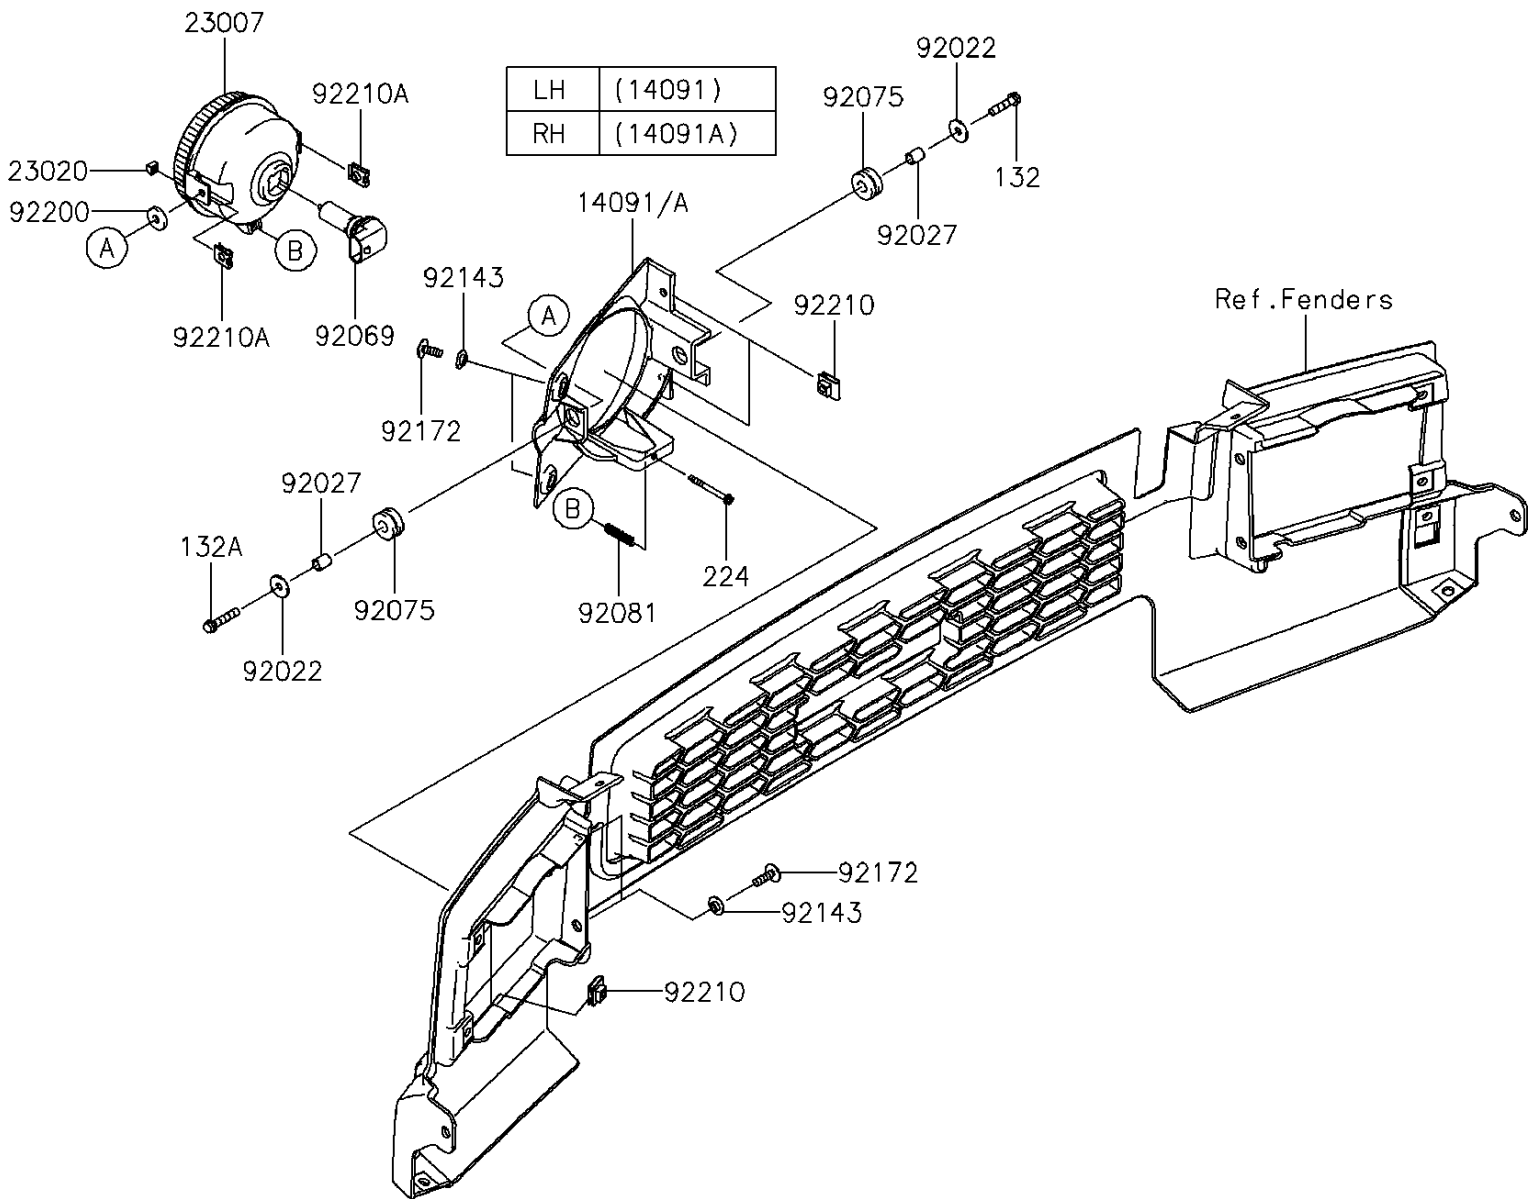

2014 MULE™ 4010 Trans4x4® PARTS DIAGRAM

Headlight(s)

F2710

2014 MULE™ 4010 Trans4x4® PARTS LIST

Headlight(s)

ITEM NAME	PART NUMBER	QUANTITY
BOLT-FLANGED-SMALL,6X25 (Ref # 132)	132BA0625	1
BOLT-FLANGED-SMALL,6X30 (Ref # 132A)	132BA0630	1
COVER,HEAD LAMP,LH (Ref # 14091)	14091-0827	1
COVER,HEAD LAMP,RH (Ref # 14091A)	14091-0828	1
SCREW-PAN-WP-CROS,4X45 (Ref # 224)	224AA0445	1
LENS-COMP,HEAD LAMP (Ref # 23007)	23007-0096	1
NUT,4MM,FOCUS ADJUST (Ref # 23020)	23020-018	1
WASHER,6.5X20X1.6 (Ref # 92022)	92022-125	1
COLLAR,6.8X10X12 (Ref # 92027)	92027-162	1
BULB,12V 35/35W (Ref # 92069)	92069-0019	1
DAMPER (Ref # 92075)	92075-1690	1
SPRING,FOCUS ADJUST (Ref # 92081)	92081-1896	1
COLLAR (Ref # 92143)	92143-1087	1
SCREW,TAPPING,6X20 (Ref # 92172)	92172-0488	1
WASHER,6.5X20X3.2 (Ref # 92200)	92200-0359	1
NUT,LEAF SPRING,6MM (Ref # 92210)	92210-0624	1
NUT (Ref # 92210A)	92210-1125	1