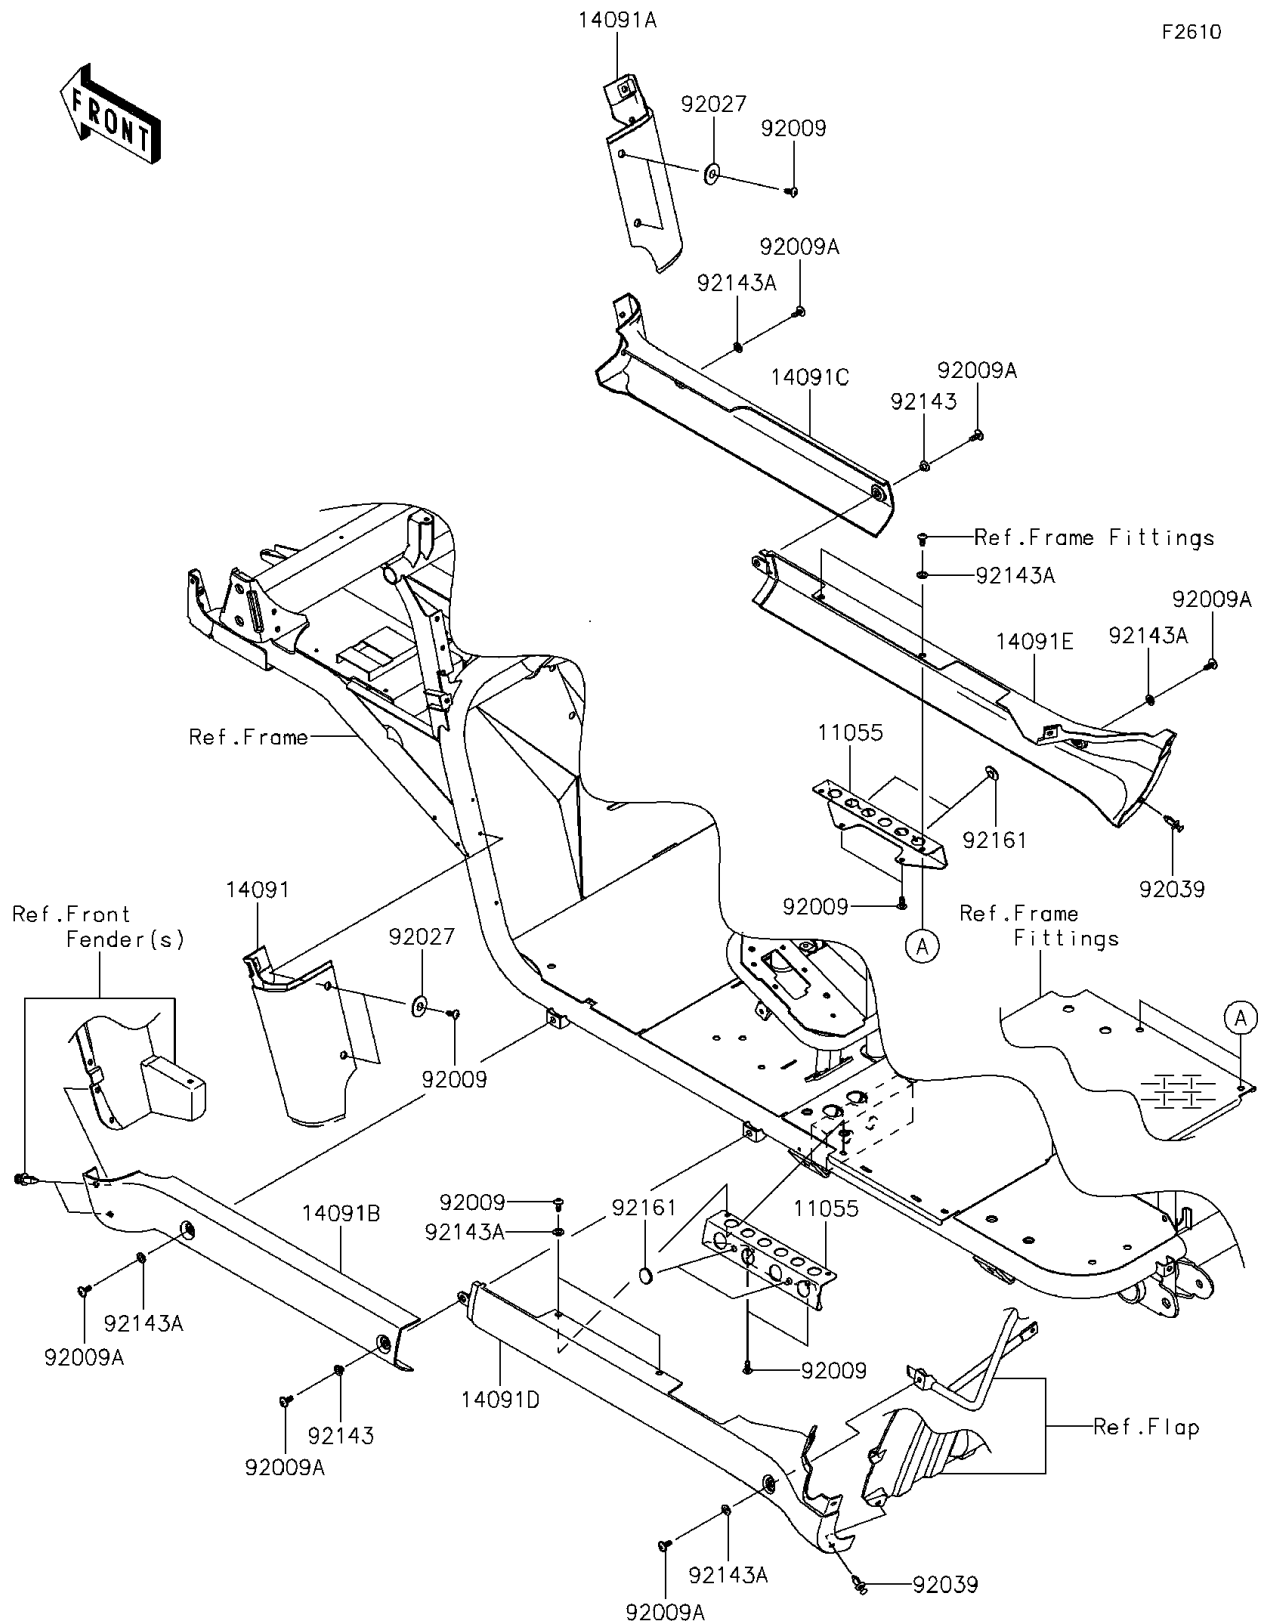

2014 MULE™ 4010 Trans4x4® PARTS DIAGRAM

Side Covers/Chain Cover

2014 MULE™ 4010 Trans4x4® PARTS LIST

Side Covers/Chain Cover

ITEM NAME	PART NUMBER	QUANTITY
BRACKET (Ref # 11055)	11055-0599	1
COVER,FR FENDER,LWR,LH,F.BLACK (Ref # 14091)	14091-0821-6Z	1
COVER,FR FENDER,LWR,RH,F.BLACK (Ref # 14091A)	14091-0822-6Z	1
COVER,SIDE STEP,FR,LH,F.BLACK (Ref # 14091B)	14091-0823-6Z	1
COVER,SIDE STEP,FR,RH,F.BLACK (Ref # 14091C)	14091-0824-6Z	1
COVER,SIDE STEP,RR,LH,F.BLACK (Ref # 14091D)	14091-0825-6Z	1
COVER,SIDE STEP,RR,RH,F.BLACK (Ref # 14091E)	14091-0826-6Z	1
SCREW,TAPPING,6X16 (Ref # 92009)	92009-1166	1
SCREW,6X16 (Ref # 92009A)	92009-1621	1
COLLAR,L=4.7 (Ref # 92027)	92027-1964	1
RIVET (Ref # 92039)	92039-1229	1
COLLAR (Ref # 92143)	92143-1057	1
COLLAR (Ref # 92143A)	92143-1087	1
DAMPER,RUBBER (Ref # 92161)	92161-1200	1