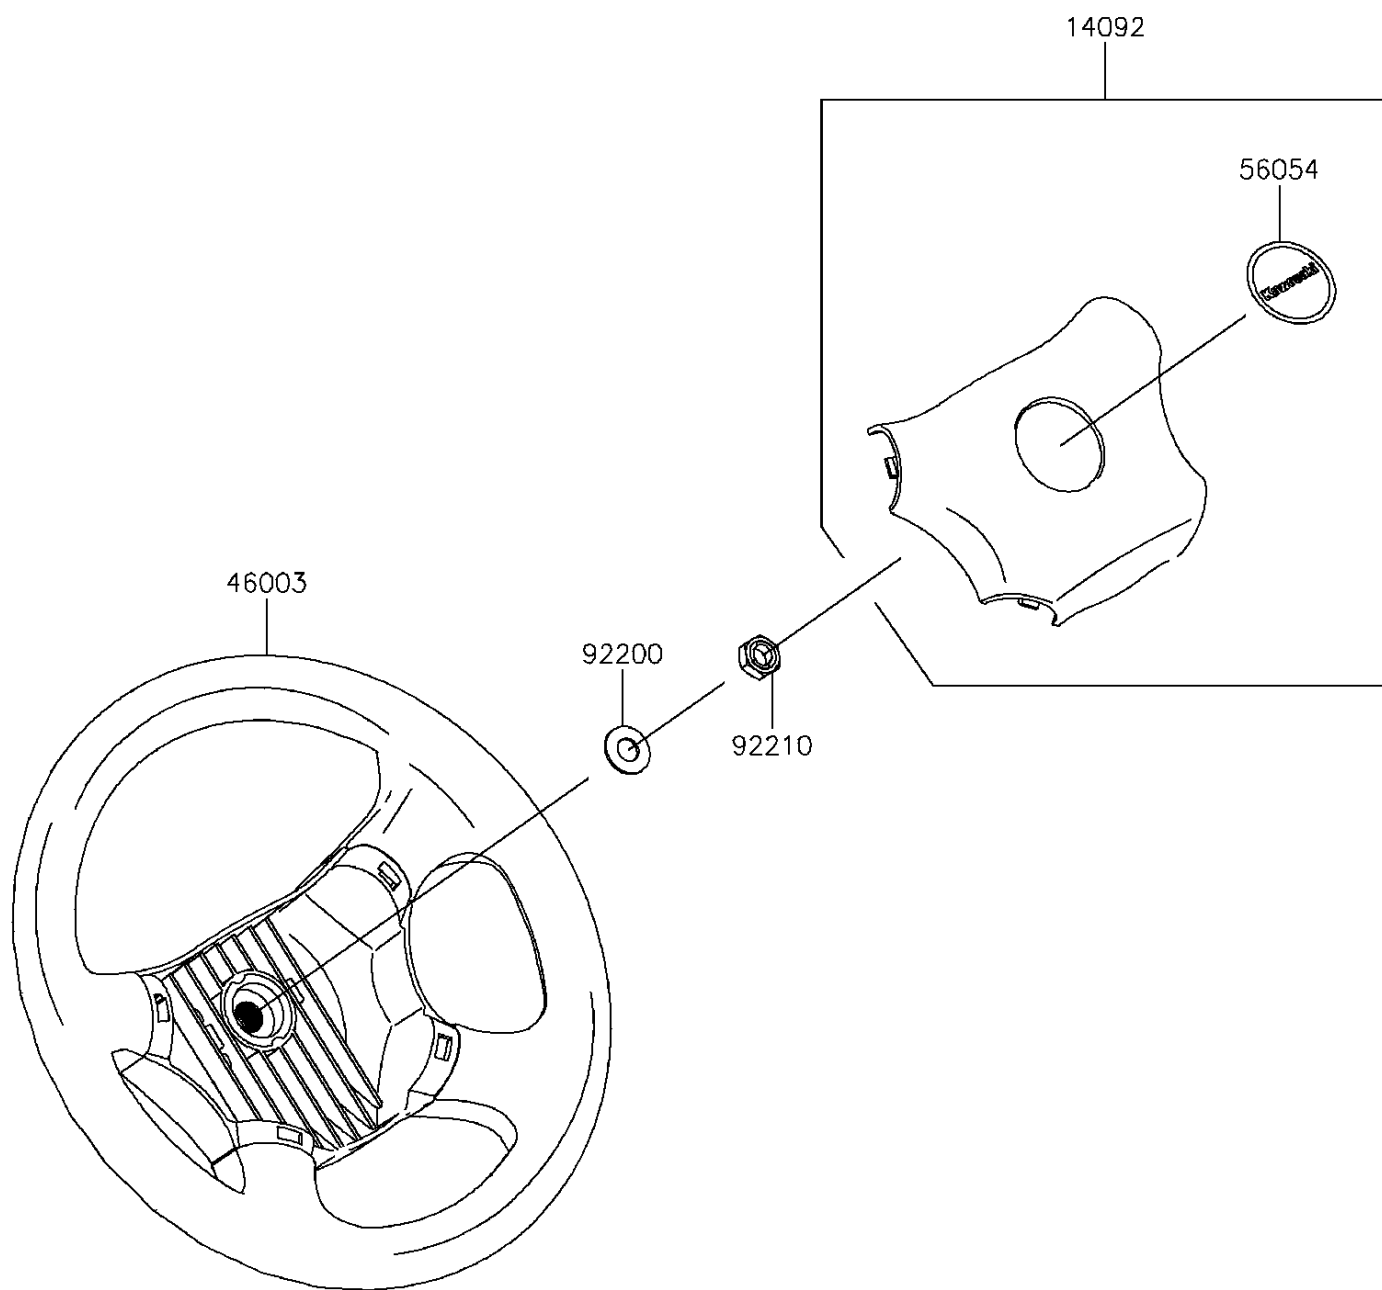

2014 MULE™ 4010 Trans4x4® PARTS DIAGRAM

Steering Wheel

F2311

2014 MULE™ 4010 Trans4x4® PARTS LIST

Steering Wheel

ITEM NAME	PART NUMBER	QUANTITY
COVER,HORN SWITCH (Ref # 14092)	14092-1029	1
HANDLE (Ref # 46003)	46003-0595	1
MARK,CENTER LOGO,KAWASAKI (Ref # 56054)	56054-1188	1
WASHER,12.1X25X1.6 (Ref # 92200)	92200-0455	1
NUT,LOCK,12MM (Ref # 92210)	92210-1249	1