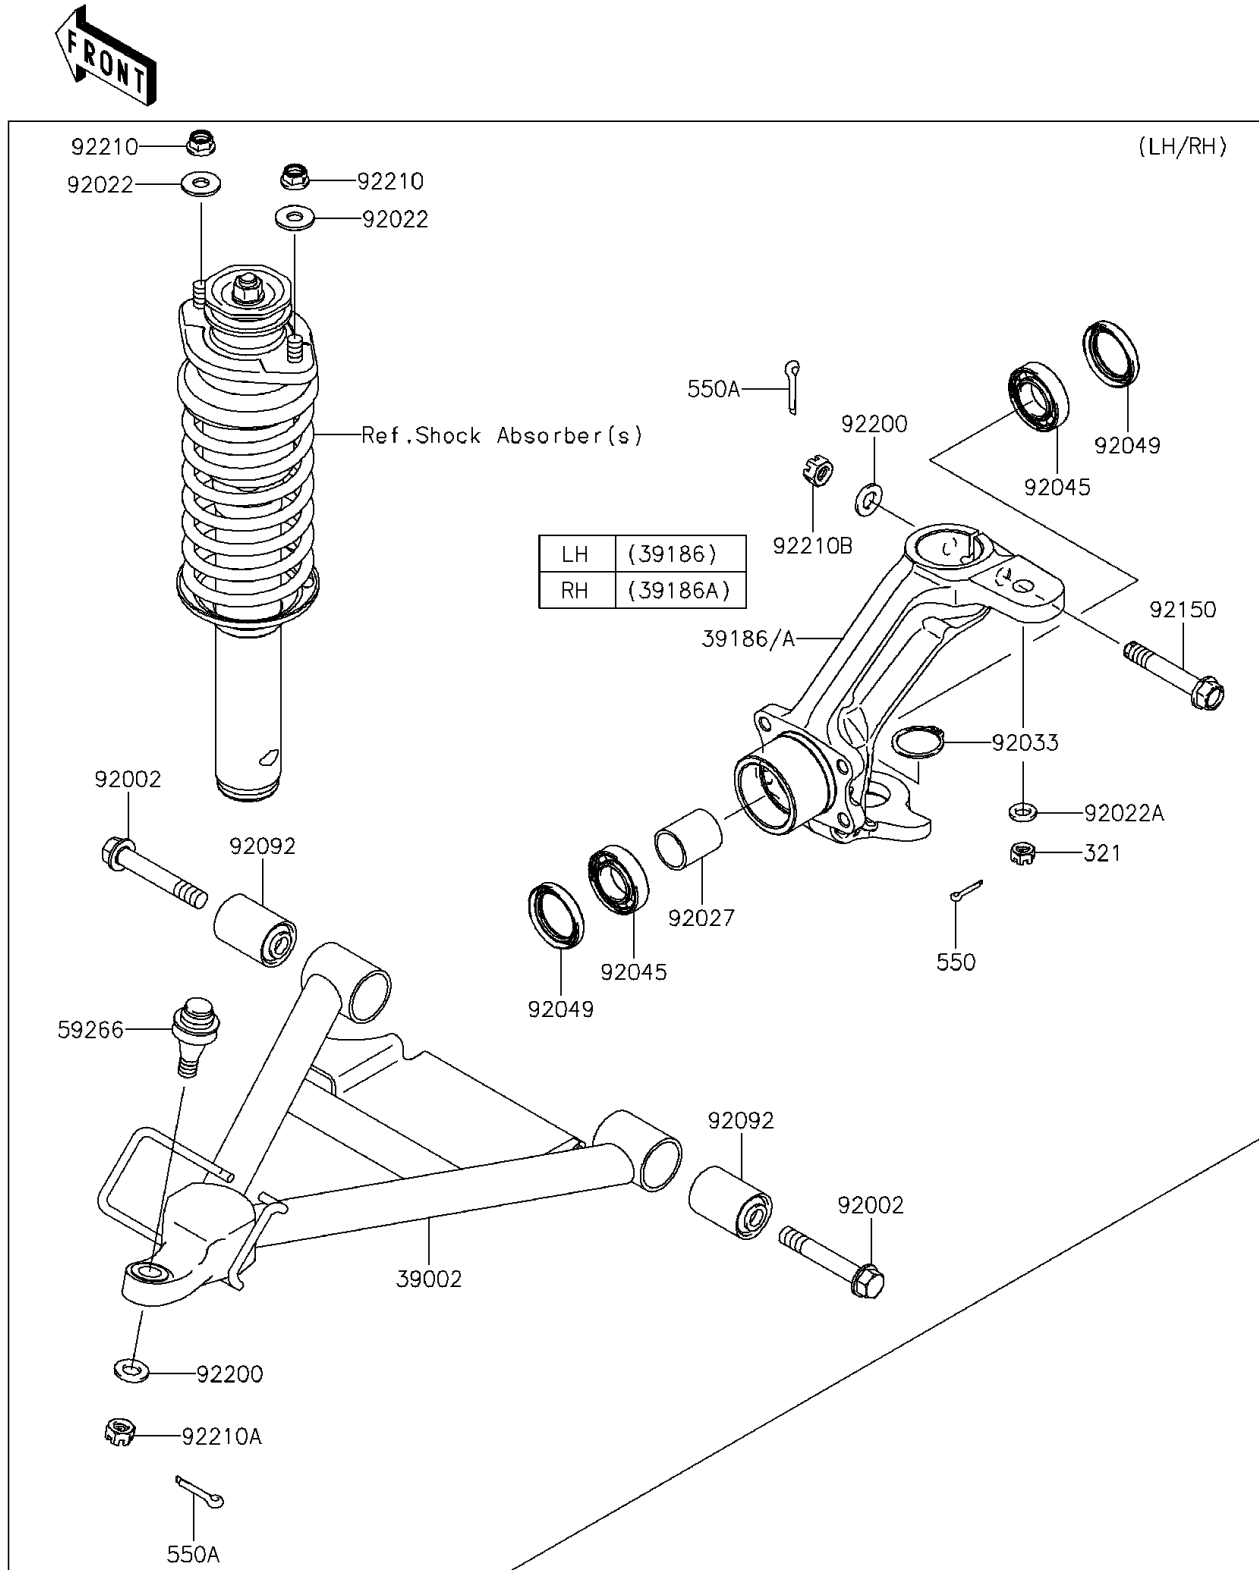

2014 MULE™ 4010 Trans4x4® PARTS DIAGRAM

Front Suspension

F2152

2014 MULE™ 4010 Trans4x4® PARTS LIST

Front Suspension

ITEM NAME	PART NUMBER	QUANTITY
NUT-CASTLE (Ref # 321)	321BA1000	1
ARM-COMP-SUSP (Ref # 39002)	39002-0001	1
KNUCKLE,FR,LH (Ref # 39186)	39186-0074	1
KNUCKLE,FR,RH (Ref # 39186A)	39186-0075	1
PIN-COTTER,2.0X22 (Ref # 550)	550AA2022	1
PIN-COTTER,3.0X25 (Ref # 550A)	550AA3025	1
JOINT-BALL (Ref # 59266)	59266-1080	1
BOLT,FLANGED,12X75 (Ref # 92002)	92002-1661	1
WASHER,10.5X26X2.3 (Ref # 92022)	92022-044	1
WASHER,10.5X18X2.5 (Ref # 92022A)	92022-1876	1
COLLAR,L=34.5 (Ref # 92027)	92027-1538	1
RING-SNAP,C-TYPE,32MM (Ref # 92033)	92033-1262	1
BEARING-BALL,60052RD (Ref # 92045)	92045-0105	1
SEAL-OIL,SD35X47X7HS (Ref # 92049)	92049-1513	1
BUSHING-RUBBER (Ref # 92092)	92092-1065	1
BOLT,FLANGED,12X72 (Ref # 92150)	92150-1356	1
WASHER,12.3X23X2.3 (Ref # 92200)	92200-1004	1
NUT,LOCK,FLANGED,10MM (Ref # 92210)	92210-0276	1
NUT,CASTLE,12MM (Ref # 92210A)	92210-0395	1
NUT,12MM (Ref # 92210B)	92210-7501	1