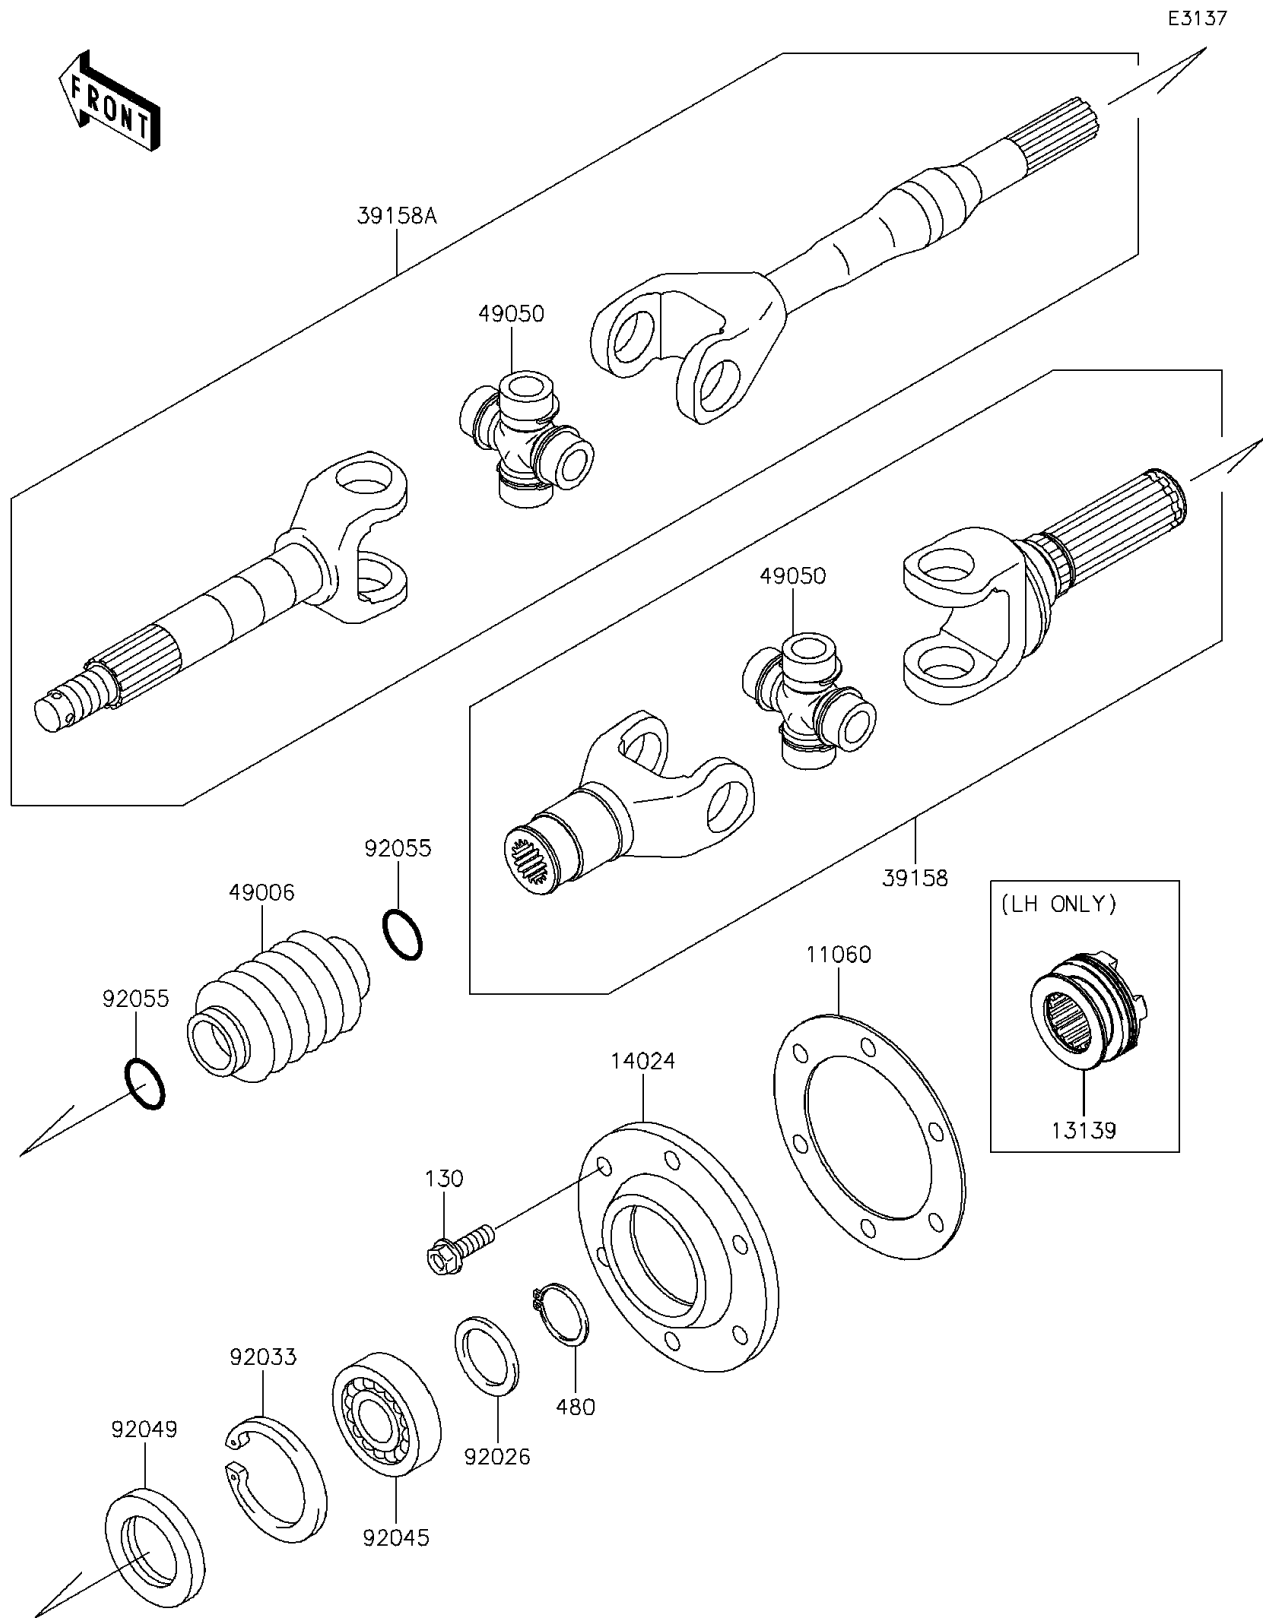

2014 MULE™ 4010 Trans4x4® PARTS DIAGRAM

Drive Shaft-Rear

2014 MULE™ 4010 Trans4x4® PARTS LIST

Drive Shaft-Rear

ITEM NAME	PART NUMBER	QUANTITY
GASKET,DRIVESHAFT COVER (Ref # 11060)	11060-1251	1
BOLT-FLANGED,8X25 (Ref # 130)	130BA0825	1
SHIFTER (Ref # 13139)	13139-0009	1
COVER,DRIVESHAFT (Ref # 14024)	14024-1560	1
SHAFT-ASSY-DRIVE,INSIDE (Ref # 39158)	39158-1119	1
SHAFT-ASSY-DRIVE (Ref # 39158A)	39158-1120	1
CIRCLIP-TYPE-C,28MM (Ref # 480)	480J2800	1
BOOT,DRIVE SHAFT (Ref # 49006)	49006-1257	1
SPIDER (Ref # 49050)	49050-0034	1
SPACER,28.1X38X2.6 (Ref # 92026)	92026-1489	1
RING-SNAP,55MM (Ref # 92033)	92033-1274	1
BEARING-BALL,L 6006 (Ref # 92045)	92045-0108	1
SEAL-OIL,TC35X55X8 (Ref # 92049)	92049-1298	1
RING-O,19.5X3.0 (Ref # 92055)	92055-1451	1