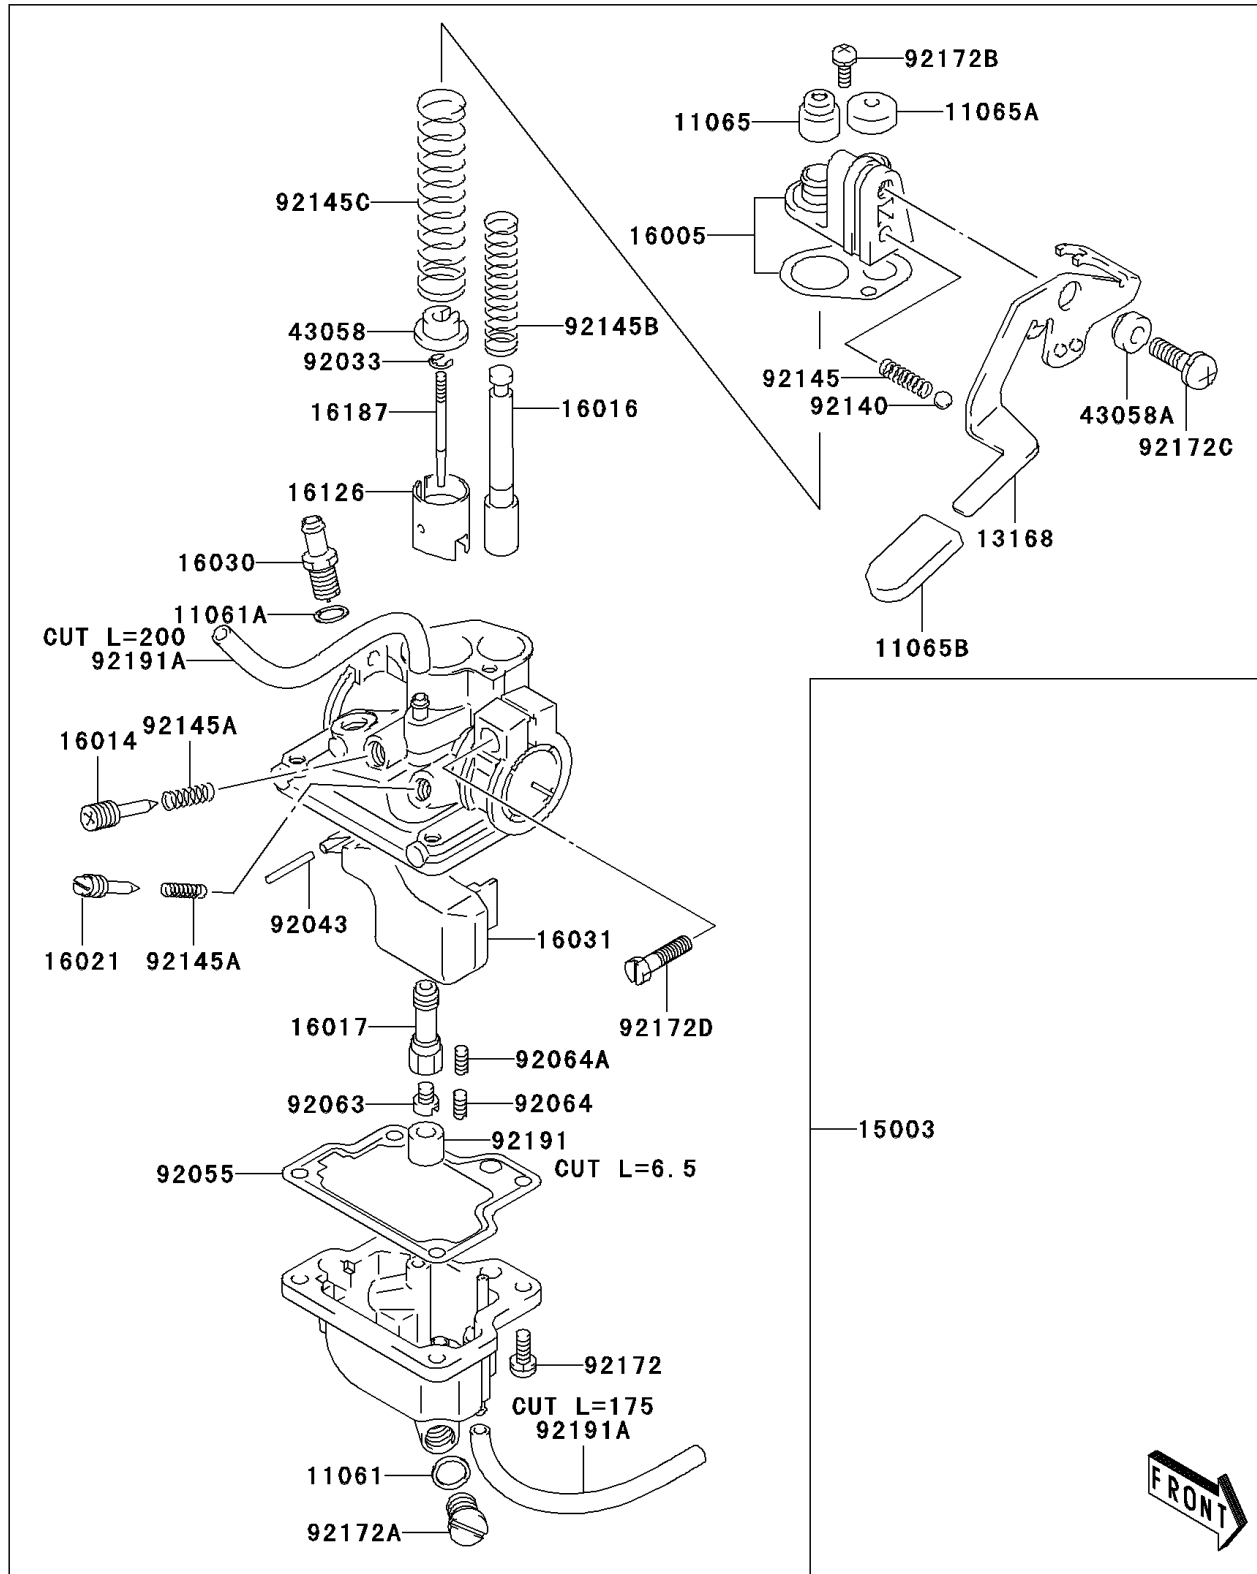

2003 KFX®50 PARTS DIAGRAM

Carburetor

E1611

2003 KFX®50 PARTS LIST

Carburetor

ITEM NAME	PART NUMBER	QUANTITY
GASKET (Ref # 11061)	11061-S048	1
GASKET (Ref # 11061A)	11061-S049	1
CAP (Ref # 11065)	11065-S020	1
CAP,STARTER (Ref # 11065A)	11065-S021	1
CAP,LEVER (Ref # 11065B)	11065-S043	1
LEVER,STARTER (Ref # 13168)	13168-S002	1
CARBURETOR-ASSY (Ref # 15003)	15003-S004	1
TOP-CHAMBER (Ref # 16005)	16005-S009	1
SCREW-PILOT AIR (Ref # 16014)	16014-S004	1
PLUNGER (Ref # 16016)	16016-S004	1
JET-NEEDLE,E-6 (Ref # 16017)	16017-S003	1
SCREW-THROTTLE STOP (Ref # 16021)	16021-S003	1
VALVE-FLOAT (Ref # 16030)	16030-S004	1
FLOAT (Ref # 16031)	16031-S004	1
VALVE,CA 3.0 (Ref # 16126)	16126-S006	1
NEEDLE-JET,3E3-4 (Ref # 16187)	16187-S005	1
RING,THROTTLE VALVE SPRING (Ref # 43058)	43058-S003	1
RING (Ref # 43058A)	43058-S004	1
RING-SNAP,NEEDLE (Ref # 92033)	92033-S025	1
PIN (Ref # 92043)	92043-S027	1
RING-O,FLOAT CHAMBER (Ref # 92055)	92055-S039	1
JET-MAIN,#55 (Ref # 92063)	92063-S003	1
JET-PILOT,#0.38 (Ref # 92064)	92064-S004	1
JET-PILOT,#15 (Ref # 92064A)	92064-S005	1
BALL (Ref # 92140)	92140-S002	1
SPRING,STARTER SHAFT (Ref # 92145)	92145-S012	1
SPRING (Ref # 92145A)	92145-S060	1
SPRING,STARTER VALVE (Ref # 92145B)	92145-S061	1
SPRING,THROTTLE VALVE (Ref # 92145C)	92145-S062	1

2003 KFX®50 PARTS LIST

Carburetor

ITEM NAME	PART NUMBER	QUANTITY
SCREW,OIL PUMP (Ref # 92172)	92172-S121	1
SCREW (Ref # 92172A)	92172-S124	1
SCREW (Ref # 92172B)	92172-S125	1
SCREW (Ref # 92172C)	92172-S126	1
SCREW (Ref # 92172D)	92172-S246	1
TUBE,VACUUM (Ref # 92191)	92191-S038	1
TUBE (Ref # 92191A)	92191-S041	1