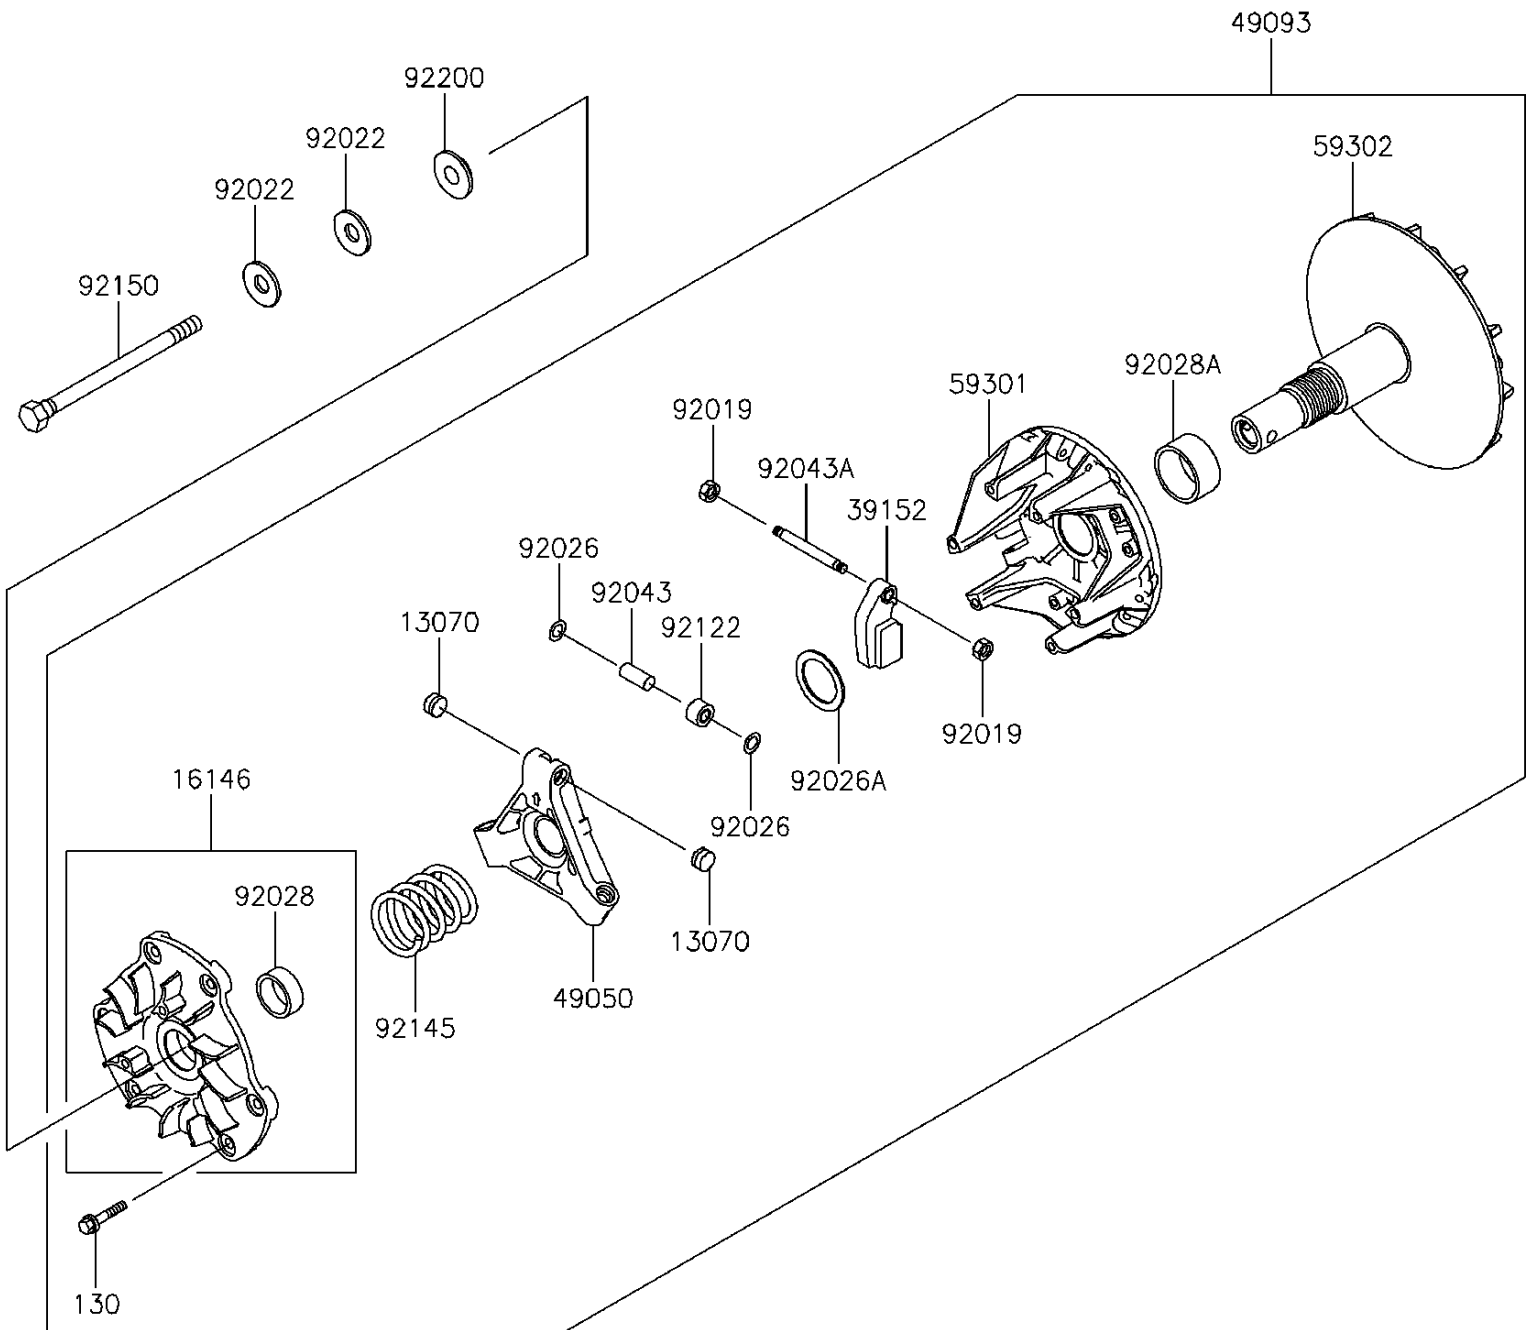

2014 MULE™ 4010 Trans4x4® PARTS DIAGRAM

Drive Converter

E1391

2014 MULE™ 4010 Trans4x4® PARTS LIST

Drive Converter

ITEM NAME	PART NUMBER	QUANTITY
BOLT-FLANGED,6X30 (Ref # 130)	130CA0630	1
GUIDE (Ref # 13070)	13070-1330	1
COVER-ASSY (Ref # 16146)	16146-1219	1
WEIGHT-RAMP (Ref # 39152)	39152-1078	1
SPIDER (Ref # 49050)	49050-0013	1
CONVERTER-ASSY-DRIVE (Ref # 49093)	49093-0025	1
SHEAVE-MOVABLE (Ref # 59301)	59301-0016	1
SHEAVE-COMP (Ref # 59302)	59302-1085	1
NUT,LOCK,6MM (Ref # 92019)	92019-008	1
WASHER,SPECIAL CONICAL (Ref # 92022)	92022-1901	1
SPACER (Ref # 92026)	92026-1512	1
SPACER,32.3X44.3X3.6 (Ref # 92026A)	92026-1591	1
BUSHING (Ref # 92028)	92028-1861	1
BUSHING (Ref # 92028A)	92028-1864	1
PIN (Ref # 92043)	92043-1572	1
PIN (Ref # 92043A)	92043-1573	1
ROLLER (Ref # 92122)	92122-1204	1
SPRING,YELLOW PAINT (Ref # 92145)	92145-0639	1
BOLT,12X163.5 (Ref # 92150)	92150-1008	1
WASHER (Ref # 92200)	92200-1401	1