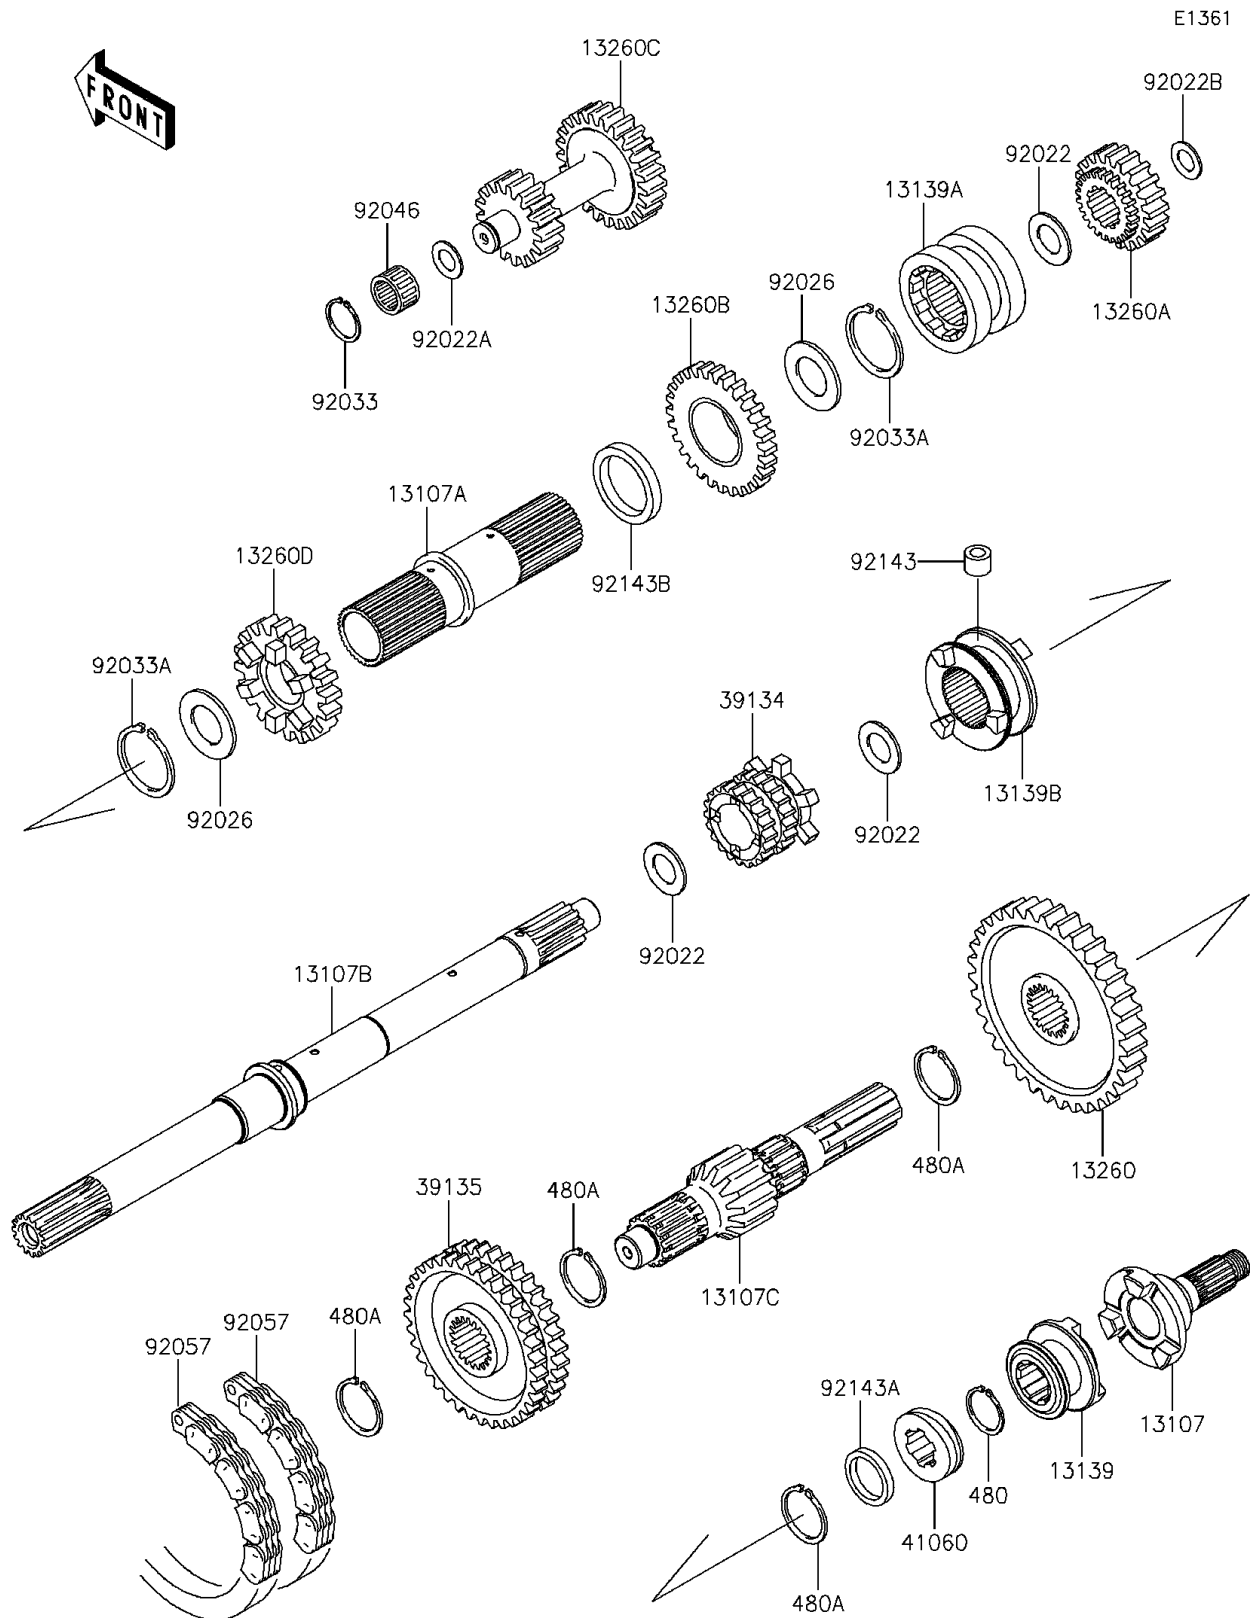

## 2014 MULE™ 4010 Trans4x4® PARTS DIAGRAM

Transmission

## 2014 MULE™ 4010 Trans4x4® PARTS LIST

Transmission

ITEM NAME	PART NUMBER	QUANTITY
SHAFT,2WD/4WD (Ref # 13107)	13107-0106	1
SHAFT,INPUT OUTER (Ref # 13107A)	13107-1309	1
SHAFT,INPUT (Ref # 13107B)	13107-1470	1
SHAFT,OUTPUT,14T (Ref # 13107C)	13107-1517	1
SHIFTER,2WD/4WD (Ref # 13139)	13139-0010	1
SHIFTER,SPEED,HI/LOW (Ref # 13139A)	13139-1069	1
SHIFTER,FR/RR (Ref # 13139B)	13139-1072	1
GEAR,OUTPUT REVERSE,51T (Ref # 13260)	13260-1288	1
GEAR,INPUT REDUCTION,20T (Ref # 13260A)	13260-1289	1
GEAR,INPUT REDUCTION,28T (Ref # 13260B)	13260-1290	1
GEAR,REDUCTION,17T&25T (Ref # 13260C)	13260-1291	1
GEAR,INPUT 28T (Ref # 13260D)	13260-1462	1
SPROCKET-DRIVE,20T (Ref # 39134)	39134-1055	1
SPROCKET-DRIVEN,41T (Ref # 39135)	39135-1055	1
GEAR-METER SCREW (Ref # 41060)	41060-1147	1
CIRCLIP-TYPE-C,25MM (Ref # 480)	480J2500	1
CIRCLIP-TYPE-C,30MM (Ref # 480A)	480J3000	1
WASHER,25.3X33X1 (Ref # 92022)	92022-1109	1
WASHER,17.3X28X1 (Ref # 92022A)	92022-255	1
WASHER,17.3X30X1.4 (Ref # 92022B)	92022-270	1
SPACER,35.3X44X0.5 (Ref # 92026)	92026-1375	1
RING-SNAP (Ref # 92033)	92033-032	1
RING-SNAP (Ref # 92033A)	92033-1269	1
BEARING-NEEDLE,K17X23X13.8 (Ref # 92046)	92046-1184	1
CHAIN,REVERSE,81RH2520,54L (Ref # 92057)	92057-1364	1
COLLAR,8X14X10.5 (Ref # 92143)	92143-1497	1
COLLAR,25X32X4.5 (Ref # 92143A)	92143-1597	1
COLLAR (Ref # 92143B)	92143-1599	1