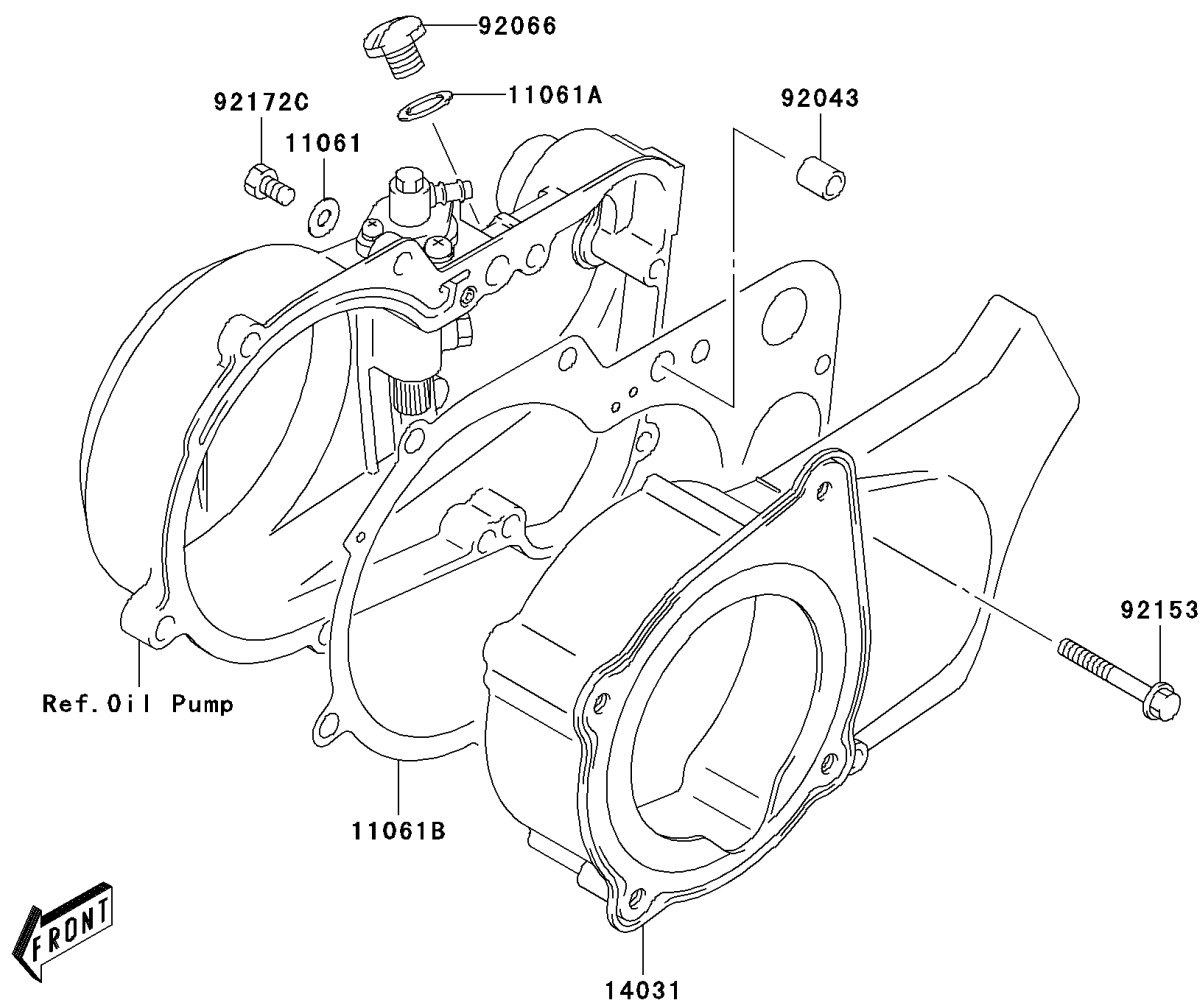

2003 KFX[®]50 PARTS DIAGRAM

Engine Cover(s)

E1431

2003 KFX[®]50 PARTS LIST

Engine Cover(s)

ITEM NAME	PART NUMBER	QUANTITY
GASKET,OIL HOSE (Ref # 11061)	11061-S045	1
GASKET,OIL FILLER PLUG (Ref # 11061A)	11061-S046	1
GASKET,CLUTCH COVER (Ref # 11061B)	11061-S047	1
COVER-GENERATOR (Ref # 14031)	14031-S005	1
PIN,CLUTCH COVER (Ref # 92043)	92043-S026	1
PLUG,OIL FILLER (Ref # 92066)	92066-S021	1
BOLT (Ref # 92153)	92153-S004	1
SCREW (Ref # 92172)	92172-S090	1
SCREW,CRANKCASE (Ref # 92172A)	92172-S117	1
SCREW,CLUTCH COVER (Ref # 92172B)	92172-S122	1
SCREW,OIL LEVEL (Ref # 92172C)	92172-S123	1