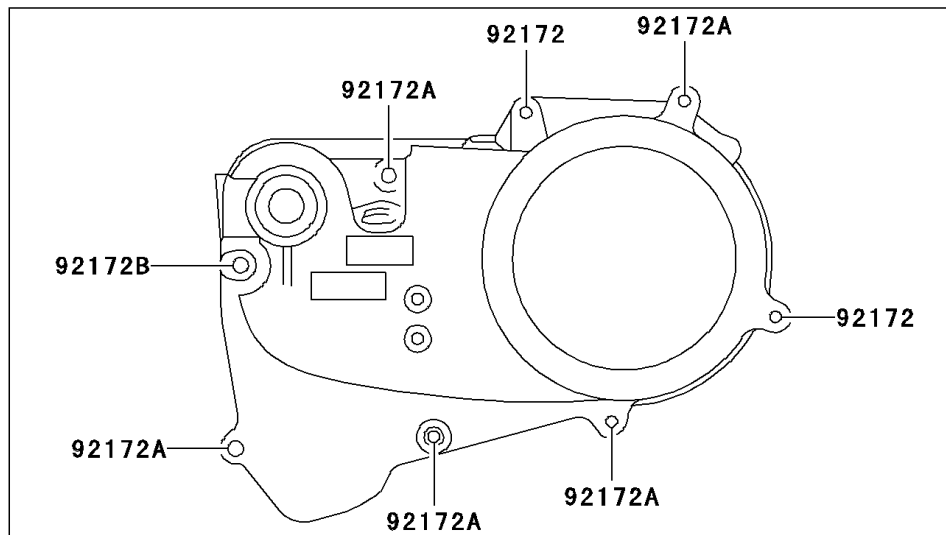

2003 KFX[®]50 PARTS DIAGRAM

Engine Cover(s)

E1431

2003 KFX[®]50 PARTS LIST

Engine Cover(s)

ITEM NAME	PART NUMBER	QUANTITY
GASKET,OIL HOSE (Ref # 11061)	11061-S045	1
GASKET,OIL FILLER PLUG (Ref # 11061A)	11061-S046	1
GASKET,CLUTCH COVER (Ref # 11061B)	11061-S047	1
COVER-GENERATOR (Ref # 14031)	14031-S005	1
PIN,CLUTCH COVER (Ref # 92043)	92043-S026	1
PLUG,OIL FILLER (Ref # 92066)	92066-S021	1
BOLT (Ref # 92153)	92153-S004	1
SCREW (Ref # 92172)	92172-S090	1
SCREW,CRANKCASE (Ref # 92172A)	92172-S117	1
SCREW,CLUTCH COVER (Ref # 92172B)	92172-S122	1
SCREW,OIL LEVEL (Ref # 92172C)	92172-S123	1