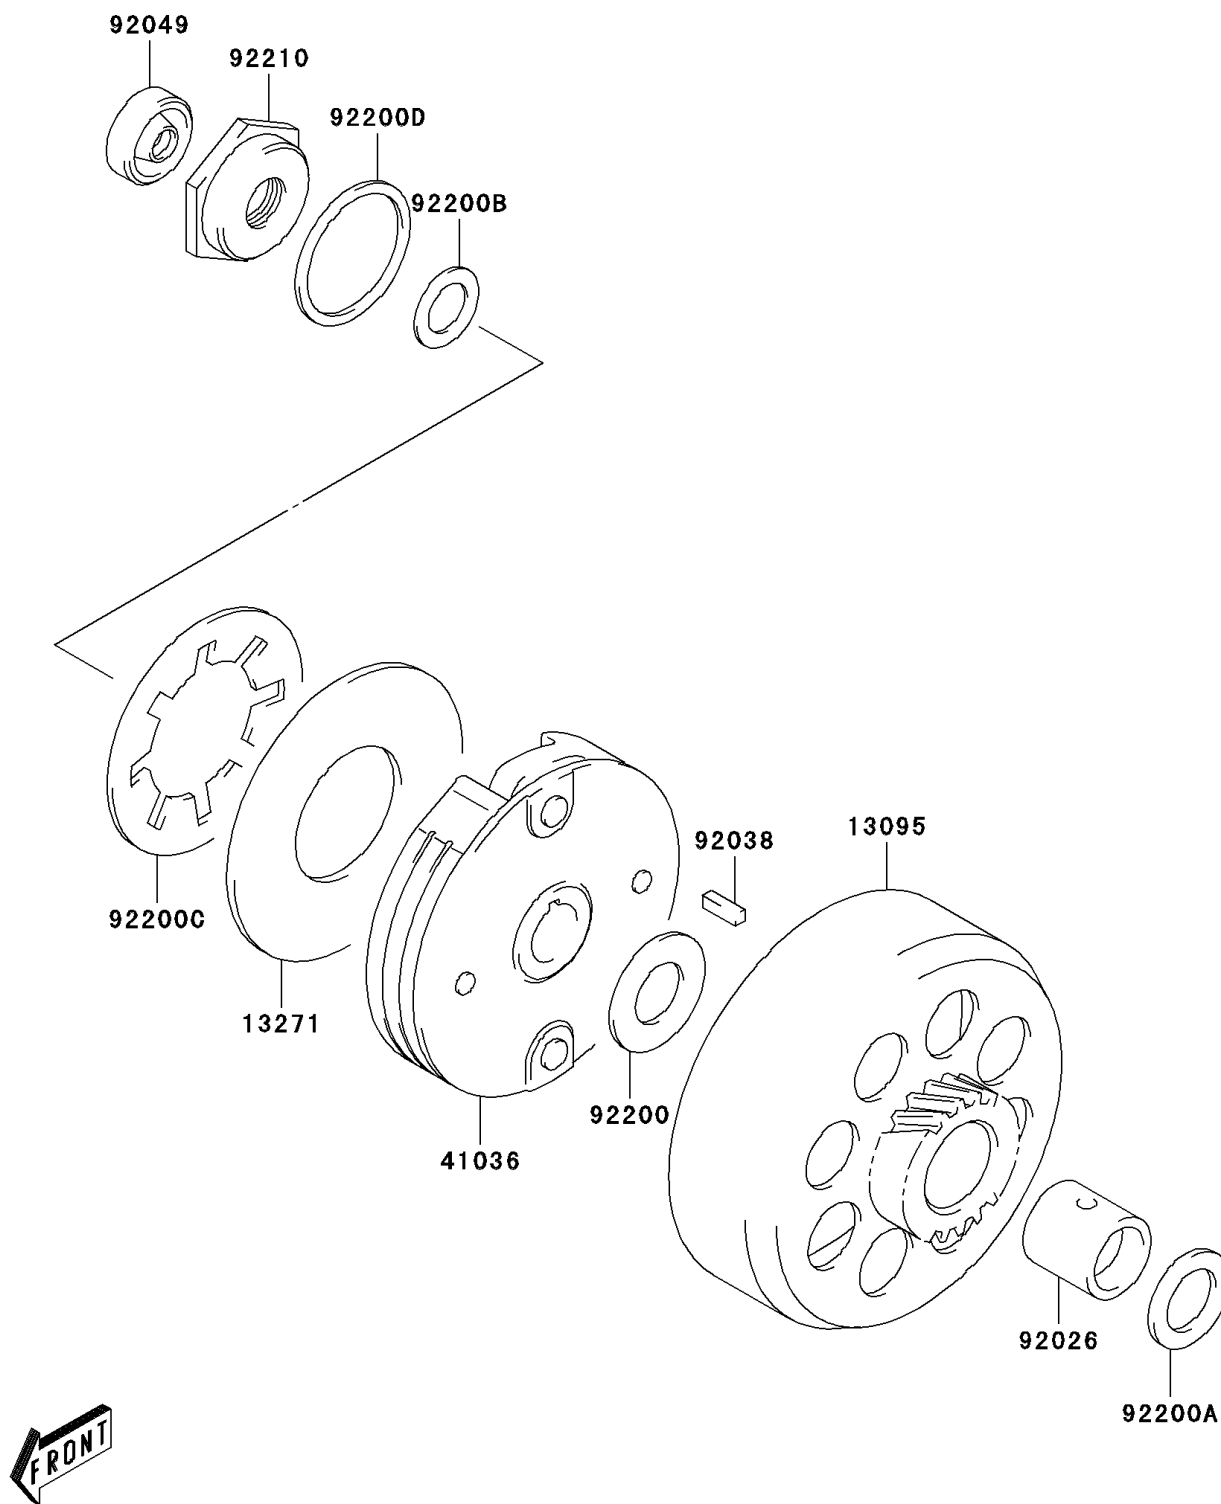

2003 KFX®50 PARTS DIAGRAM

Clutch

E1350

2003 KFX®50 PARTS LIST

Clutch

ITEM NAME	PART NUMBER	QUANTITY
HOUSING-COMP-CLUTCH (Ref # 13095)	13095-S004	1
PLATE,CLUTCH (Ref # 13271)	13271-S028	1
HUB-ASSY (Ref # 41036)	41036-S004	1
SPACER,DRIVEN GEAR (Ref # 92026)	92026-S056	1
KEY,CLUTCH (Ref # 92038)	92038-S004	1
SEAL-OIL,CLUTCH COVER (Ref # 92049)	92049-S030	1
WASHER,DRIVEN GEAR (Ref # 92200)	92200-S085	1
WASHER,14X29X1.50 (Ref # 92200A)	92200-S086	1
WASHER,CLUTCH (Ref # 92200B)	92200-S087	1
WASHER,CLUTCH (Ref # 92200C)	92200-S088	1
WASHER,CLUTCH (Ref # 92200D)	92200-S089	1
NUT,CLUTCH (Ref # 92210)	92210-S069	1