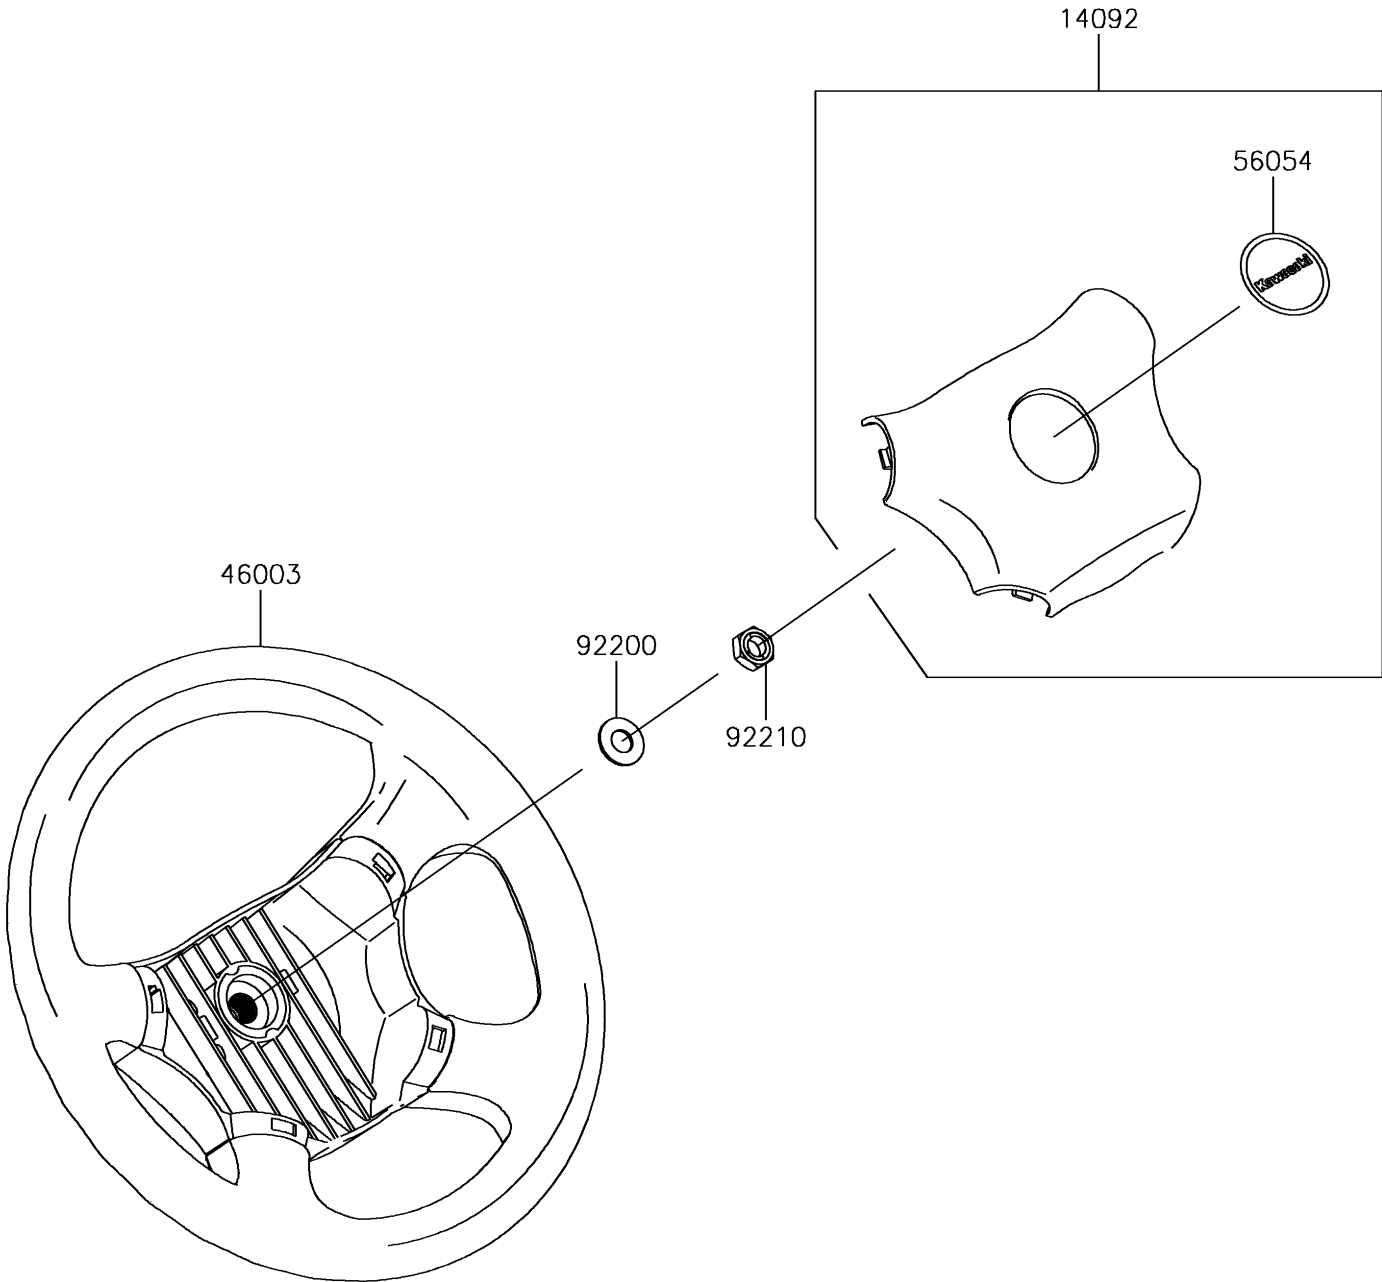

2018 MULE™ 4010 Trans4x4® FT PARTS DIAGRAM

Steering Wheel

F2311

2018 MULE™ 4010 Trans4x4® FT PARTS LIST

Steering Wheel

ITEM NAME	PART NUMBER	QUANTITY
COVER,HORN SWITCH (Ref # 14092)	14092-1029	1
HANDLE (Ref # 46003)	46003-0595	1
MARK,CENTER LOGO,KAWASAKI (Ref # 56054)	56054-1188	1
WASHER,12.1X25X1.6 (Ref # 92200)	92200-0455	1
NUT,LOCK,12MM (Ref # 92210)	92210-1249	1