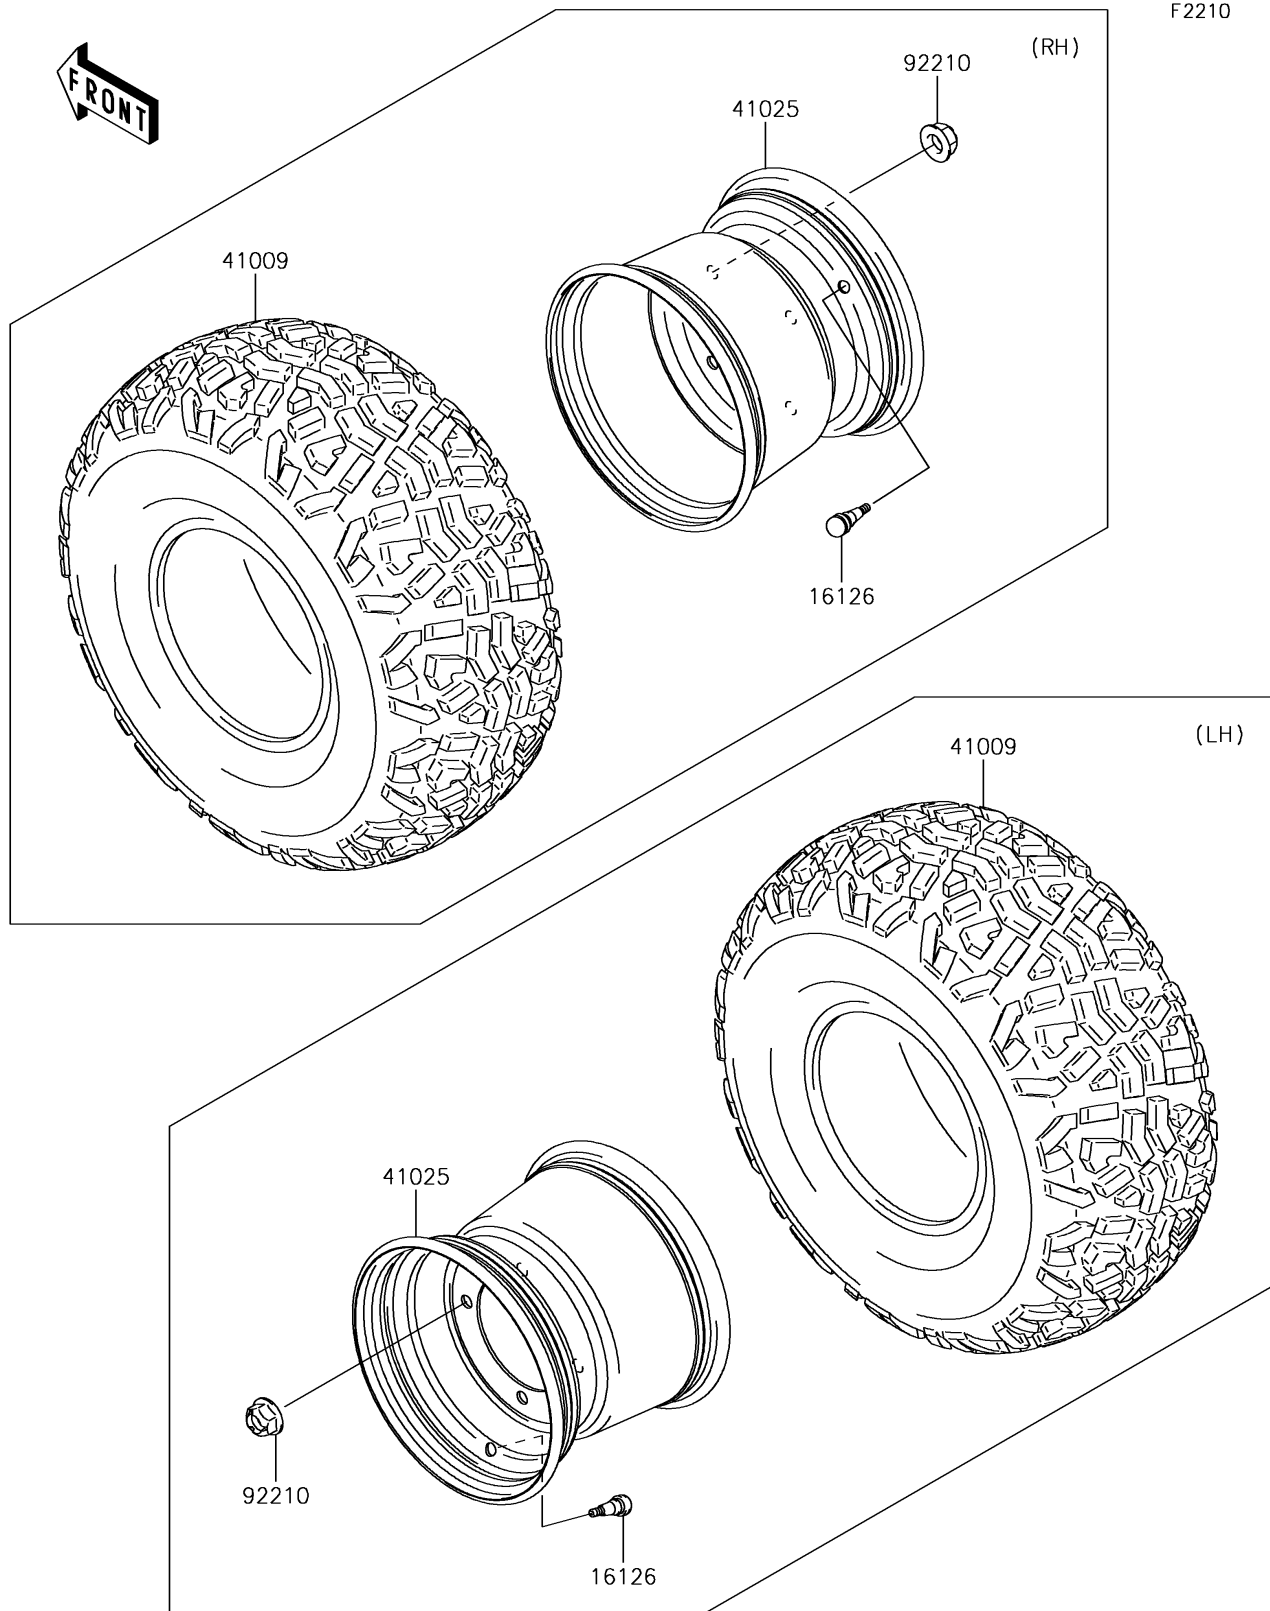

2018 MULE™ 4010 Trans4x4® FT PARTS DIAGRAM

Wheels/Tires

2018 MULE™ 4010 Trans4x4® FT PARTS LIST

Wheels/Tires

ITEM NAME	PART NUMBER	QUANTITY
VALVE (Ref # 16126)	16126-4001	1
TIRE,23X11.00-10 4PR (Ref # 41009)	41009-0294	1
RIM,10X8.5AT,F.S.BLACK (Ref # 41025)	41025-7504-397	1
NUT,12MM (Ref # 92210)	92210-0603	1