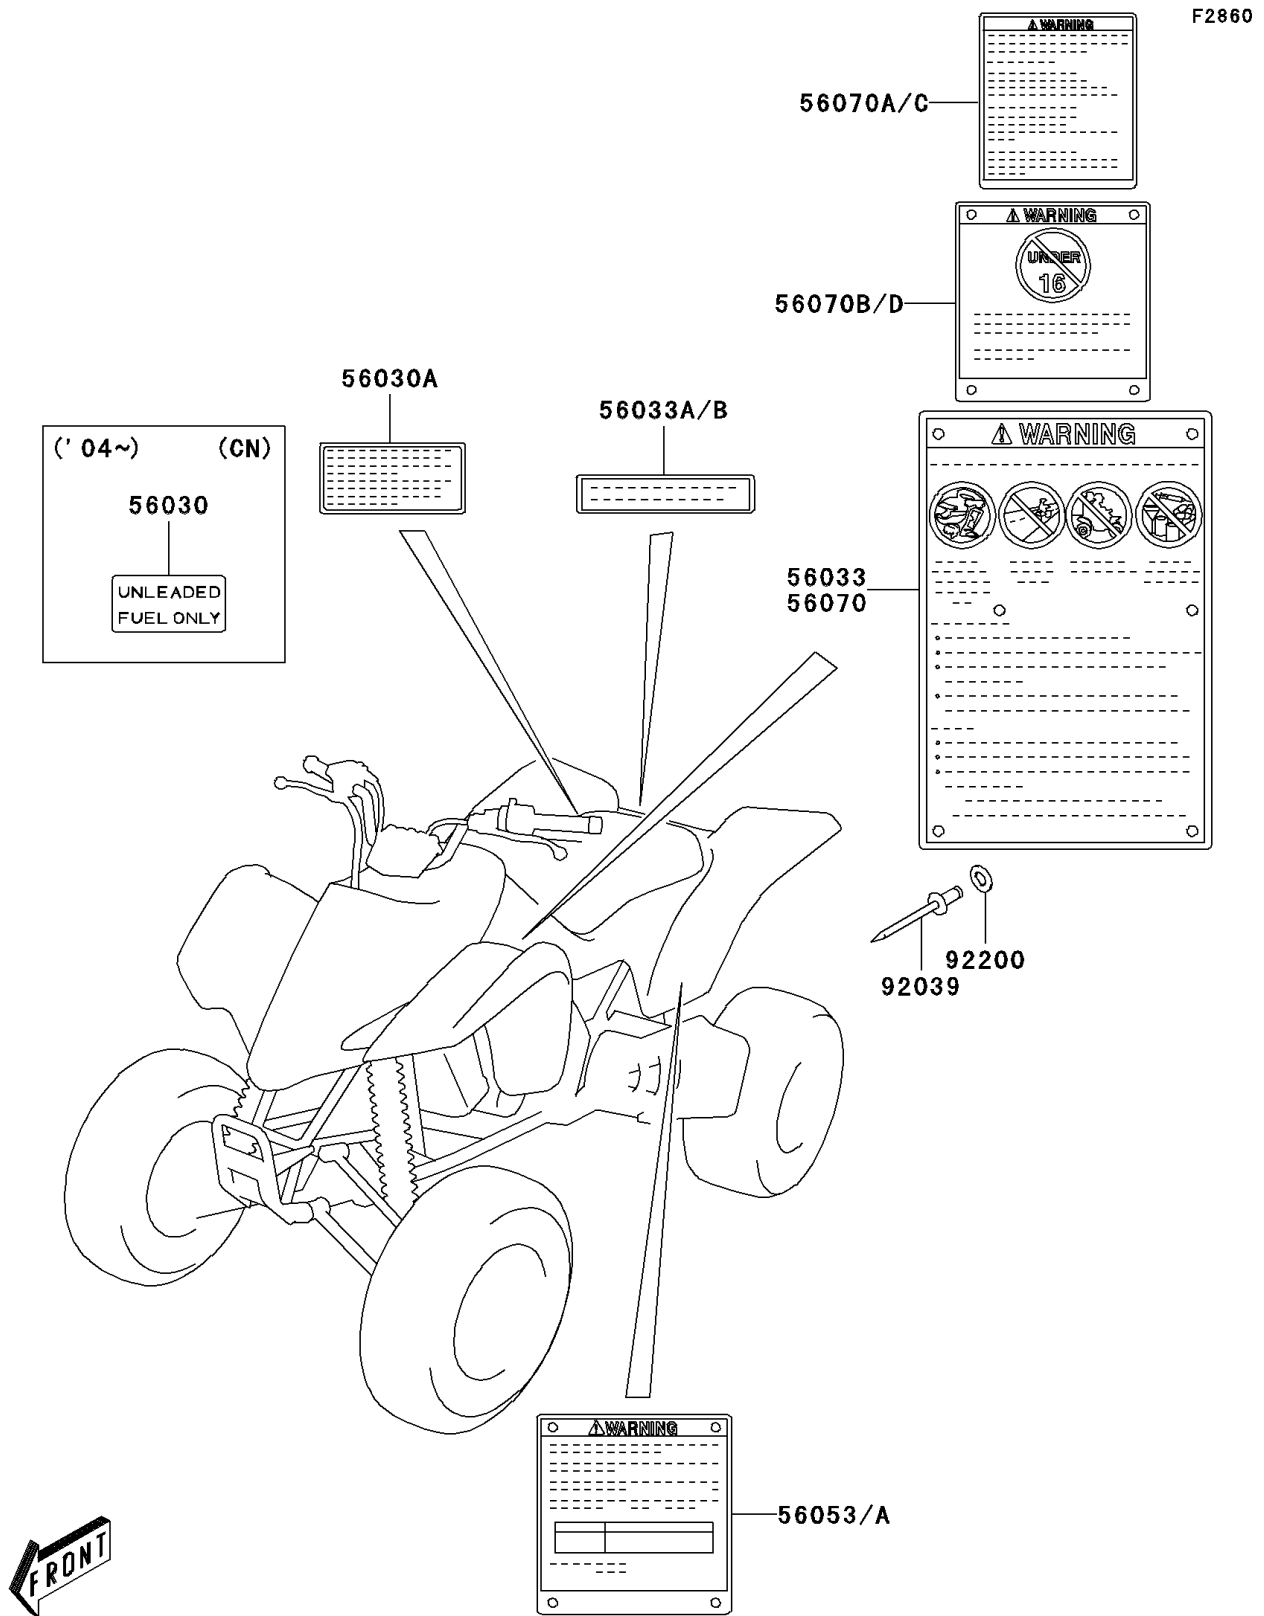

2003 KFX®400 PARTS DIAGRAM

Labels

2003 KFX®400 PARTS LIST

Labels

ITEM NAME	PART NUMBER	QUANTITY
LABEL-MANUAL,GENERAL WARNING (Ref # 56033)	56033-S008	1
LABEL-MANUAL,CHAIN ADJUSTMENT (Ref # 56033A)	56033-S011	1
LABEL-SPECIFICATION,TIRE (Ref # 56053)	56053-S005	1
LABEL-WARNING,GEAR SHIFTING (Ref # 56070A)	56070-S011	1
LABEL-WARNING,AGE 16 (Ref # 56070B)	56070-S012	1
RIVET,WARNING LABEL (Ref # 92039)	92039-S008	1
WASHER (Ref # 92200)	92200-S094	1
LABEL,MANUAL NOTICE (Ref # 56030A)	56030-S009	1
LABEL-MANUAL,CHAIN ADJUSTMENT (Ref # 56033B)	56033-S013	1
LABEL-SPECIFICATION,TIRE,FRENCH (Ref # 56053A)	56053-S006	1
LABEL-WARNING,FRENCH (Ref # 56070)	56070-S008	1
LABEL-WARNING,AGE 16,FRENCH (Ref # 56070C)	56070-S013	1
LABEL-WARNING,FRENCH (Ref # 56070D)	56070-S014	1