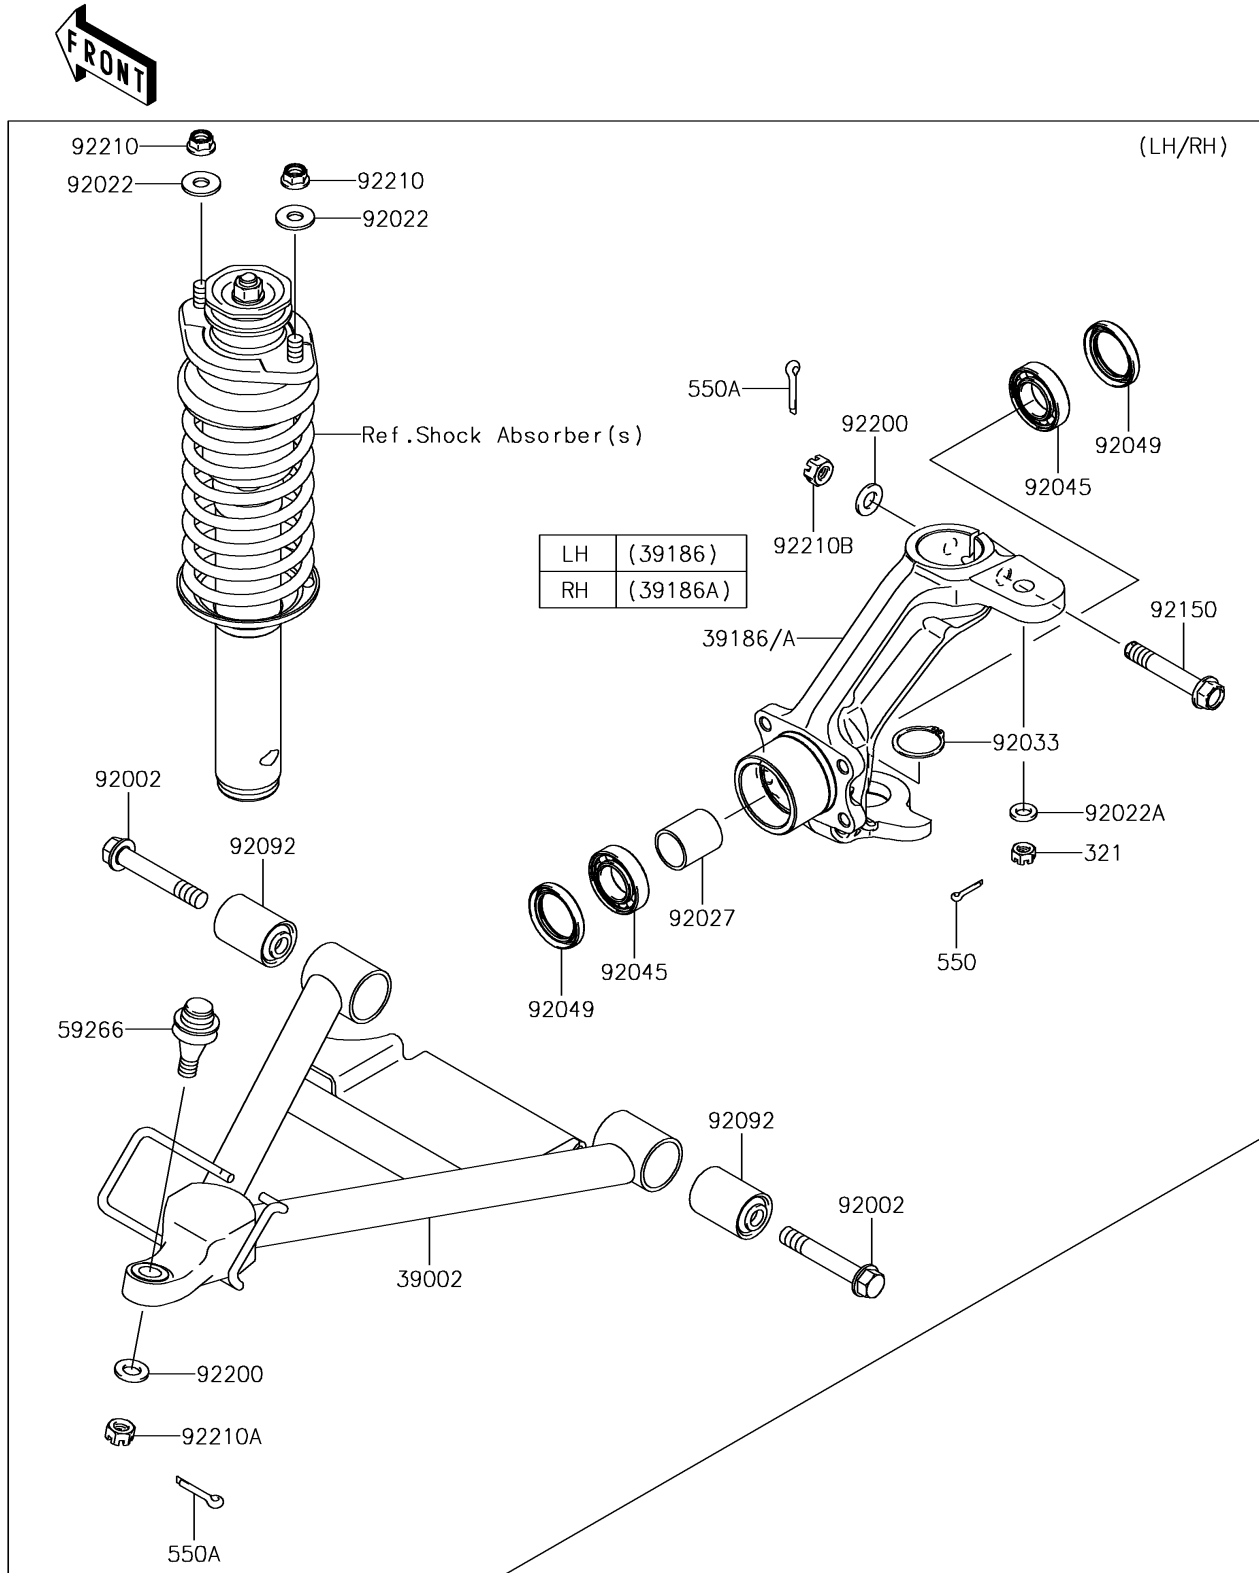

2018 MULE™ 4010 Trans4x4® FT PARTS DIAGRAM

Front Suspension

F2152

2018 MULE™ 4010 Trans4x4® FT PARTS LIST

Front Suspension

ITEM NAME	PART NUMBER	QUANTITY
NUT-CASTLE (Ref # 321)	321BA1000	1
ARM-COMP-SUSP (Ref # 39002)	39002-0001	1
KNUCKLE,FR,LH (Ref # 39186)	39186-0074	1
KNUCKLE,FR,RH (Ref # 39186A)	39186-0075	1
PIN-COTTER,2.0X22 (Ref # 550)	550AA2022	1
PIN-COTTER,3.0X25 (Ref # 550A)	550AA3025	1
JOINT-BALL (Ref # 59266)	59266-1080	1
BOLT,FLANGED,12X75 (Ref # 92002)	92002-1661	1
WASHER,10.5X26X2.3 (Ref # 92022)	92022-044	1
WASHER,10.5X18X2.5 (Ref # 92022A)	92022-1876	1
COLLAR,L=34.5 (Ref # 92027)	92027-1538	1
RING-SNAP,C-TYPE,32MM (Ref # 92033)	92033-1262	1
BEARING-BALL (Ref # 92045)	92045-3707	1
SEAL-OIL,SD35X47X7HS (Ref # 92049)	92049-1513	1
BUSHING-RUBBER (Ref # 92092)	92092-1065	1
BOLT,FLANGED,12X72 (Ref # 92150)	92150-1356	1
WASHER,12.3X23X2.3 (Ref # 92200)	92200-1004	1
NUT,LOCK,FLANGED,10MM (Ref # 92210)	92210-0276	1
NUT,CASTLE,12MM (Ref # 92210A)	92210-0395	1
NUT,12MM (Ref # 92210B)	92210-7501	1