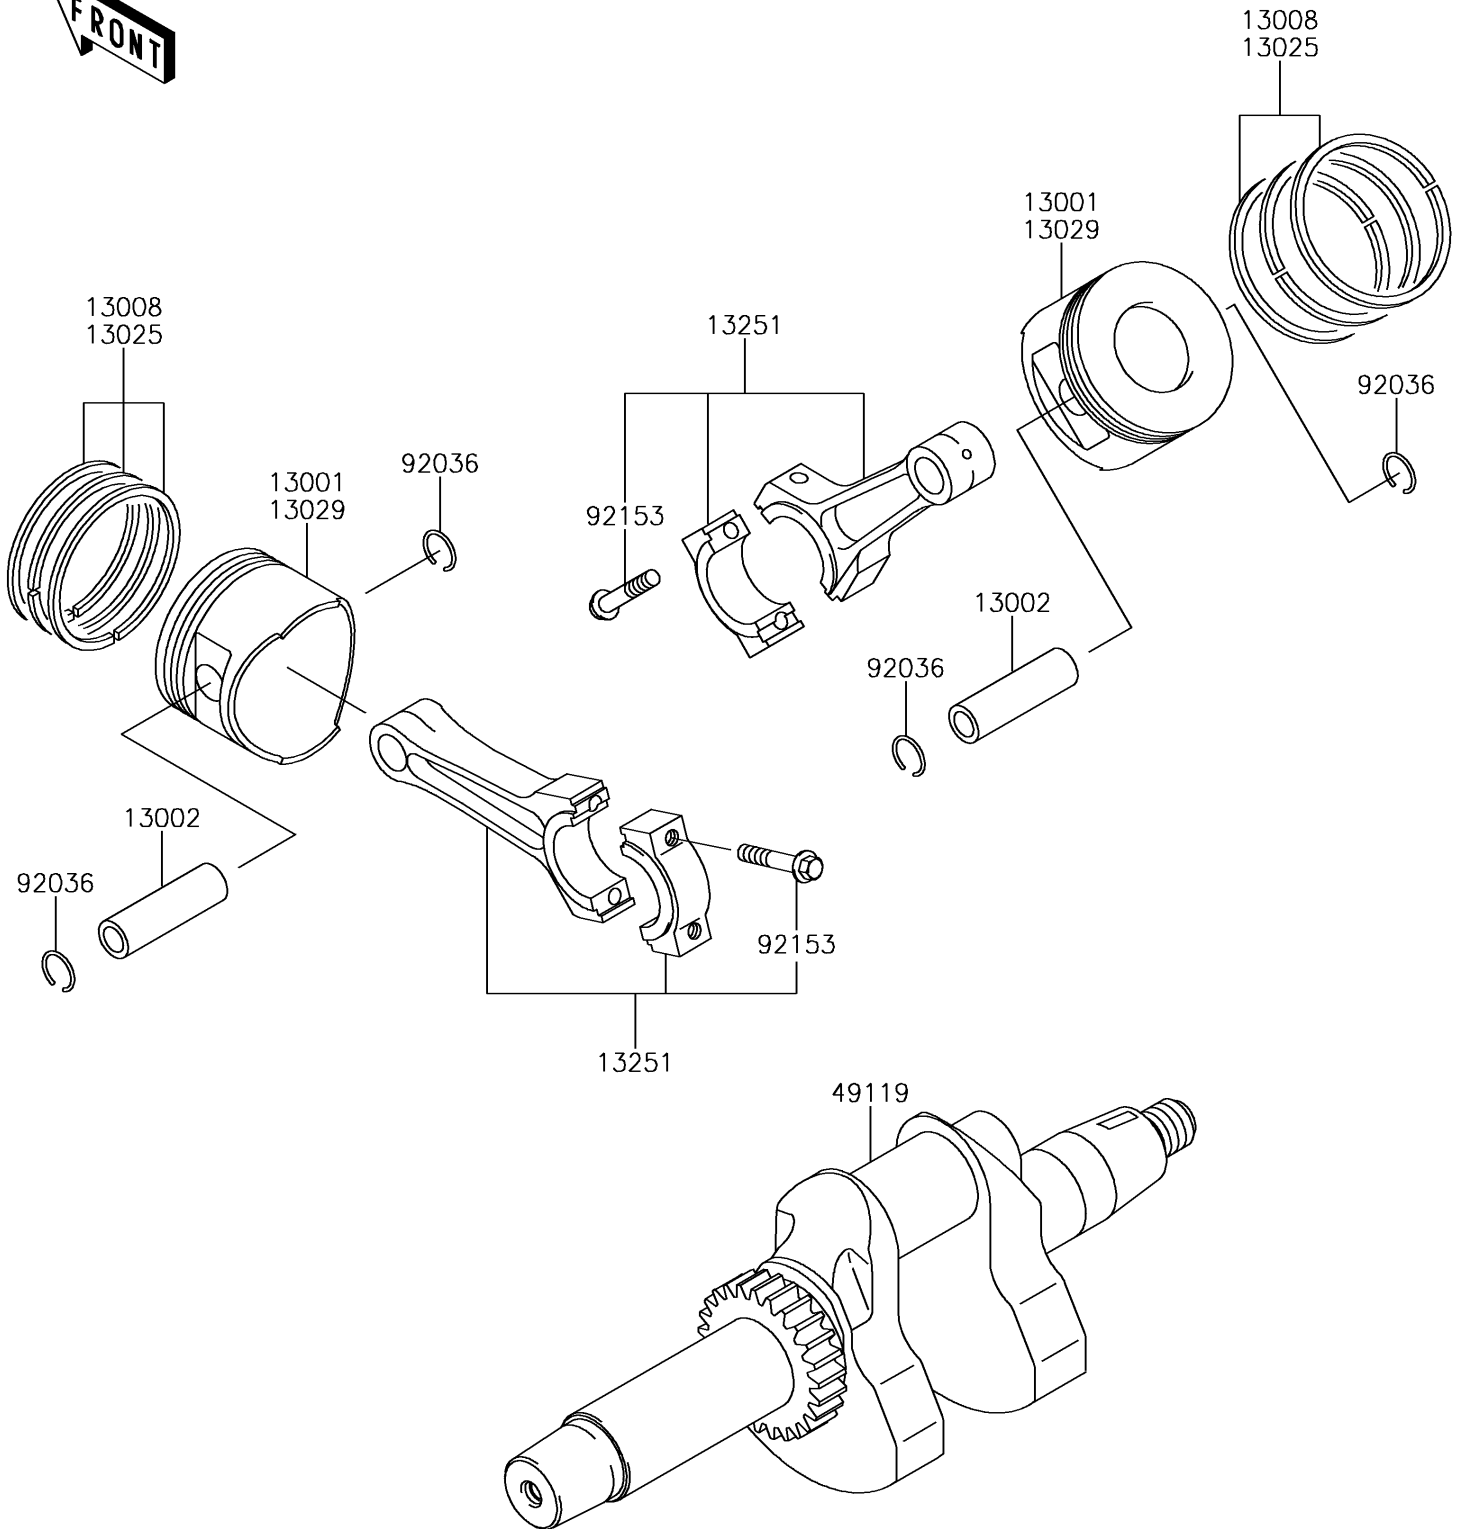

## 2018 MULE™ 4010 Trans4x4® FT PARTS DIAGRAM

Crankshaft/Piston(s)

E1320

## 2018 MULE™ 4010 Trans4x4® FT PARTS LIST

Crankshaft/Piston(s)

ITEM NAME	PART NUMBER	QUANTITY
PISTON-ENGINE,STD (Ref # 13001)	13001-2210	1
PIN-PISTON (Ref # 13002)	13002-1013	1
RING-SET-PISTON,STD (Ref # 13008)	13008-6025	1
RING-SET-PISTON L,0.50 (Ref # 13025)	13025-6008	1
PISTON-ENGINE L,0.50 (Ref # 13029)	13029-0033	1
ROD-ASSY-CONNECTING (Ref # 13251)	13251-0034	1
CRANKSHAFT-ASSY (Ref # 49119)	49119-0015	1
RING-SNAP,PISTON PIN (Ref # 92036)	92036-021	1
BOLT,7X35.2 (Ref # 92153)	92153-2054	1