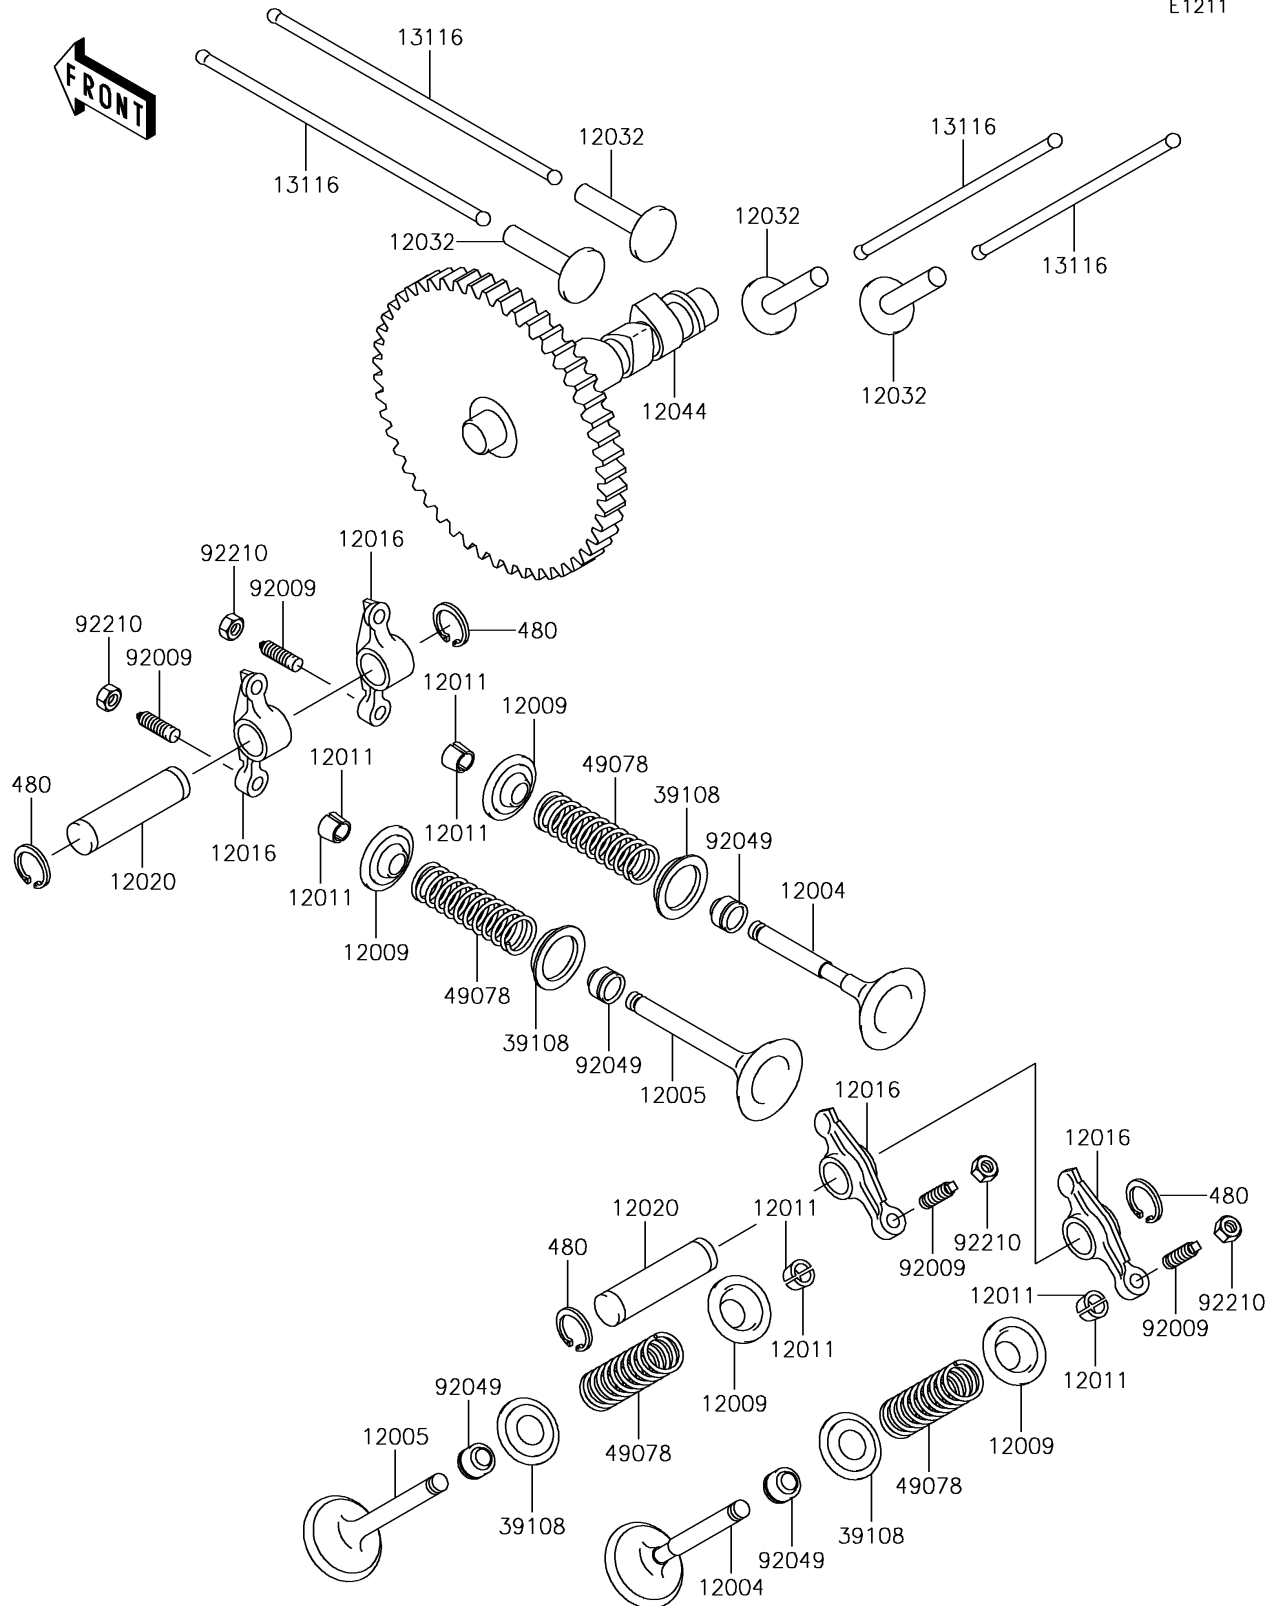

2018 MULE™ 4010 Trans4x4® FT PARTS DIAGRAM

Valve(s)/Camshaft(s)

E1211

2018 MULE™ 4010 Trans4x4® FT PARTS LIST

Valve(s)/Camshaft(s)

ITEM NAME	PART NUMBER	QUANTITY
VALVE-INTAKE (Ref # 12004)	12004-2115	1
VALVE-EXHAUST (Ref # 12005)	12005-2093	1
RETAINER-VALVE SPRING (Ref # 12009)	12009-2067	1
COLLET (Ref # 12011)	12011-2056	1
ARM-ROCKER (Ref # 12016)	12016-2056	1
SHAFT-ROCKER (Ref # 12020)	12020-2059	1
TAPPET (Ref # 12032)	12032-2064	1
CAMSHAFT-VALVE (Ref # 12044)	12044-0803	1
ROD-PUSH (Ref # 13116)	13116-2057	1
RETAINER-SPRING (Ref # 39108)	39108-2057	1
CIRCLIP-TYPE-C,12MM (Ref # 480)	480J1200	1
SPRING-ENGINE VALVE (Ref # 49078)	49078-2082	1
SCREW,VALVE ADJUST (Ref # 92009)	92009-1109	1
SEAL-OIL (Ref # 92049)	92049-2109	1
NUT,VALVE ADJUST LOCK (Ref # 92210)	92210-1491	1