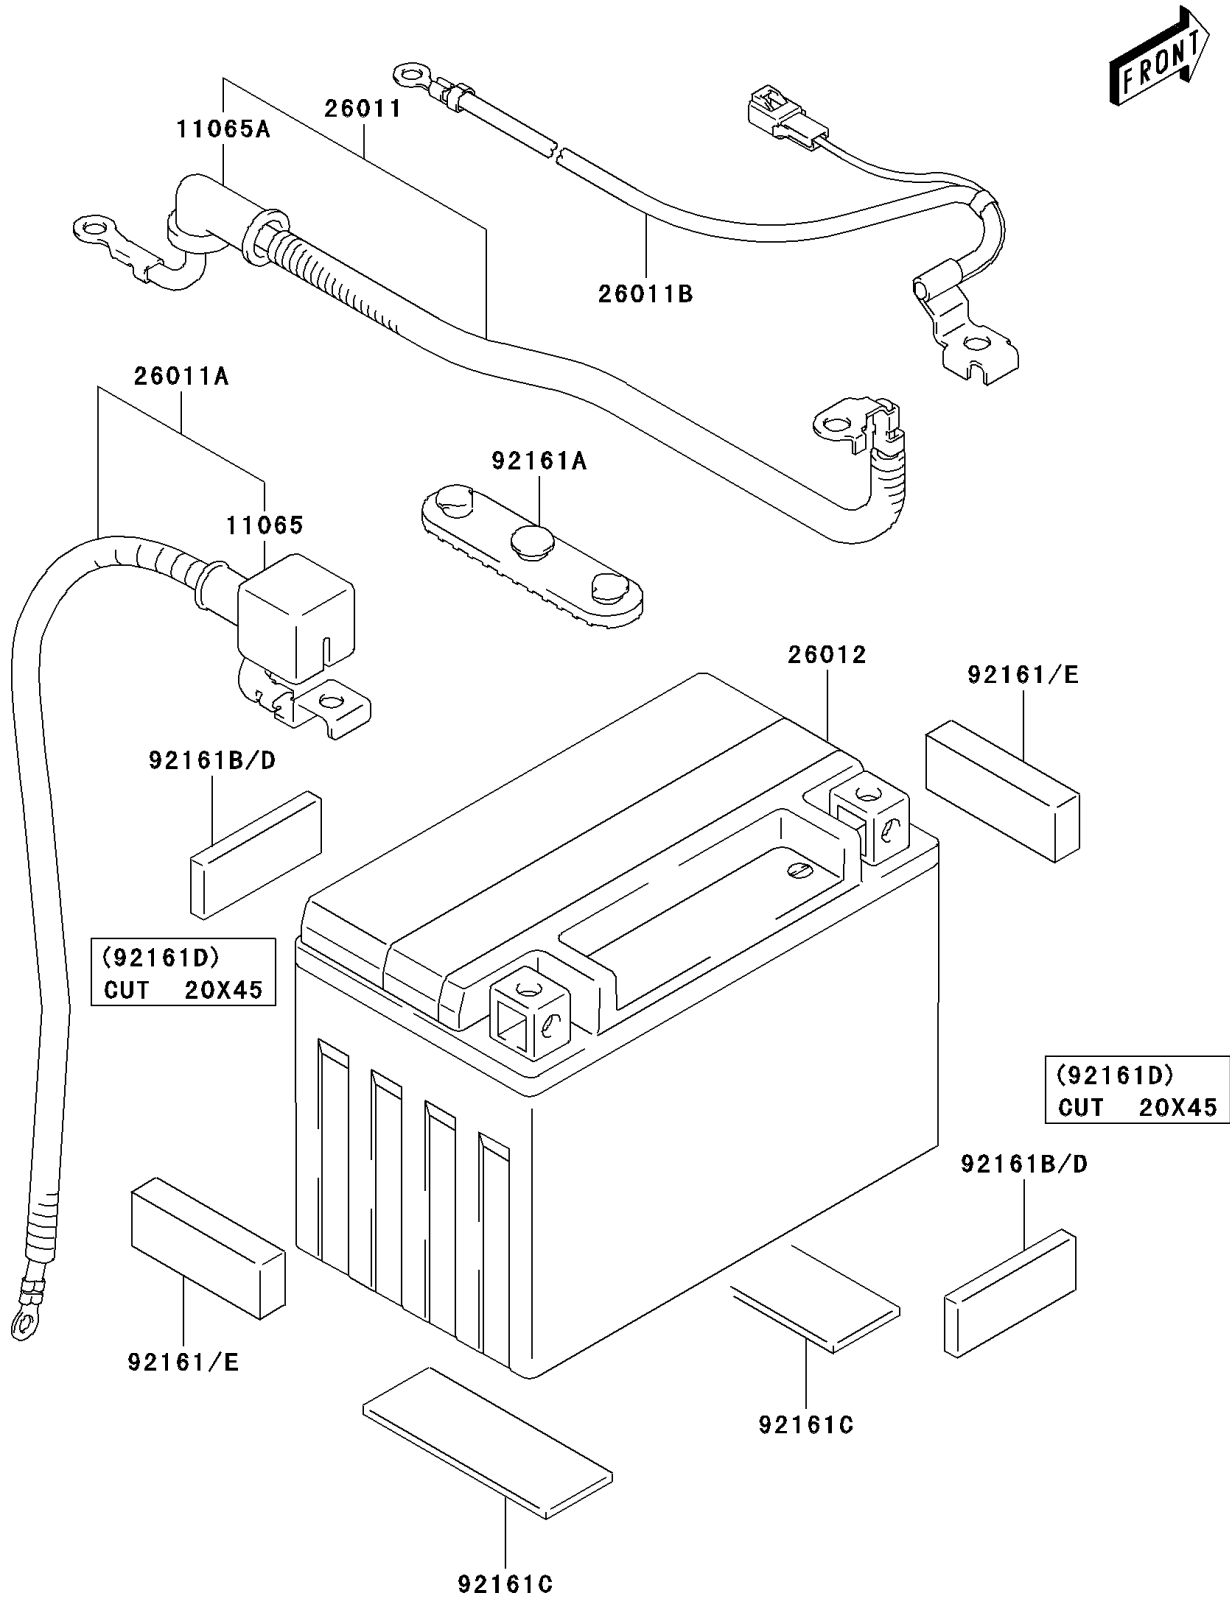

2003 KFX®400 PARTS DIAGRAM

Battery

F2761

2003 KFX®400 PARTS LIST

Battery

ITEM NAME	PART NUMBER	QUANTITY
CAP,BATTERY PLUS (Ref # 11065)	11065-S037	1
CAP,STARTER MOTOR TERMINAL (Ref # 11065A)	11065-S040	1
WIRE-LEAD,STARTER MOTOR (Ref # 26011)	26011-S013	1
WIRE-LEAD,BATTERY(+) (Ref # 26011A)	26011-S014	1
WIRE-LEAD,BATTERY(-) (Ref # 26011B)	26011-S015	1
BATTERY,YTX9-BS,12V 8AH (Ref # 26012)	26012-S005	1
DAMPER,20X50X11 (Ref # 92161)	92161-S094	1
DAMPER,BATTERY (Ref # 92161A)	92161-S096	1
DAMPER,20X45X6 (Ref # 92161B)	92161-S097	1
DAMPER,27X80X3 (Ref # 92161C)	92161-S098	1