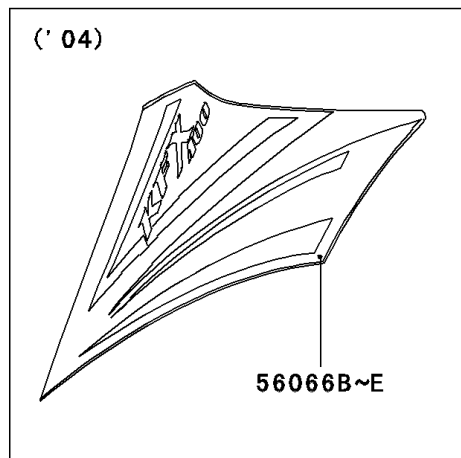

2003 KFX®400 PARTS DIAGRAM

Side Covers

F2611

2003 KFX®400 PARTS LIST

Side Covers

ITEM NAME	PART NUMBER	QUANTITY
COVER,SIDE,RH,L.GREEN (Ref # 14091A)	14091-S086-535	1
COVER,SIDE,LH,L.GREEN (Ref # 14091C)	14091-S088-535	1
PATTERN,RH,WHT/GLD/BLK/GRN (Ref # 56066)	56066-S006-553	1
PATTERN,LH,WHT/GLD/BLK/GRN (Ref # 56066A)	56066-S008-553	1
RIVET (Ref # 92039)	92039-S010	1
DAMPER,SIDE COVER (Ref # 92161)	92161-S106	1