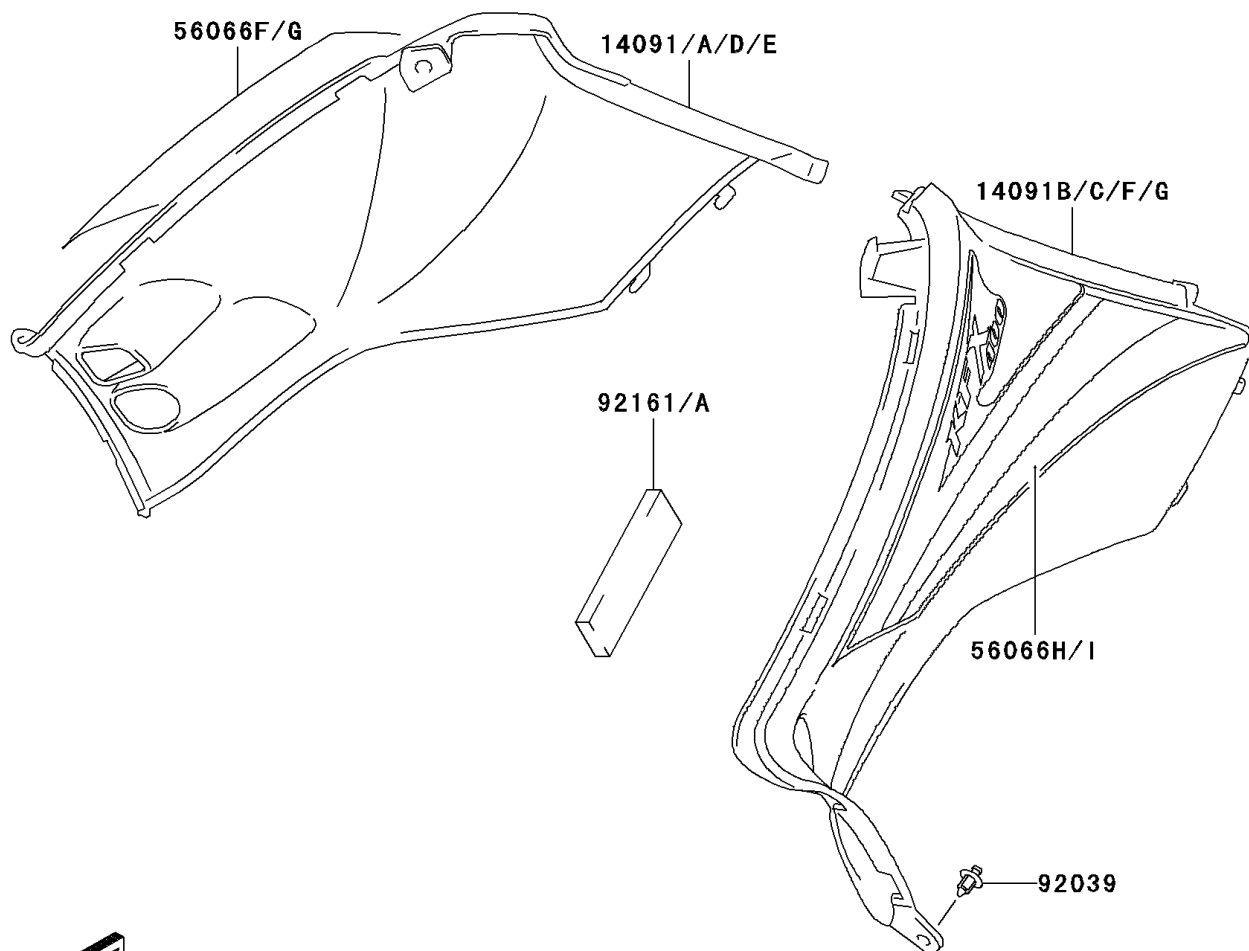

2003 KFX®400 PARTS DIAGRAM

Side Covers

F2611

2003 KFX®400 PARTS LIST

Side Covers

ITEM NAME	PART NUMBER	QUANTITY
COVER,SIDE,RH,L.GREEN (Ref # 14091A)	14091-S086-535	1
COVER,SIDE,LH,L.GREEN (Ref # 14091C)	14091-S088-535	1
PATTERN,RH,WHT/GLD/BLK/GRN (Ref # 56066)	56066-S006-553	1
PATTERN,LH,WHT/GLD/BLK/GRN (Ref # 56066A)	56066-S008-553	1
RIVET (Ref # 92039)	92039-S010	1
DAMPER,SIDE COVER (Ref # 92161)	92161-S106	1