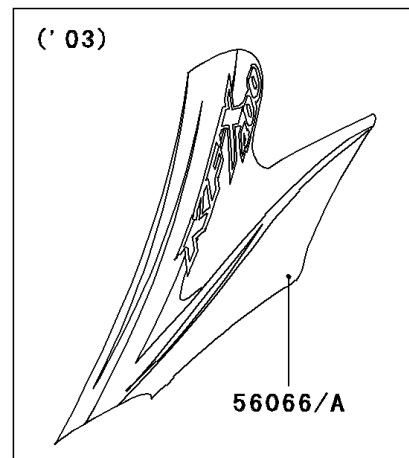

2003 KFX®400 PARTS DIAGRAM

Side Covers

F2611

2003 KFX®400 PARTS LIST

Side Covers

ITEM NAME	PART NUMBER	QUANTITY
COVER,SIDE,RH,L.GREEN (Ref # 14091A)	14091-S086-535	1
COVER,SIDE,LH,L.GREEN (Ref # 14091C)	14091-S088-535	1
PATTERN,RH,WHT/GLD/BLK/GRN (Ref # 56066)	56066-S006-553	1
PATTERN,LH,WHT/GLD/BLK/GRN (Ref # 56066A)	56066-S008-553	1
RIVET (Ref # 92039)	92039-S010	1
DAMPER,SIDE COVER (Ref # 92161)	92161-S106	1