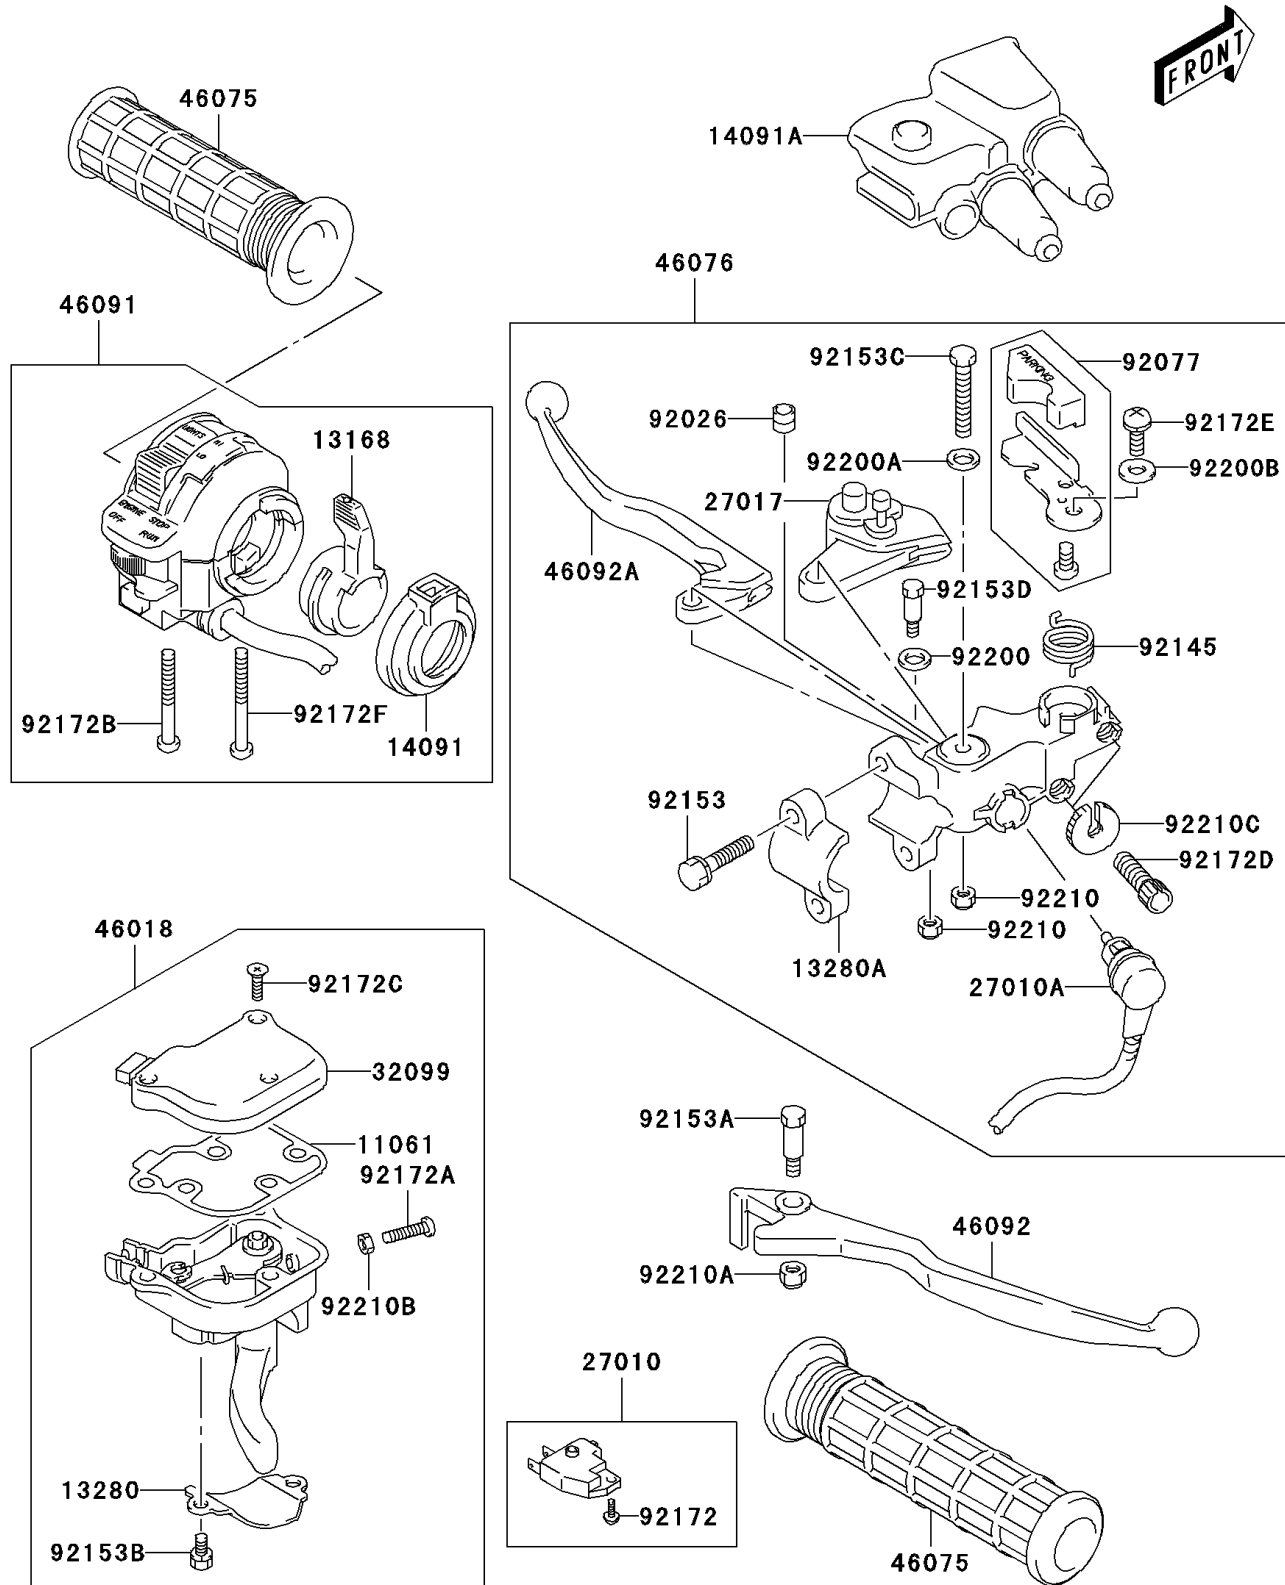

2003 KFX®400 PARTS DIAGRAM

Handle Lever(JSAAK47B32108572-)

F2316A

2003 KFX®400 PARTS LIST

Handle Lever(JSAAK47B32108572-)

ITEM NAME	PART NUMBER	QUANTITY
GASKET (Ref # 11061)	11061-S077	1
LEVER,CHOKE (Ref # 13168)	13168-S005	1
HOLDER (Ref # 13280)	13280-S027	1
HOLDER (Ref # 13280A)	13280-S028	1
COVER,CHOKE (Ref # 14091)	14091-S084	1
COVER,CLUTCH LEVER (Ref # 14091A)	14091-S090	1
SWITCH,STOP (Ref # 27010)	27010-S006	1
SWITCH (Ref # 27010A)	27010-S041	1
LOCK,PARKING (Ref # 27017)	27017-S002	1
CASE (Ref # 32099)	32099-S007	1
GRIP-ASSY-THROTTLE (Ref # 46018)	46018-S002	1
GRIP,BLACK (Ref # 46075)	46075-S006-504	1
LEVER-ASSY-GRIP,CLUTCH (Ref # 46076)	46076-S012	1
HOUSING-ASSY-CONTROL (Ref # 46091)	46091-S009	1
LEVER-GRIP,FRONT BRAKE (Ref # 46092)	46092-S010	1
LEVER-GRIP (Ref # 46092A)	46092-S011	1
SPACER (Ref # 92026)	92026-S099	1
KNOB,PARKING (Ref # 92077)	92077-S006	1
SPRING,RETURN (Ref # 92145)	92145-S104	1
BOLT (Ref # 92153)	92153-S002	1
BOLT,BRAKE LEVER PIVOT (Ref # 92153A)	92153-S116	1
BOLT (Ref # 92153B)	92153-S294	1
BOLT,PARKING LOCK (Ref # 92153C)	92153-S295	1
BOLT (Ref # 92153D)	92153-S296	1
SCREW (Ref # 92172)	92172-S053	1
SCREW (Ref # 92172A)	92172-S133	1
SCREW (Ref # 92172B)	92172-S165	1
SCREW (Ref # 92172C)	92172-S176	1
SCREW,ADJUSTER (Ref # 92172D)	92172-S177	1

2003 KFX®400 PARTS LIST

Handle Lever(JSAAK47B32108572-)

ITEM NAME	PART NUMBER	QUANTITY
SCREW,PARKING PLATE (Ref # 92172E)	92172-S178	1
SCREW (Ref # 92172F)	92172-S182	1
WASHER,PIVOT (Ref # 92200)	92200-S155	1
WASHER,PARKING LOCK (Ref # 92200A)	92200-S157	1
WASHER (Ref # 92200B)	92200-S158	1
NUT (Ref # 92210)	92210-S024	1
NUT,LEVER PIVOT (Ref # 92210A)	92210-S044	1
NUT (Ref # 92210B)	92210-S065	1
NUT,ADJUSTER (Ref # 92210C)	92210-S108	1