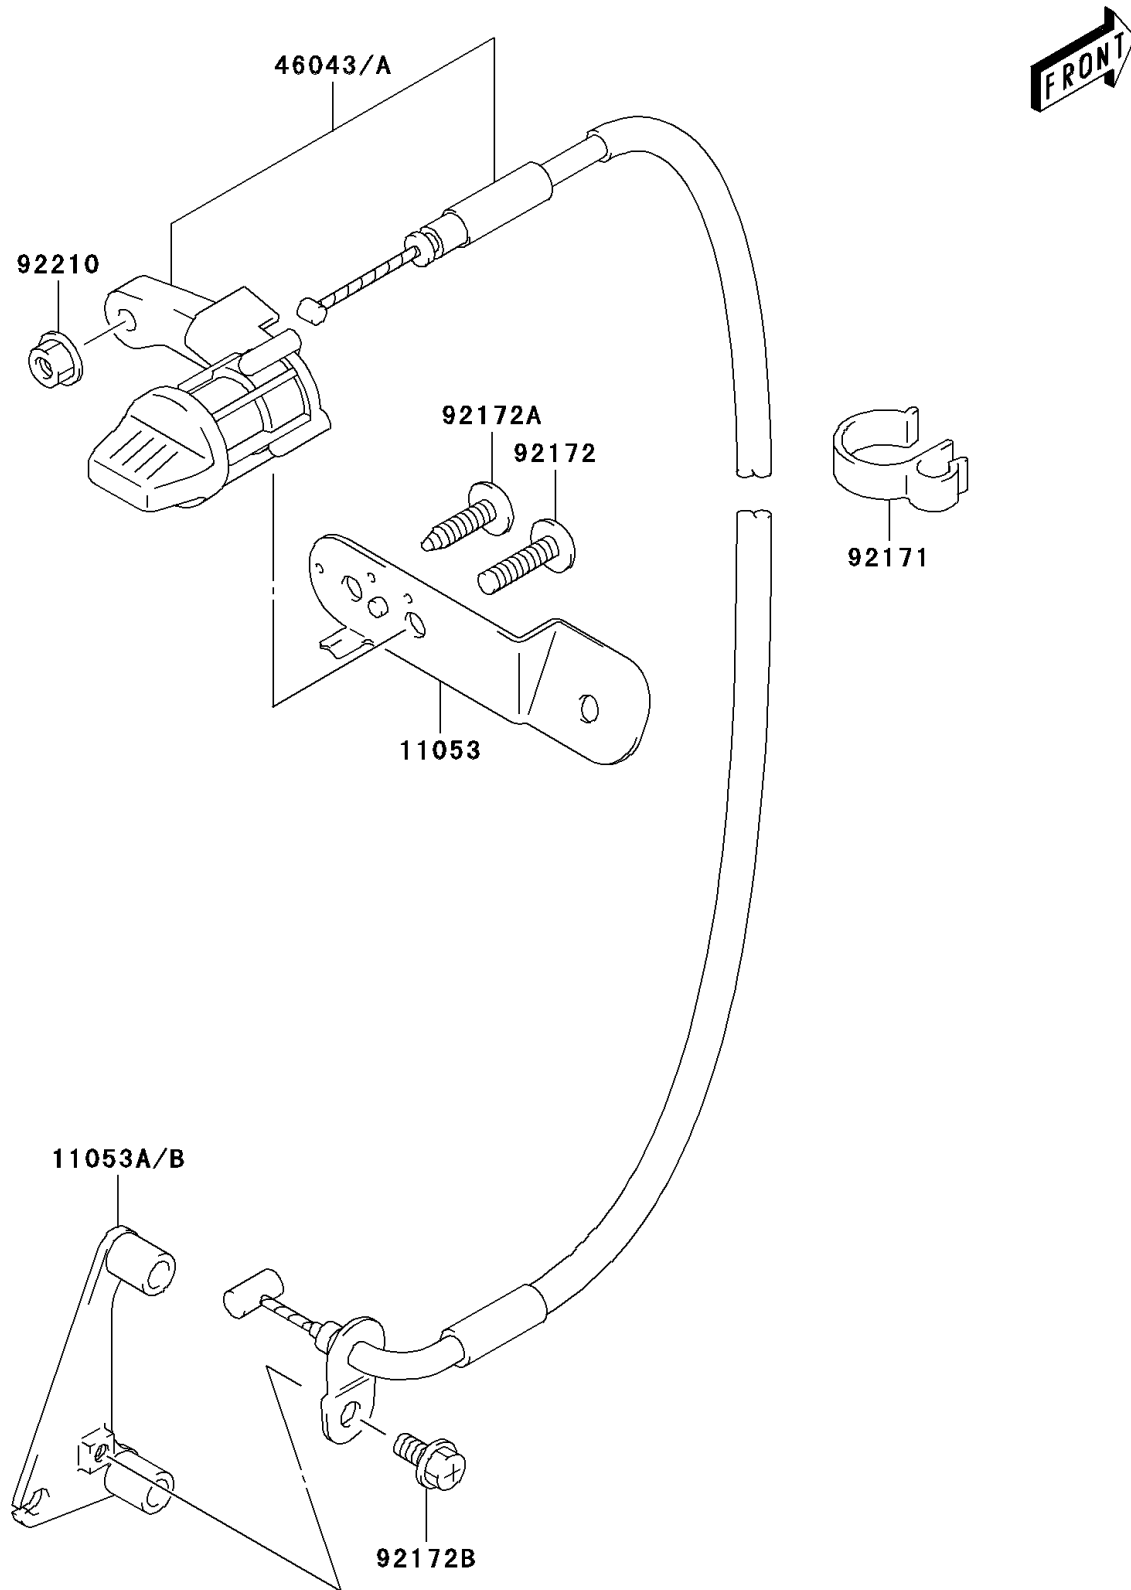

2003 KFX®400 PARTS DIAGRAM

Reverse Lock

F2312

2003 KFX®400 PARTS LIST

Reverse Lock

ITEM NAME	PART NUMBER	QUANTITY
BRACKET, REVERSE KNOB (Ref # 11053)	11053-S015	1
BRACKET (Ref # 11053A)	11053-S016	1
KNOB-ASSY, REVERSE (Ref # 46043)	46043-S001	1
CLAMP, REVERSE CABLE (Ref # 92171)	92171-S097	1
SCREW (Ref # 92172)	92172-S018	1
SCREW (Ref # 92172A)	92172-S032	1
SCREW, REVERSE CABLE (Ref # 92172B)	92172-S168	1
NUT (Ref # 92210)	92210-S067	1