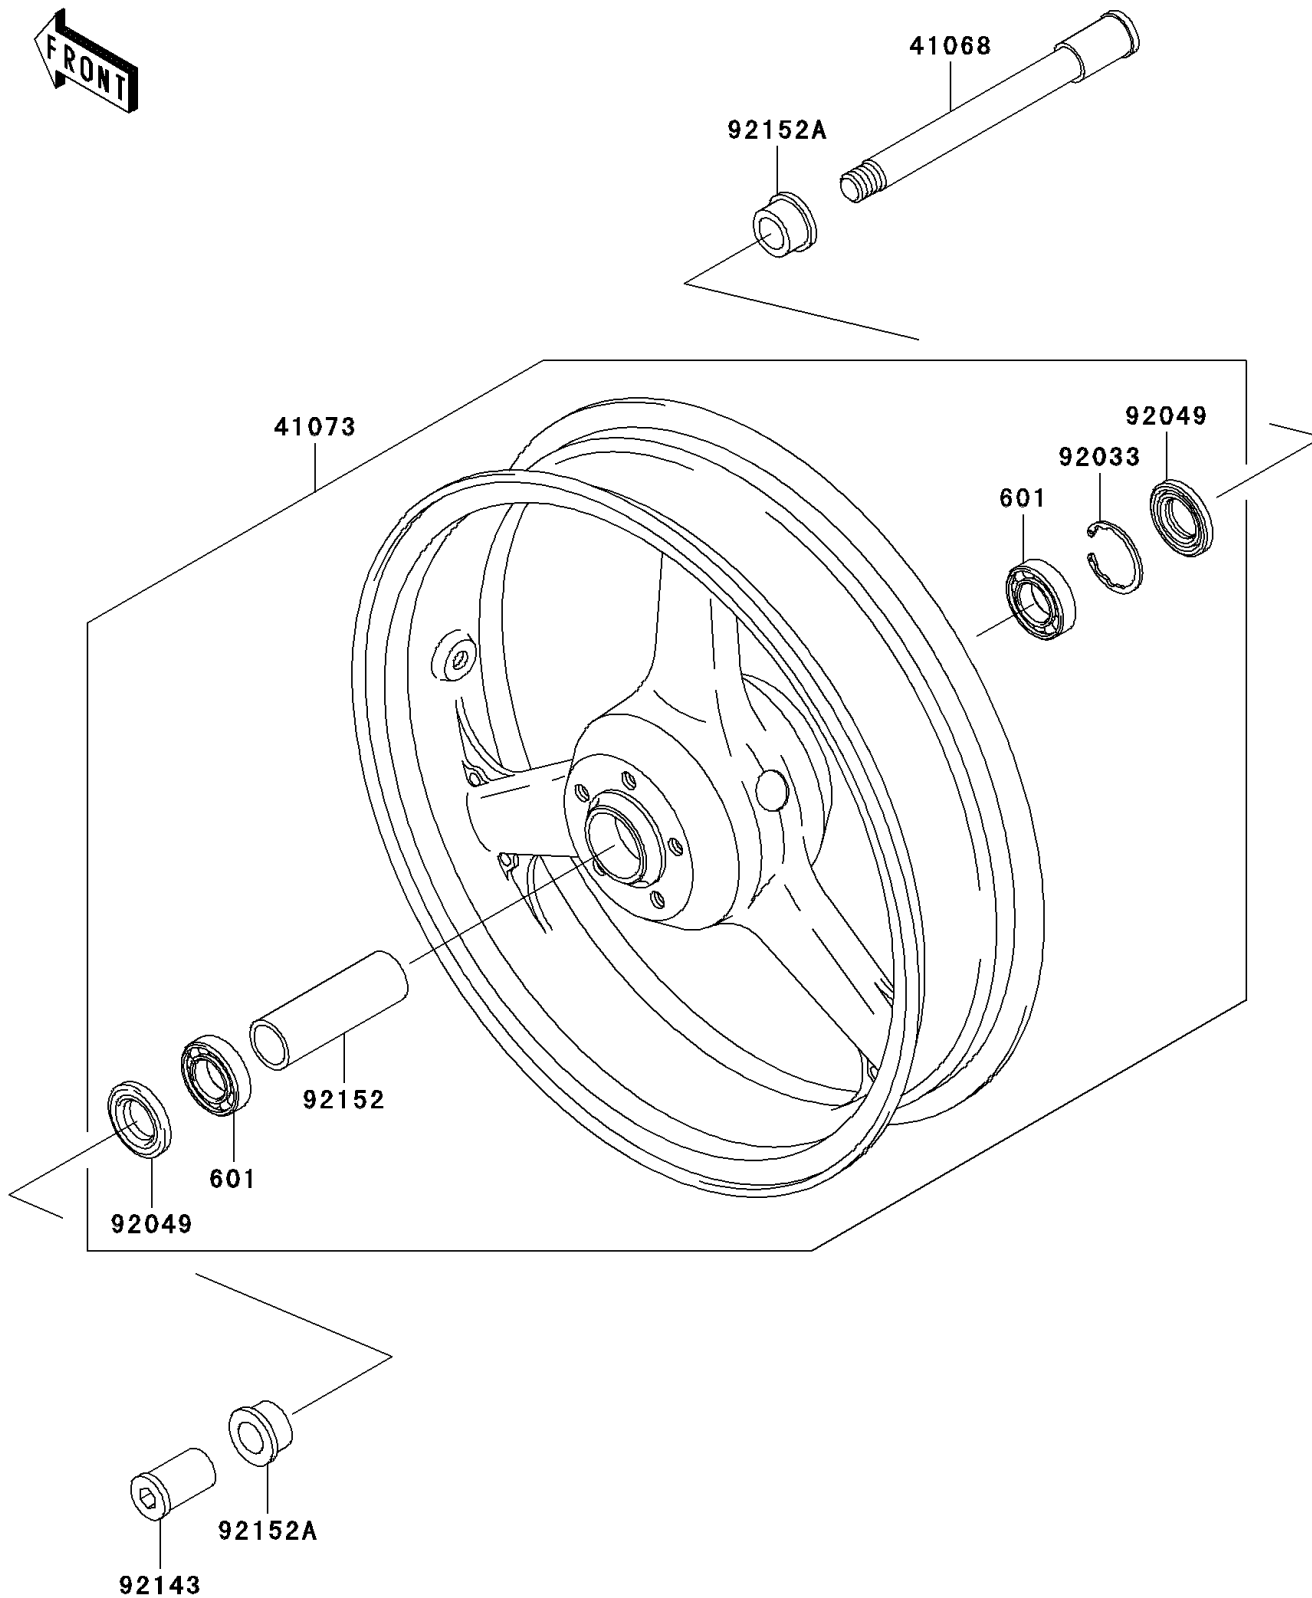

2006 ZZR®600 PARTS DIAGRAM

Front Wheel

F2230

2006 ZZR®600 PARTS LIST

Front Wheel

ITEM NAME	PART NUMBER	QUANTITY
BEARING-BALL,#6005UU (Ref # 601)	601B6005UU	1
AXLE,FR (Ref # 41068)	41068-1426	1
WHEEL-ASSY,FR,SILVER (Ref # 41073)	41073-1633-V5	1
RING-SNAP,47MM (Ref # 92033)	92033-1042	1
SEAL-OIL,BJN-C2 32X47X5 (Ref # 92049)	92049-0050	1
COLLAR,FR AXLE,LH,L=44.5 (Ref # 92143)	92143-1478	1
COLLAR,FR HUB,L=98 (Ref # 92152)	92152-1079	1
COLLAR,FR AXLE,L=21.5 (Ref # 92152A)	92152-1251	1