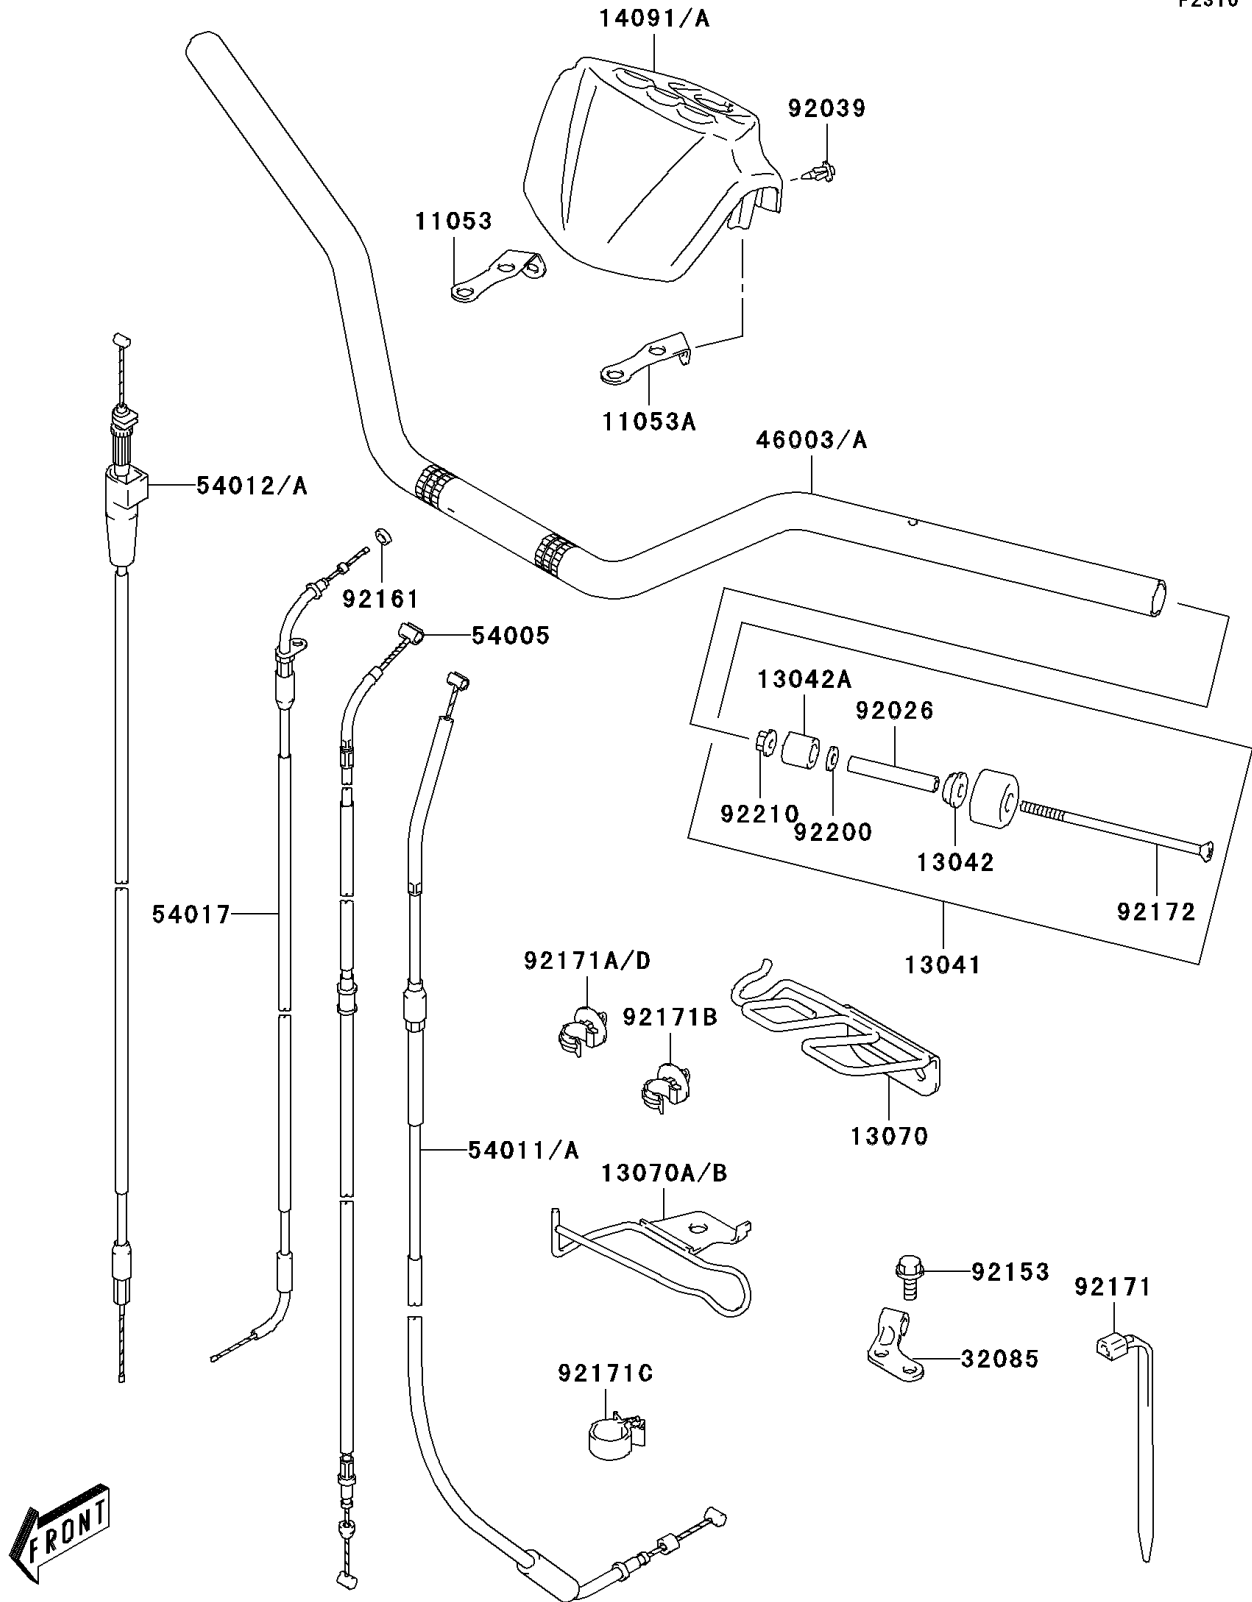

2003 KFX®400 PARTS DIAGRAM

Handlebar

F2310

2003 KFX®400 PARTS LIST

Handlebar

ITEM NAME	PART NUMBER	QUANTITY
BRACKET,STEERING COVER,RH (Ref # 11053)	11053-S013	1
BRACKET,STEERING COVER,LH (Ref # 11053A)	11053-S014	1
BALANCER,HANDLEBAR (Ref # 13041)	13041-S003	1
WEIGHT (Ref # 13042)	13042-S003	1
WEIGHT,HANDLE BALANCER (Ref # 13042A)	13042-S004	1
GUIDE,CABLE (Ref # 13070)	13070-S011	1
GUIDE,PARKING CABLE (Ref # 13070A)	13070-S012	1
COVER,STEERING HEAD,BLACK/WHIT (Ref # 14091)	14091-S089-564	1
STOPPER,CLUTCH CABLE (Ref # 32085)	32085-S012	1
HANDLE (Ref # 46003)	46003-S007	1
CABLE-BRAKE (Ref # 54005)	54005-S015	1
CABLE-CLUTCH (Ref # 54011)	54011-S002	1
CABLE-THROTTLE (Ref # 54012)	54012-S007	1
CABLE-STARTER (Ref # 54017)	54017-S001	1
SPACER (Ref # 92026)	92026-S098	1
RIVET,BLACK (Ref # 92039)	92039-S005-506	1
BOLT,CABLE GUIDE (Ref # 92153)	92153-S259	1
DAMPER,STARTER CABLE (Ref # 92161)	92161-S086	1
CLAMP,L=125 (Ref # 92171)	92171-S014	1
CLAMP,BRAKE CABLE (Ref # 92171A)	92171-S092	1
CLAMP,CLUTCH CABLE (Ref # 92171B)	92171-S093	1
CLAMP,PARKING CABLE (Ref # 92171C)	92171-S094	1
SCREW,BALANCER (Ref # 92172)	92172-S172	1
WASHER,SPROCKET COVER (Ref # 92200)	92200-S132	1
NUT (Ref # 92210)	92210-S034	1